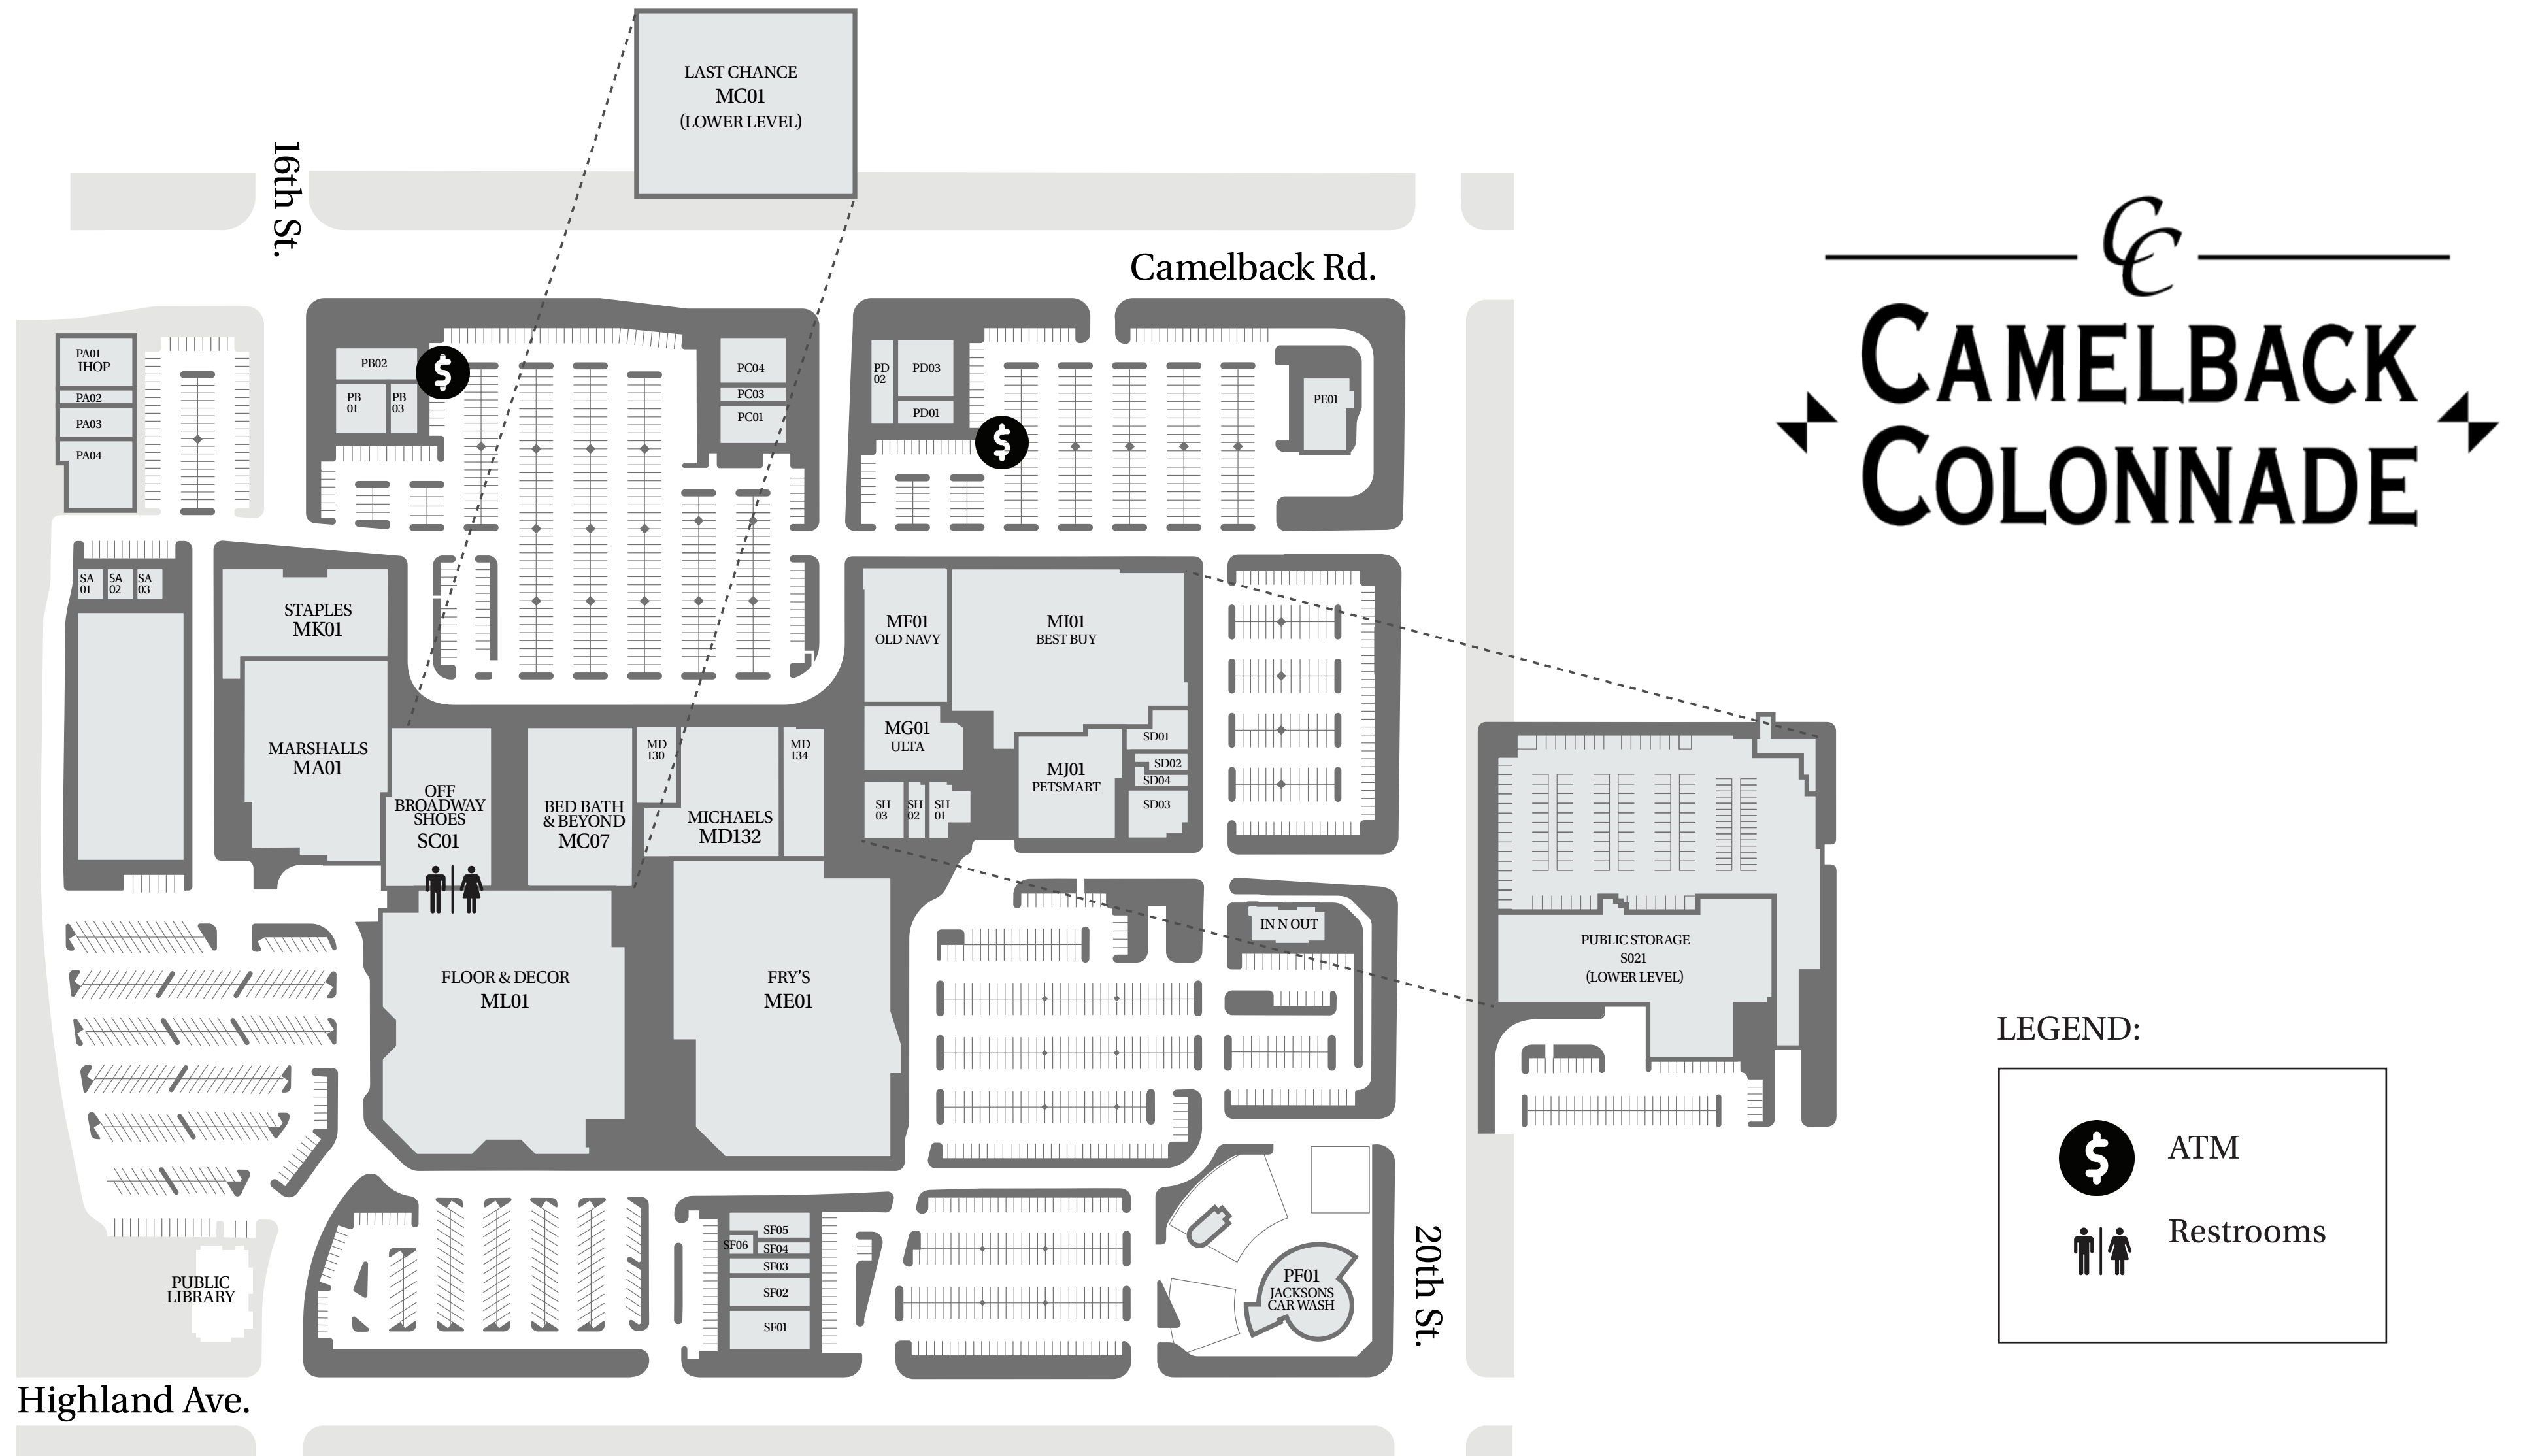

DIRECTORY

LEGEND:

APPAREL

- MC01 Last Chance
- MA01 Marshalls
- PD03 Men's Wearhouse
- MF01 Old Navy

HEALTHY & BEAUTY

- PA03 AlphaMed
- MD130 Bath & Body Works
- SF06 Camelback Barber Shop
- SA02 DV Nails
- SH02 Elements Massage
- SF04 Great Clips
- SH01 iPolish Nail Bar
- PB02 LensCrafters
- SF05 Orangetheory Fitness
- SA01 Relax Foot Spa
- MG01 Ulta Beauty

RESTAURANTS & FOOD

- SF03 Ahipoki Bowl
- PC01 Café Zupas
- PA05 California Fish Grill (Coming Soon)
- SD02 Cold Stone Creamery
- SF01 Daily Dose Midtown Grill
- ME01 Fry's Food & Drug
- SA03 Greka Pita
- PA01 IHOP
- PA02 Ike's Love & Sandwiches (Coming Soon)
- PAD In-N-Out Burger
- SD01 Kura Sushi
- SH03 NYPD Pizza
- SD03 Panera Bread
- SD04 Thai Chili 2 Go
- PB03 The Buffalo Spot
- PC04 Torchy's Tacos (Coming Soon)