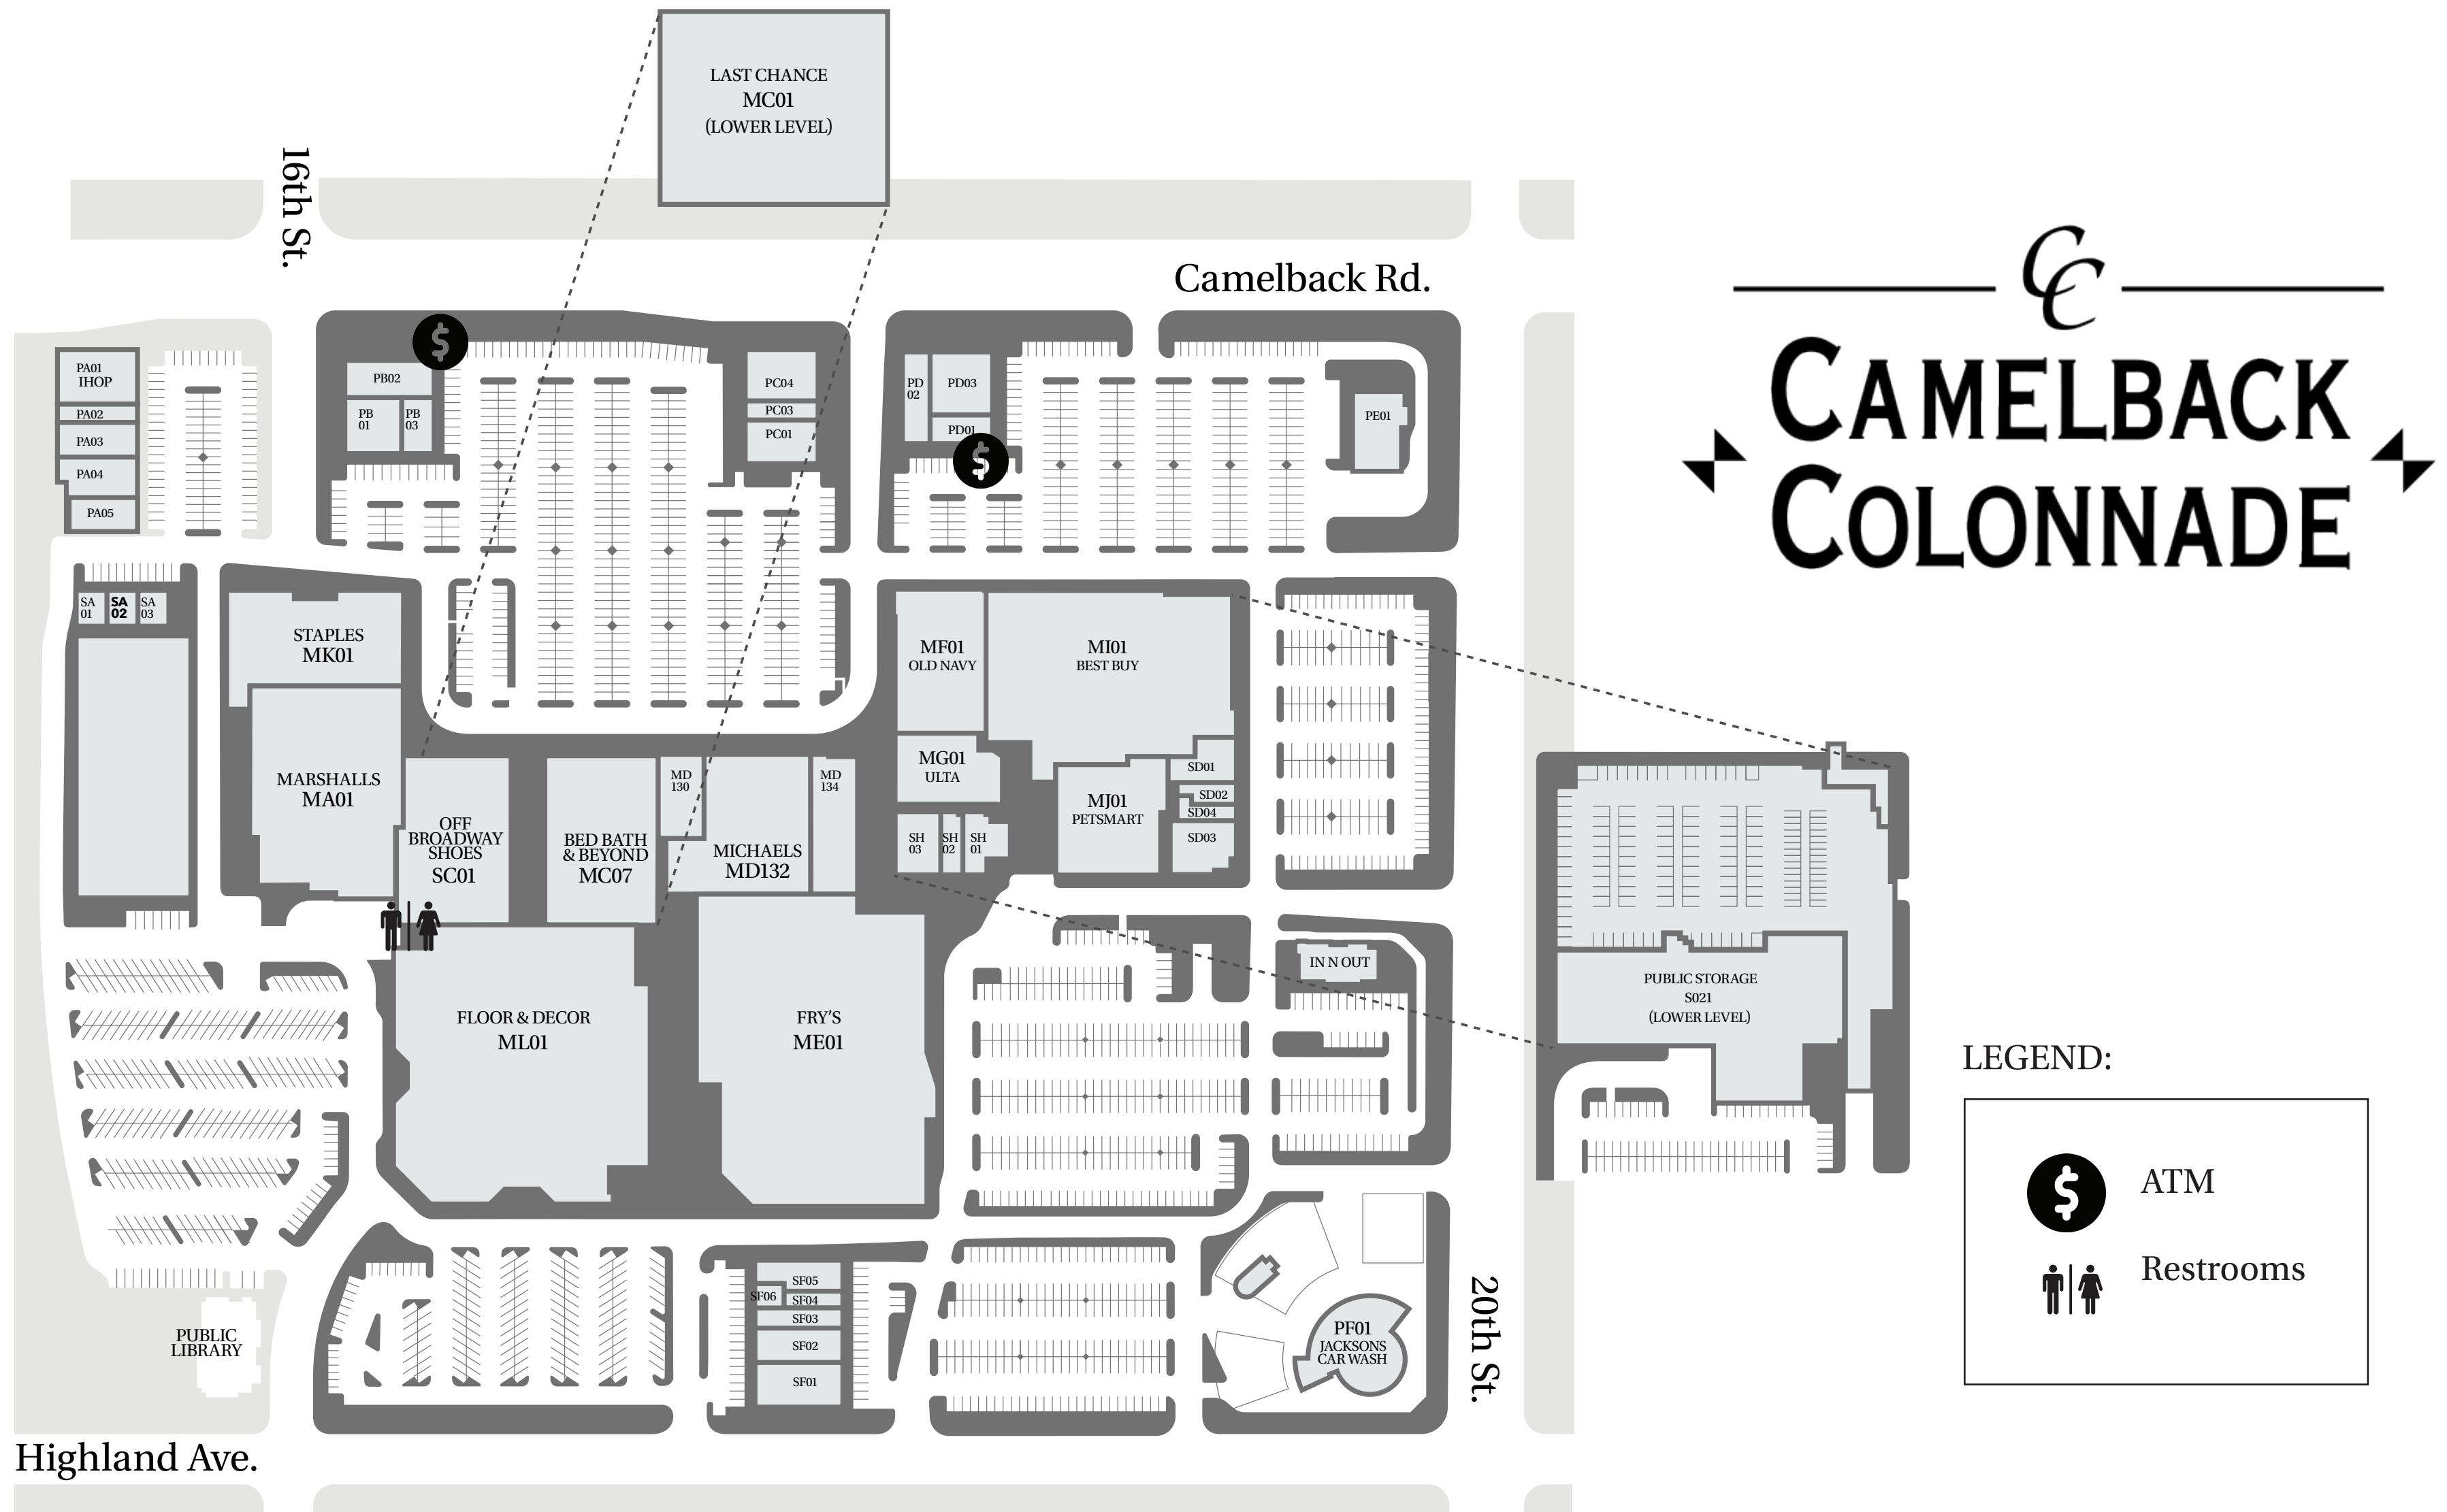

DIRECTORY

RESTAURANT & FOOD

- PC01 Café Zupas
- PA05 California Fish Grill
- SD02 Cold Stone Creamery
- SF01 Daily Dose Midtown Grill
- ME01 Fry's Food & Drug
- SA03 Greka Pita
- PA01 IHOP
- PAD In-N-Out Burger
- SD01 Kura Sushi
- SH03 NYPD Pizza
- SD03 Panera Bread
- SD04 Thai Chili 2 Go
- PB03 The Buffalo Spot
- PC04 Torchy's Tacos

APPAREL

- MC01 Last Chance
- MA01 Marshalls
- PD03 Men's Wearhouse
- MF01 Old Navy

HEALTHY & BEAUTY

- PA03 AlphaMed
- MD130 Bath & Body Works
- SF06 Camelback Barber Shop
- SA02 DV Nails
- SH02 Elements Massage
- SF04 Great Clips
- SH01 iPolish Nail Bar
- PB02 LensCrafters
- SF05 Orangetheory Fitness
- SA01 Relax Foot Spa
- MG01 Ulta Beauty

SPECIALTY

- MC07 Bed Bath & Beyond
- MI01 Best Buy
- PD02 Cox Communications
- ML01 Floor & Decor
- MD134 Five Below
- PF01 Jacksons Car Wash
- MD132 Michaels
- SC01 Off Broadway Shoes
- MJ01 PetSmart
- S021 Public Storage
- PB01 Purple Mattress
- MK01 Staples
- PC03 T-Mobile