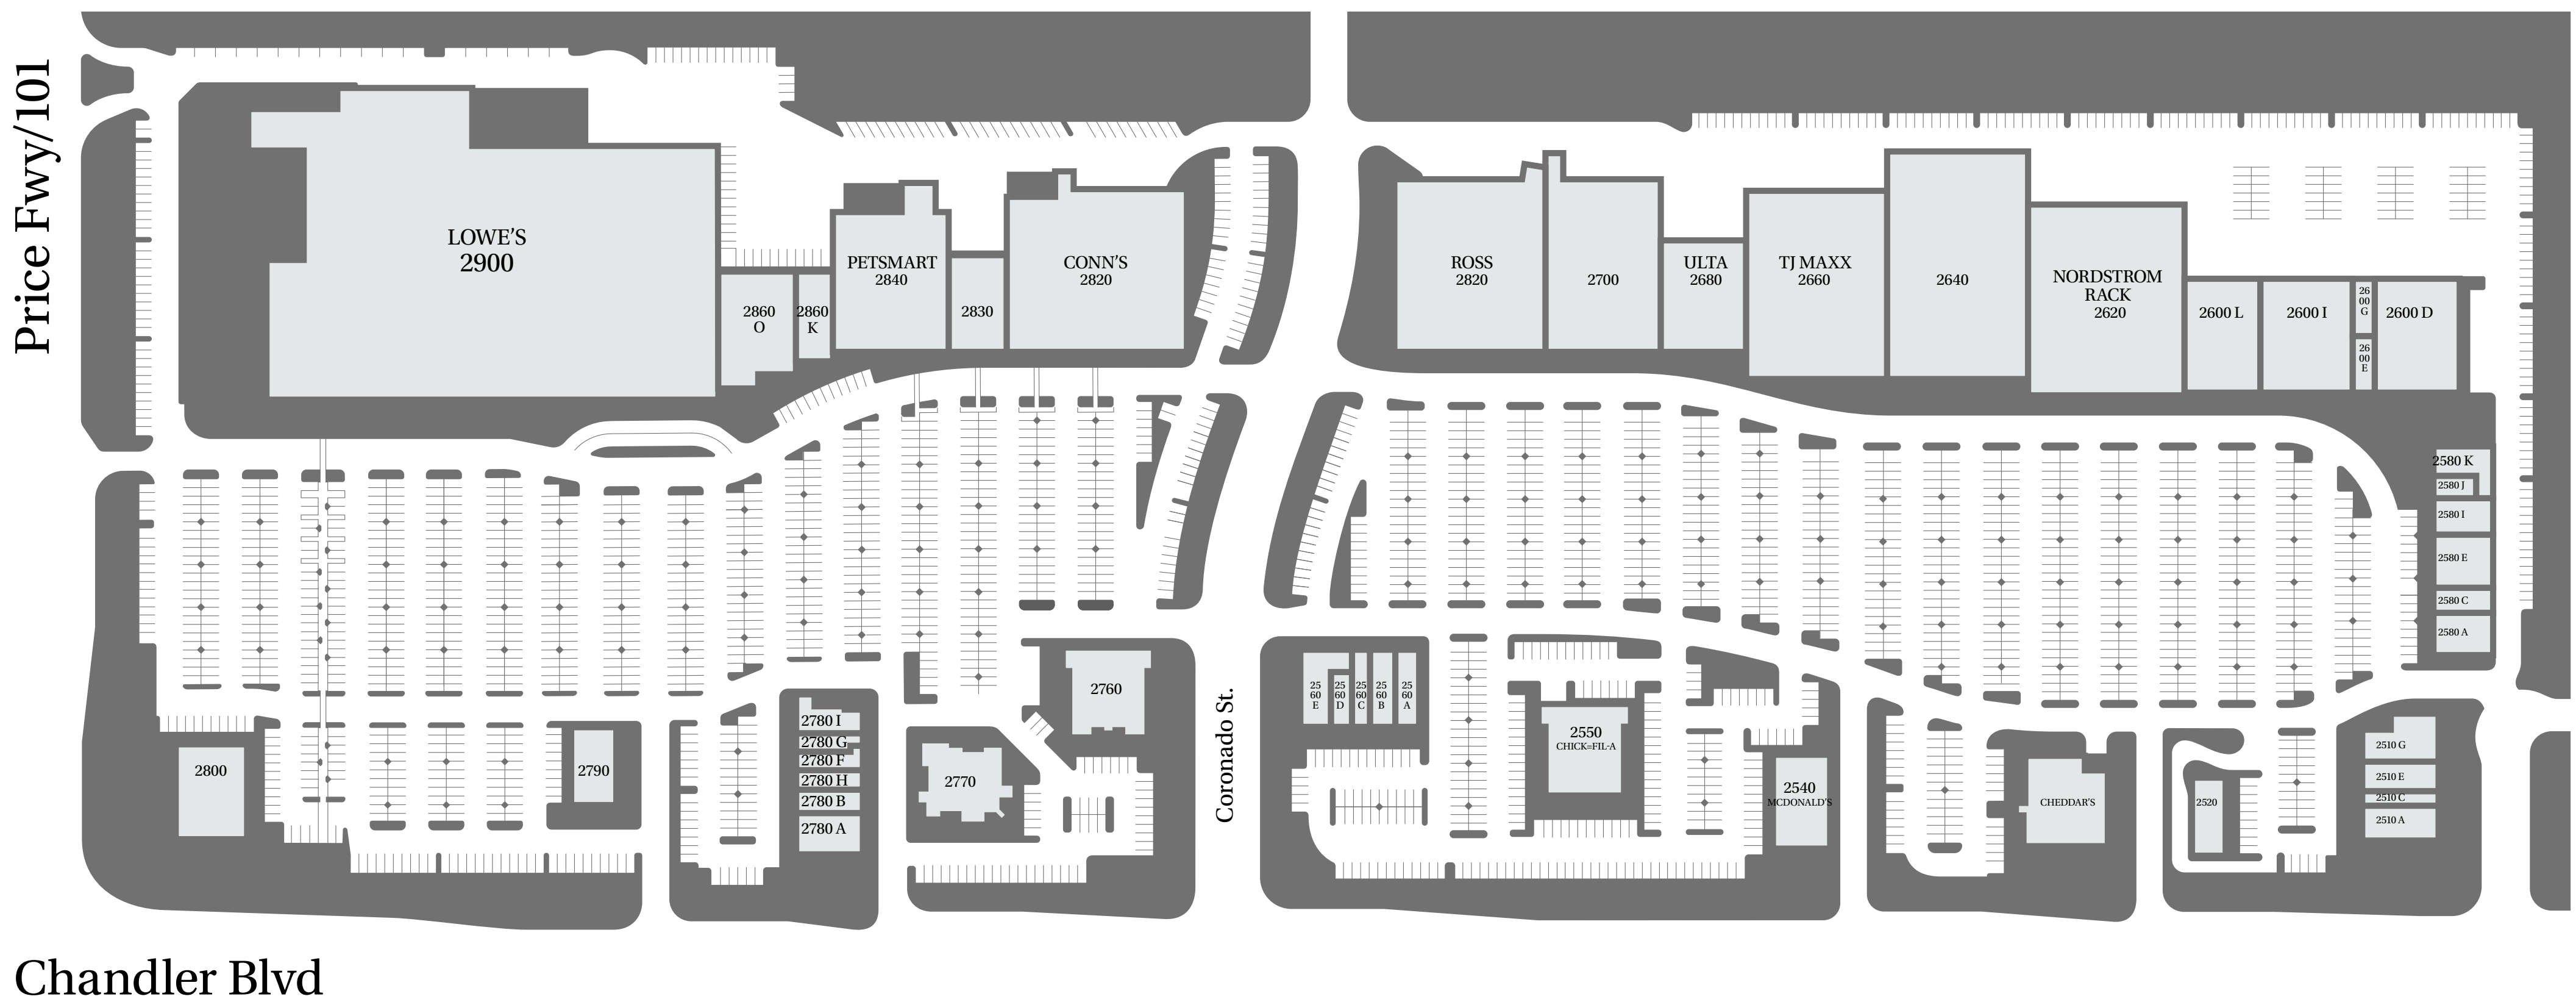

DIRECTORY

CHANDLER 101 CENTERS

CHANDLER FESTIVAL

APPAREL

- 2640 Buy Buy Baby
- 2830 DXL Mens Apparel
- 2860K New Balance
- 2620 Nordstrom Rack
- 2720 Ross
- 2660 TJ Max

HEALTH & BEAUTY

- 2600E Arizona Hair CO.
- 2580E Grant Chiropractic
- 2510C Lady Jane's
- 2510G Massage Envy
- 2580J Nail Spa Expose
- 2560D Primp & Blow
- 2680 Ulta Beauty

RESTAURANTS & FOOD

- 2770 Black Angus
- 2530 Cheddar's
- 2550 Chick-Fil-A
- 2560A Coffee Bean & Tea Leaf
- 2780H Crumbl Cookies
- 2780I Dog Haus (Coming Soon)
- 2560B Einstein Bros. Bagels
- 2520 El Pollo Loco
- 2780G Everbowl (Coming Soon)
- 2790 In-N-Out Burger
- 2780B Jersey Mike's Subs
- 2510A Juan Jaime's
- 2760 KFC
- 2540 McDonald's
- 2800 Mimi's Cafe
- 2580A NYPD Pizza
- 2780F Pasta 78
- 2580C Pita Heaven

SPECIALTY

- 2860O All American Outdoor Living
- 2780A AT&T Wireless
- 2640 Buy Buy Baby
- 2560C Christopher Diamonds
- 2820 Conn's
- 2560E Cox Communications
- 2600D Dollar Tree
- 2600F Five Below
- 2900 Lowe's
- 2860K New Balance
- 2840 PetSmart
- 2720 Ross
- 2580I SAS Factory Store
- 2580K Tennis Cabana