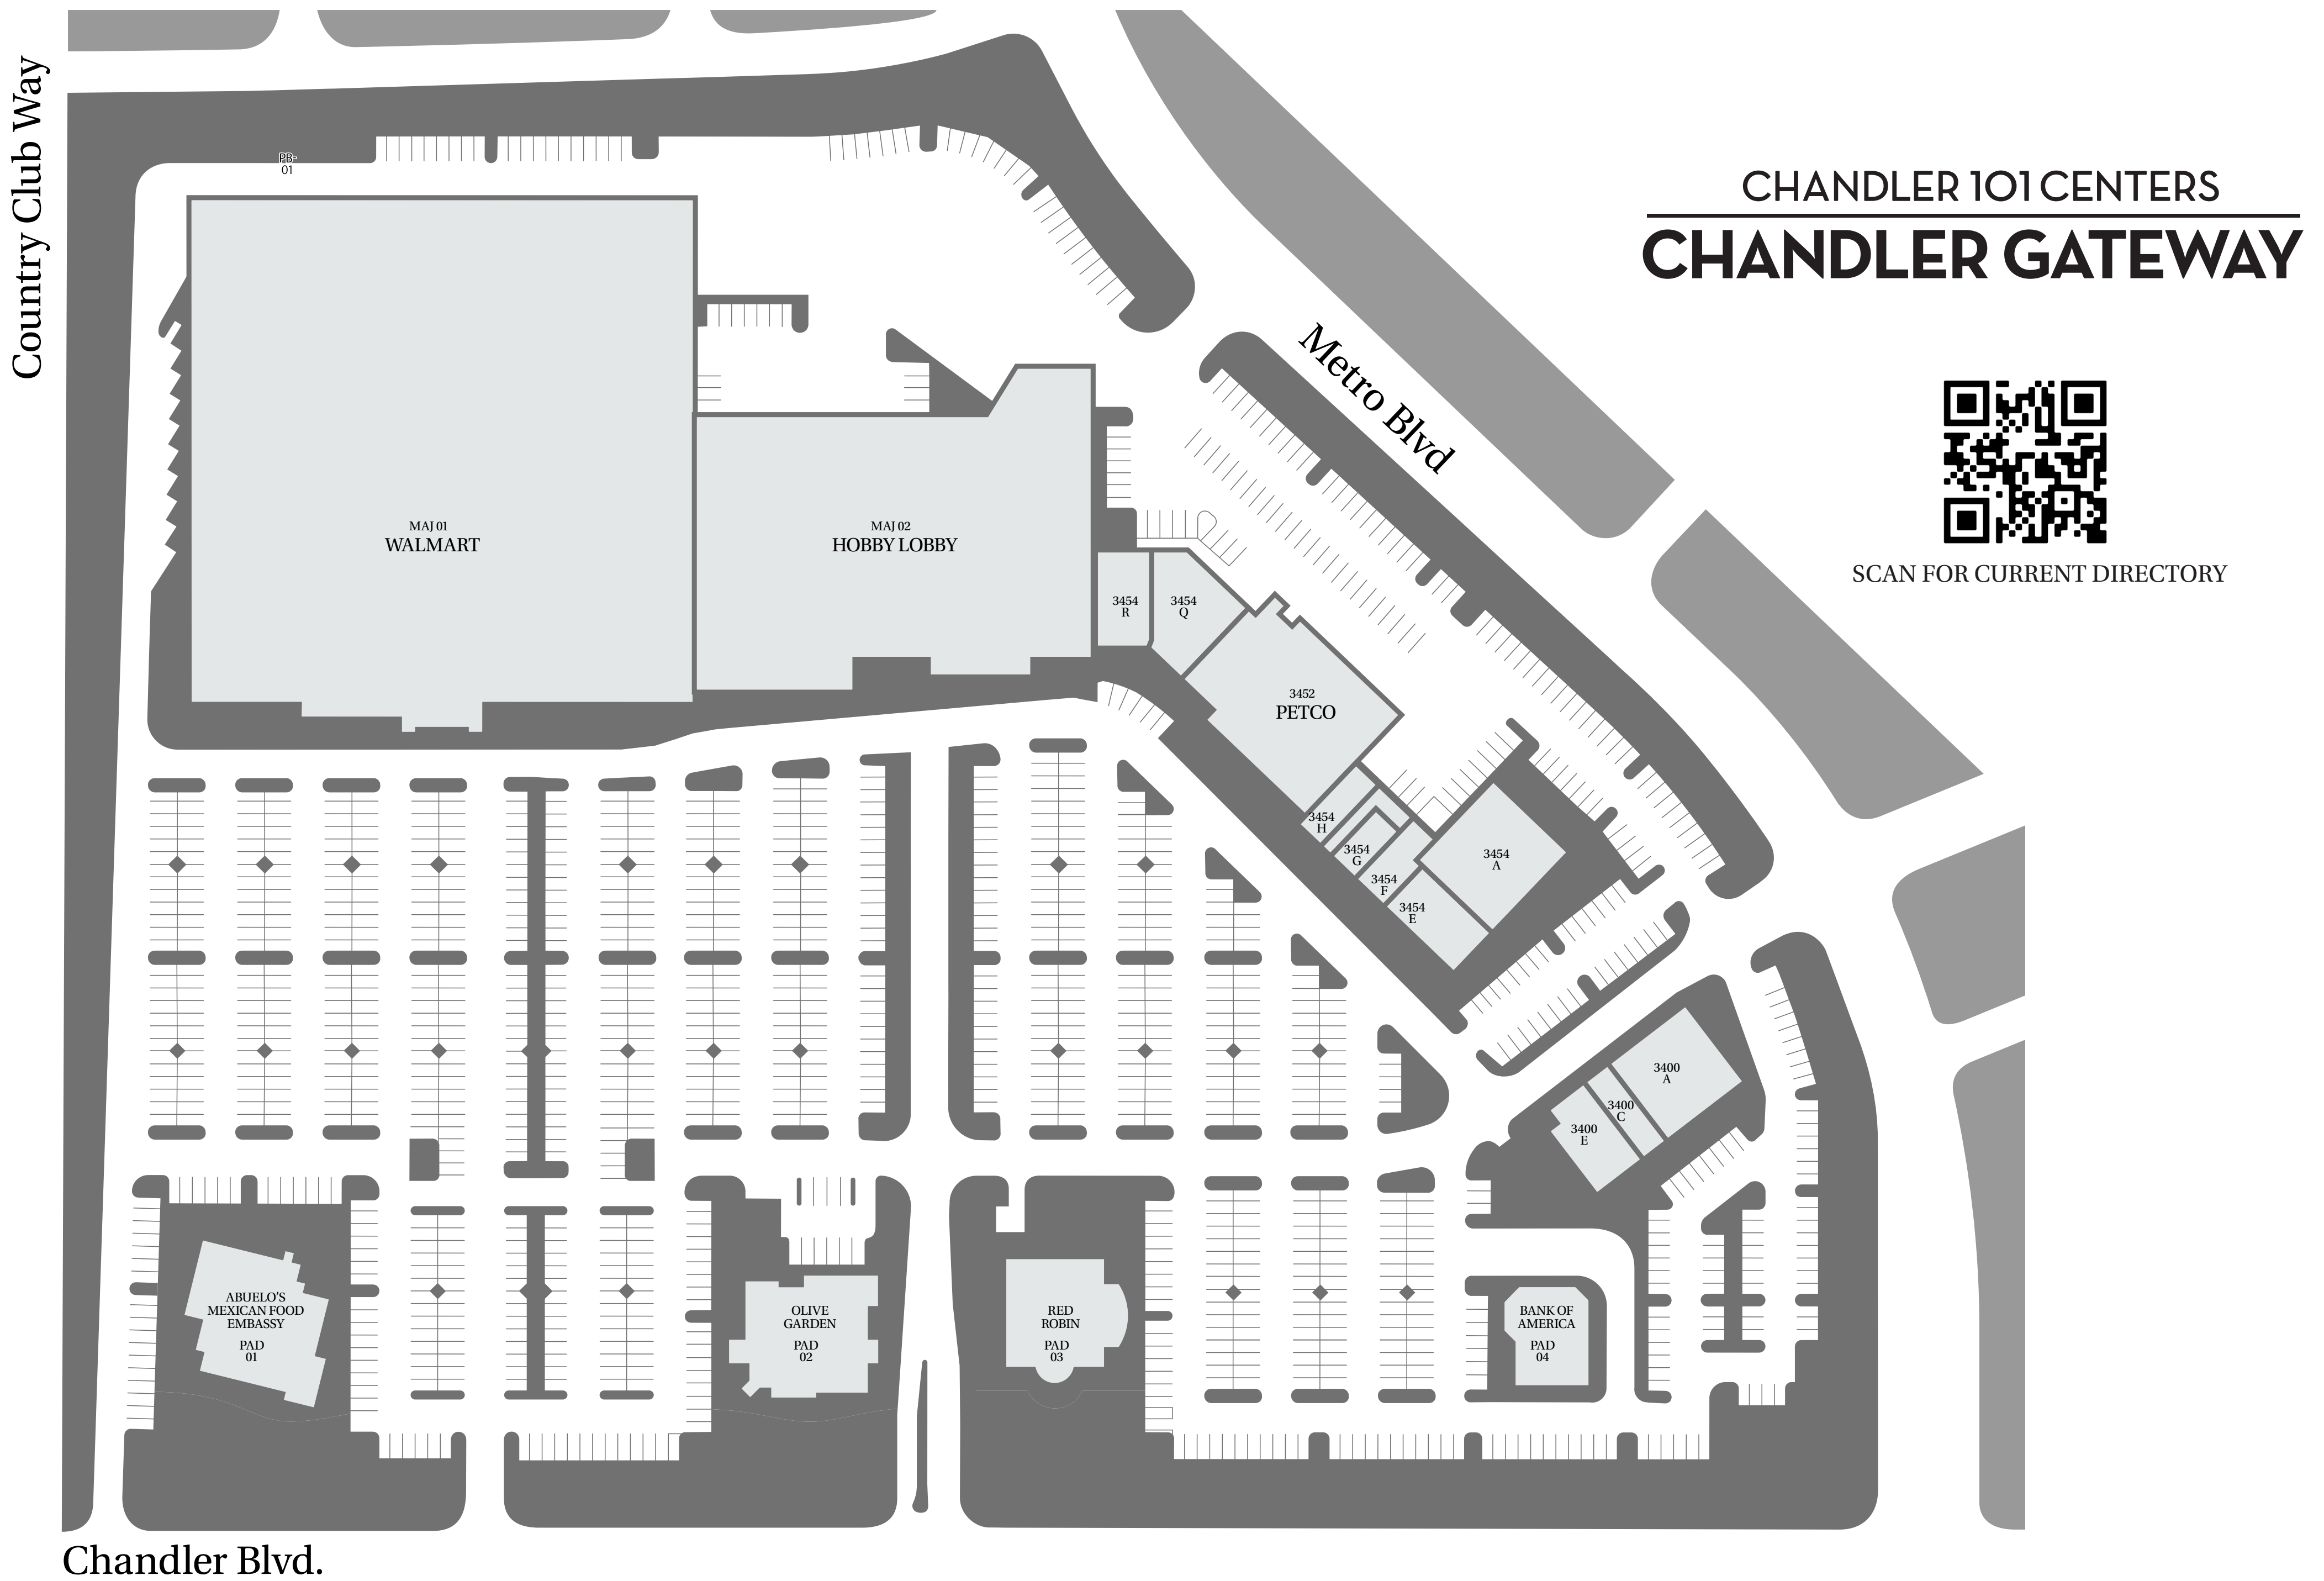

DIRECTORY

CHANDLER 101 CENTERS
CHANDLER GATEWAY

SCAN FOR CURRENT DIRECTORY

APPAREL

- 3400A Men's Warehouse
- 3454Q Uptown Cheapskate

HEALTH & BEAUTY

- 3450G Milan Laser Hair Removal
- 3450F Paint Nail Spa
- 3450A Phenix Salon Suites
- 3454R Thai Royal Massage Spa

RESTAURANTS & FOOD

- PAD01 Abuelo's Mexican Food
- 3400E Cafe Rio
- 3400C Icicles
- PAD02 Olive Garden
- 3450E Pieology Pizzeria
- PAD03 Red Robin

SPECIALTY

- PAD04 Bank of America
- MAJ02 Hobby Lobby
- 3452 PetCo
- MAJ01 Walmart