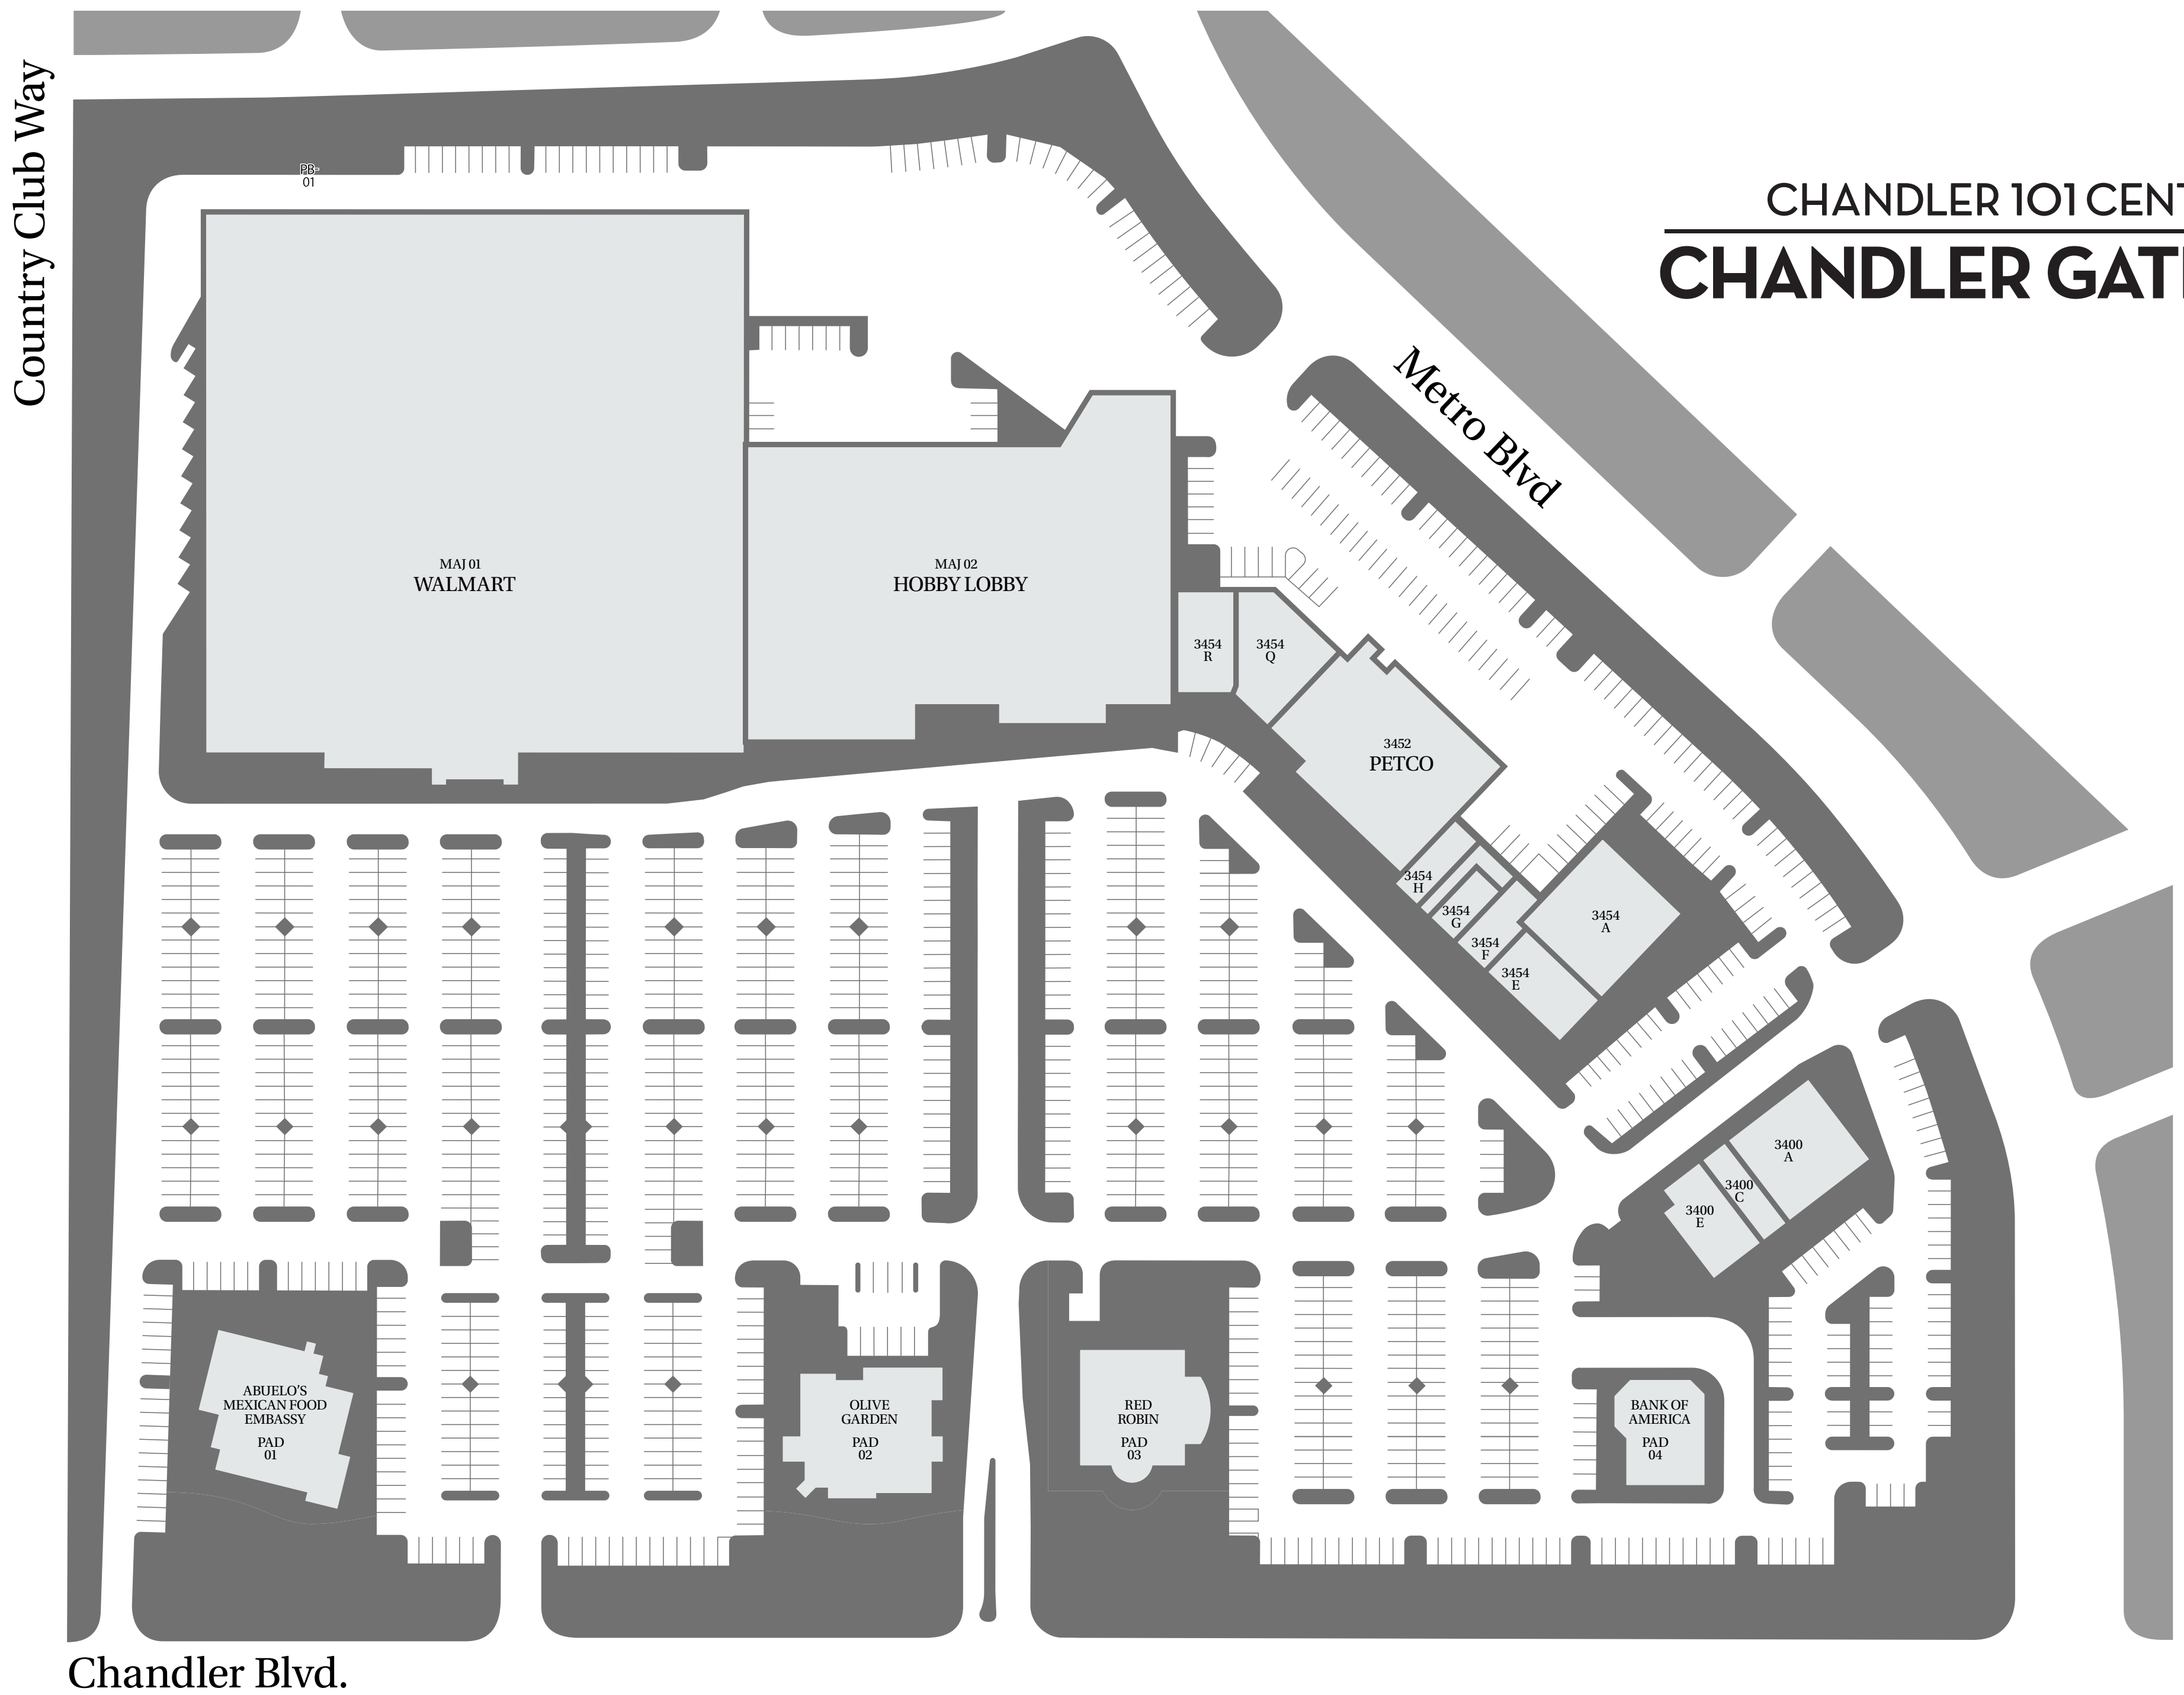

DIRECTORY

CHANDLER 101 CENTERS CHANDLER GATEWAY

APPAREL

- 3400A Men's Warehouse
- 3454Q Uptown Cheapskate

HEALTH & BEAUTY

- 3450G Milan Laser Hair Removal
- 3450F Paint Nail Spa
- 3450A Phenix Salon Suites
- 3454R Thai Royal Massage Spa

RESTAURANTS & FOOD

- PAD01 Abuelo's Mexican Food
- 3450H At My Place Café
- 3400E Cafe Rio
- 3400C Icicles
- PAD02 Olive Garden
- 3450E Pieology Pizzeria
- PAD03 Red Robin

SPECIALTY

- PAD04 Bank of America
- MAJ02 Hobby Lobby
- 3452 PetCo
- MAJ01 Walmart