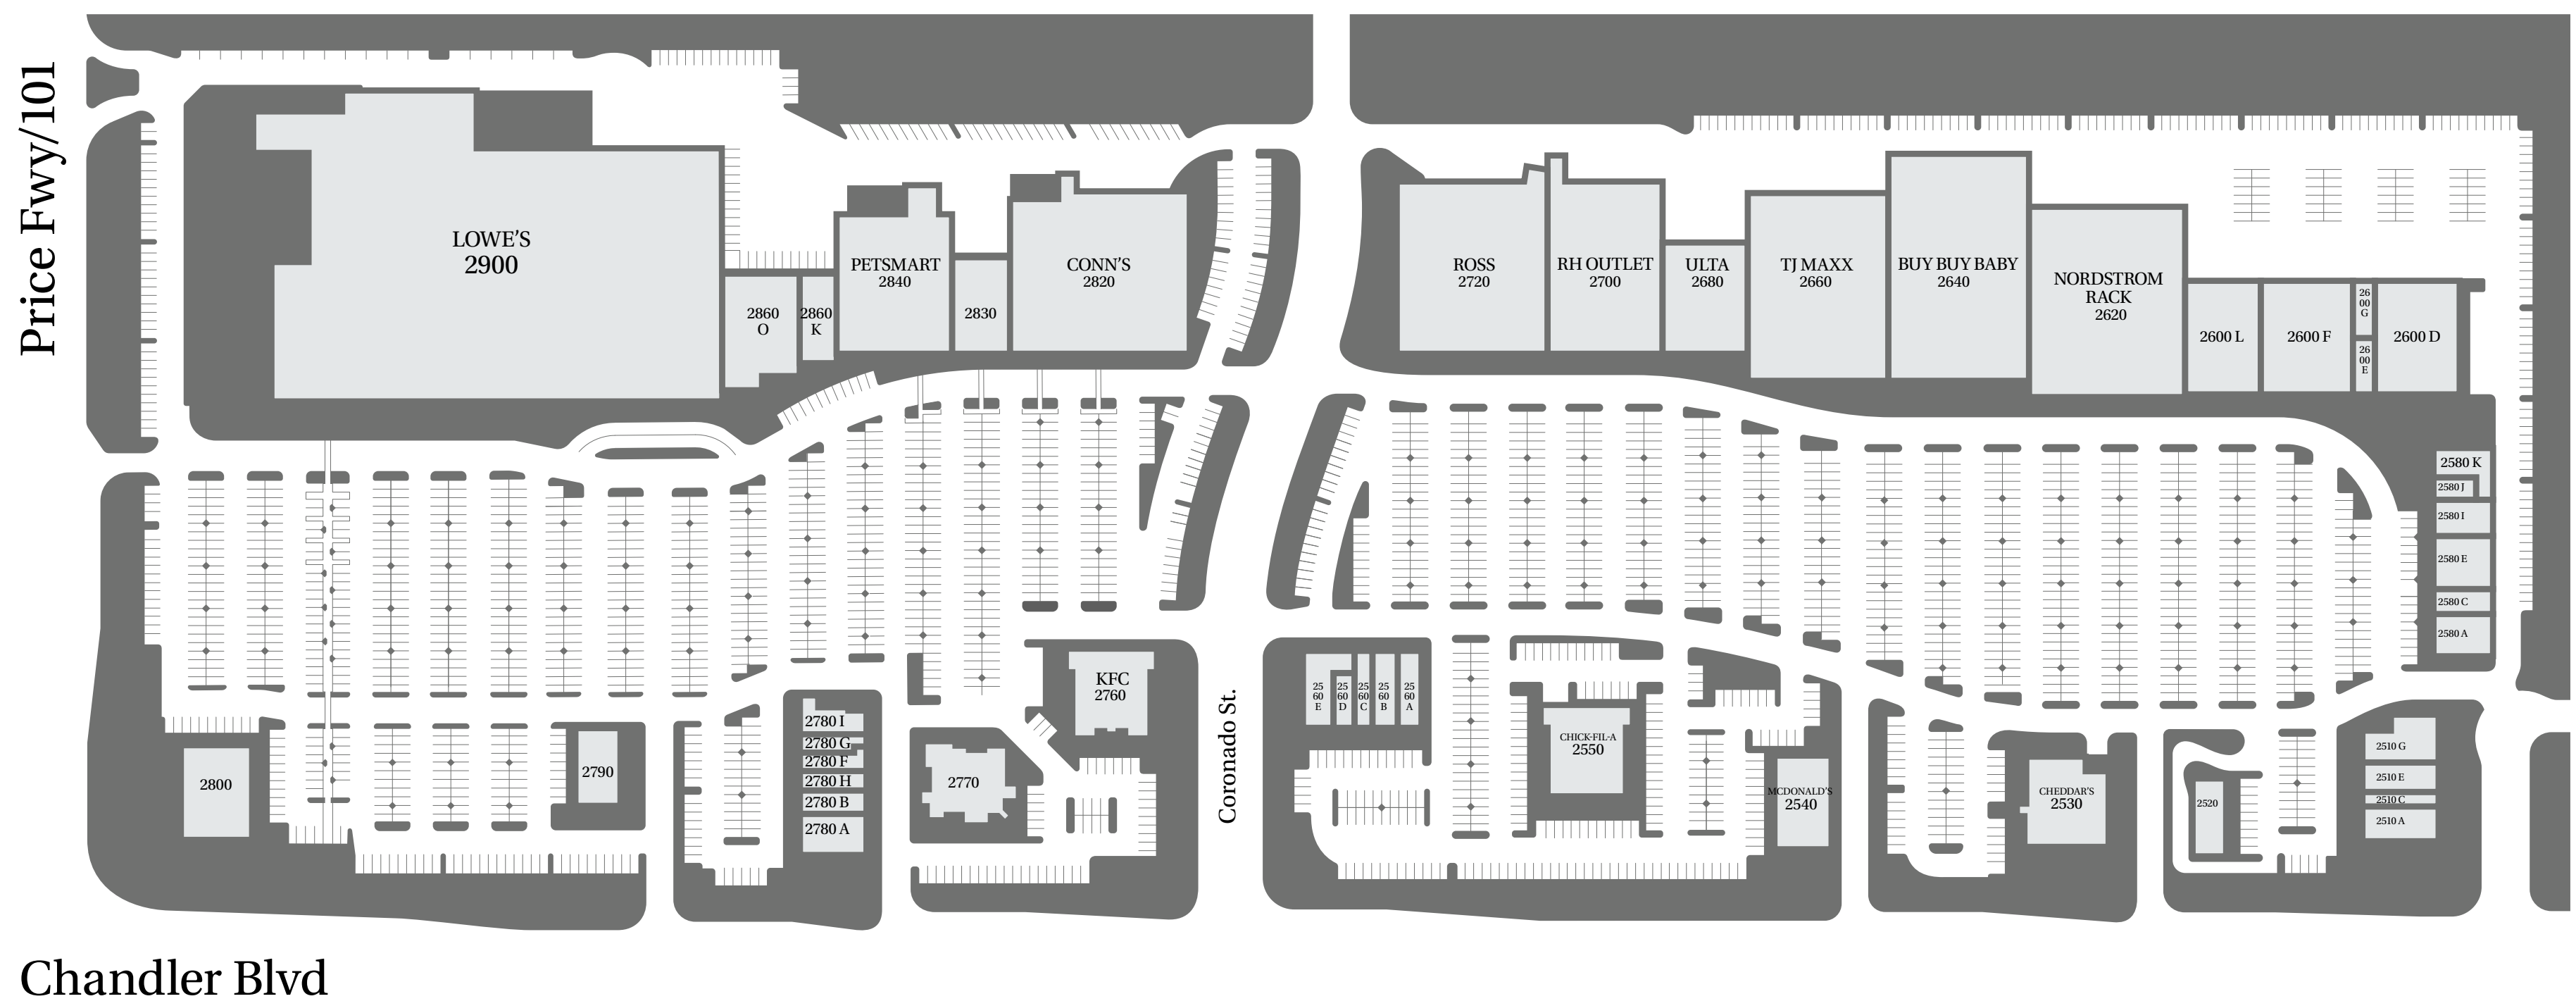

DIRECTORY

CHANDLER 101 CENTERS CHANDLER FESTIVAL

APPAREL

- 2640 Buy Buy Baby
- 2830 DXL Mens Apparel
- 2860K New Balance
- 2620 Nordstrom Rack
- 2720 Ross
- 2580I SAS Factory Store
- 2660 TJ Max

HEALTH & BEAUTY

- 2600E Arizona Hair CO.
- 2580E Grant Chiropractic
- 2510C Lady Jane's
- 2510G Massage Envy
- 2580J Nail Spa Expose
- 2560D Primp & Blow
- 2680 Ulta Beauty

RESTAURANTS & FOOD

- 2770 Black Angus
- 2530 Cheddar's
- 2550 Chick-Fil-A
- 2560A Coffee Bean & Tea Leaf
- 2780H Crumbl Cookies
- 2560B Einstein Bros. Bagels
- 2520 El Pollo Loco
- 2790 In-N-Out Burger
- 2780B Jersey Mike's Subs
- 2760 KFC
- 2540 McDonald's
- 2800 Mimi's Cafe
- 2580A NYPD Pizza
- 2780F Pasta 78
- 2580C Pita Heaven

SPECIALTY

- 28600 All American Outdoor Living
- 2780A AT&T Wireless
- 2640 Buy Buy Baby
- 2560C Christopher Diamonds
- 2820 Conn's
- 2560E Cox Communications
- 2600D Dollar Tree
- 2600F Five Below
- 2900 Lowe's
- 2860K New Balance
- 2840 PetSmart
- 2720 Ross
- 2700 RH Outlet
- 2580K Tennis Cabana