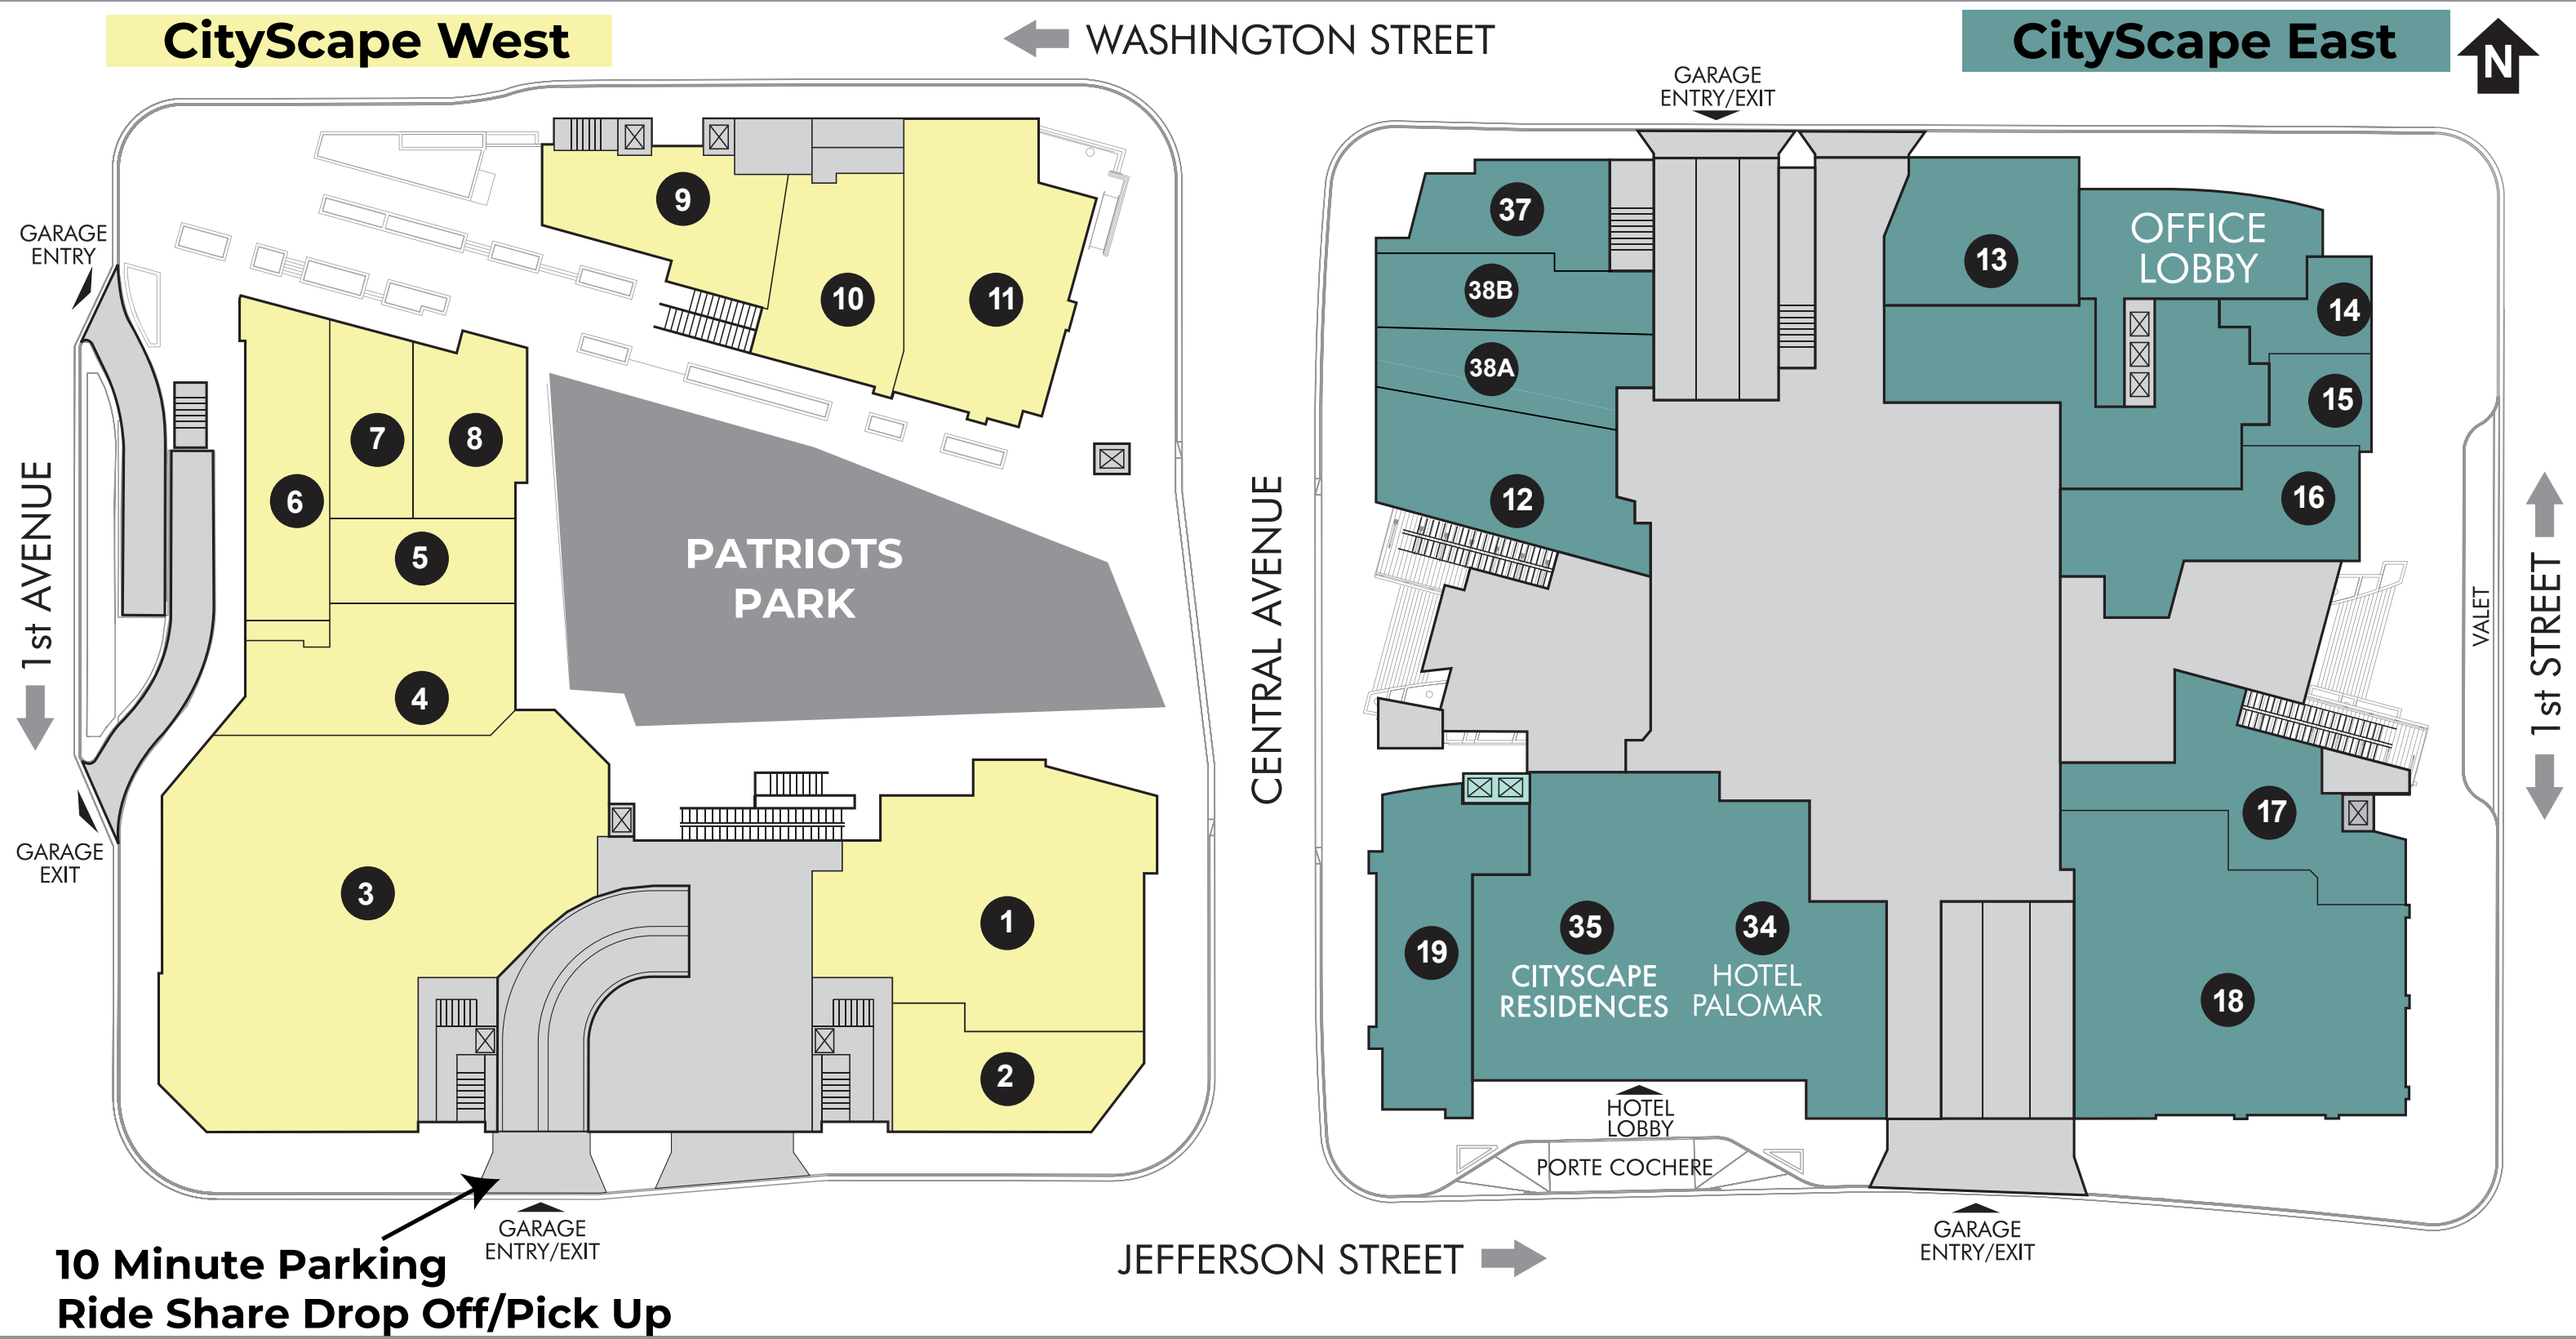

LEVEL ONE

10 Minute Parking
Ride Share Drop Off/Pick Up

LEVEL TWO

LEGEND
 ELEVATOR
 * LEVEL 3

810 Billiards & Bowling22	Eden Rooftop Bar*32	Potbelly Sandwich Shop16
Alliance Bank13	EOS Fitness27	Rosso Italian17
Bad Ass Coffee8	Five Guys6	Stand Up Live21
Blue Hound Kitchen & Cocktails31	Hello Sugar5	The Arrogant Butcher18
Breakfast Club30	Hotel Palomar34	The Yard Milkshake Bar2
Chico Malo1	Insomnia Cookies14	Trapper's Sushi31
Chipotle9	Jimmy Johns7	Urban Outfitters11,25
CityScape Office Tower36	Nick the Greek10	V's Barbershop33
CityScape Residences35	One Stop Nutrition29	Yogi's Grill15
Coabana38B	OrangeTheory Fitness4	
Copper Blues20	Perry Monge Salon Spa24	
CVS Pharmacy3	Phoenicia Lounge23	
Dog Haus Biergarten (Temp. Closed)37	Phoenix Bourbon Room28	
Downtown Phoenix, Inc26	PigTails Cocktail Bar38A	

Scan to view current directory.