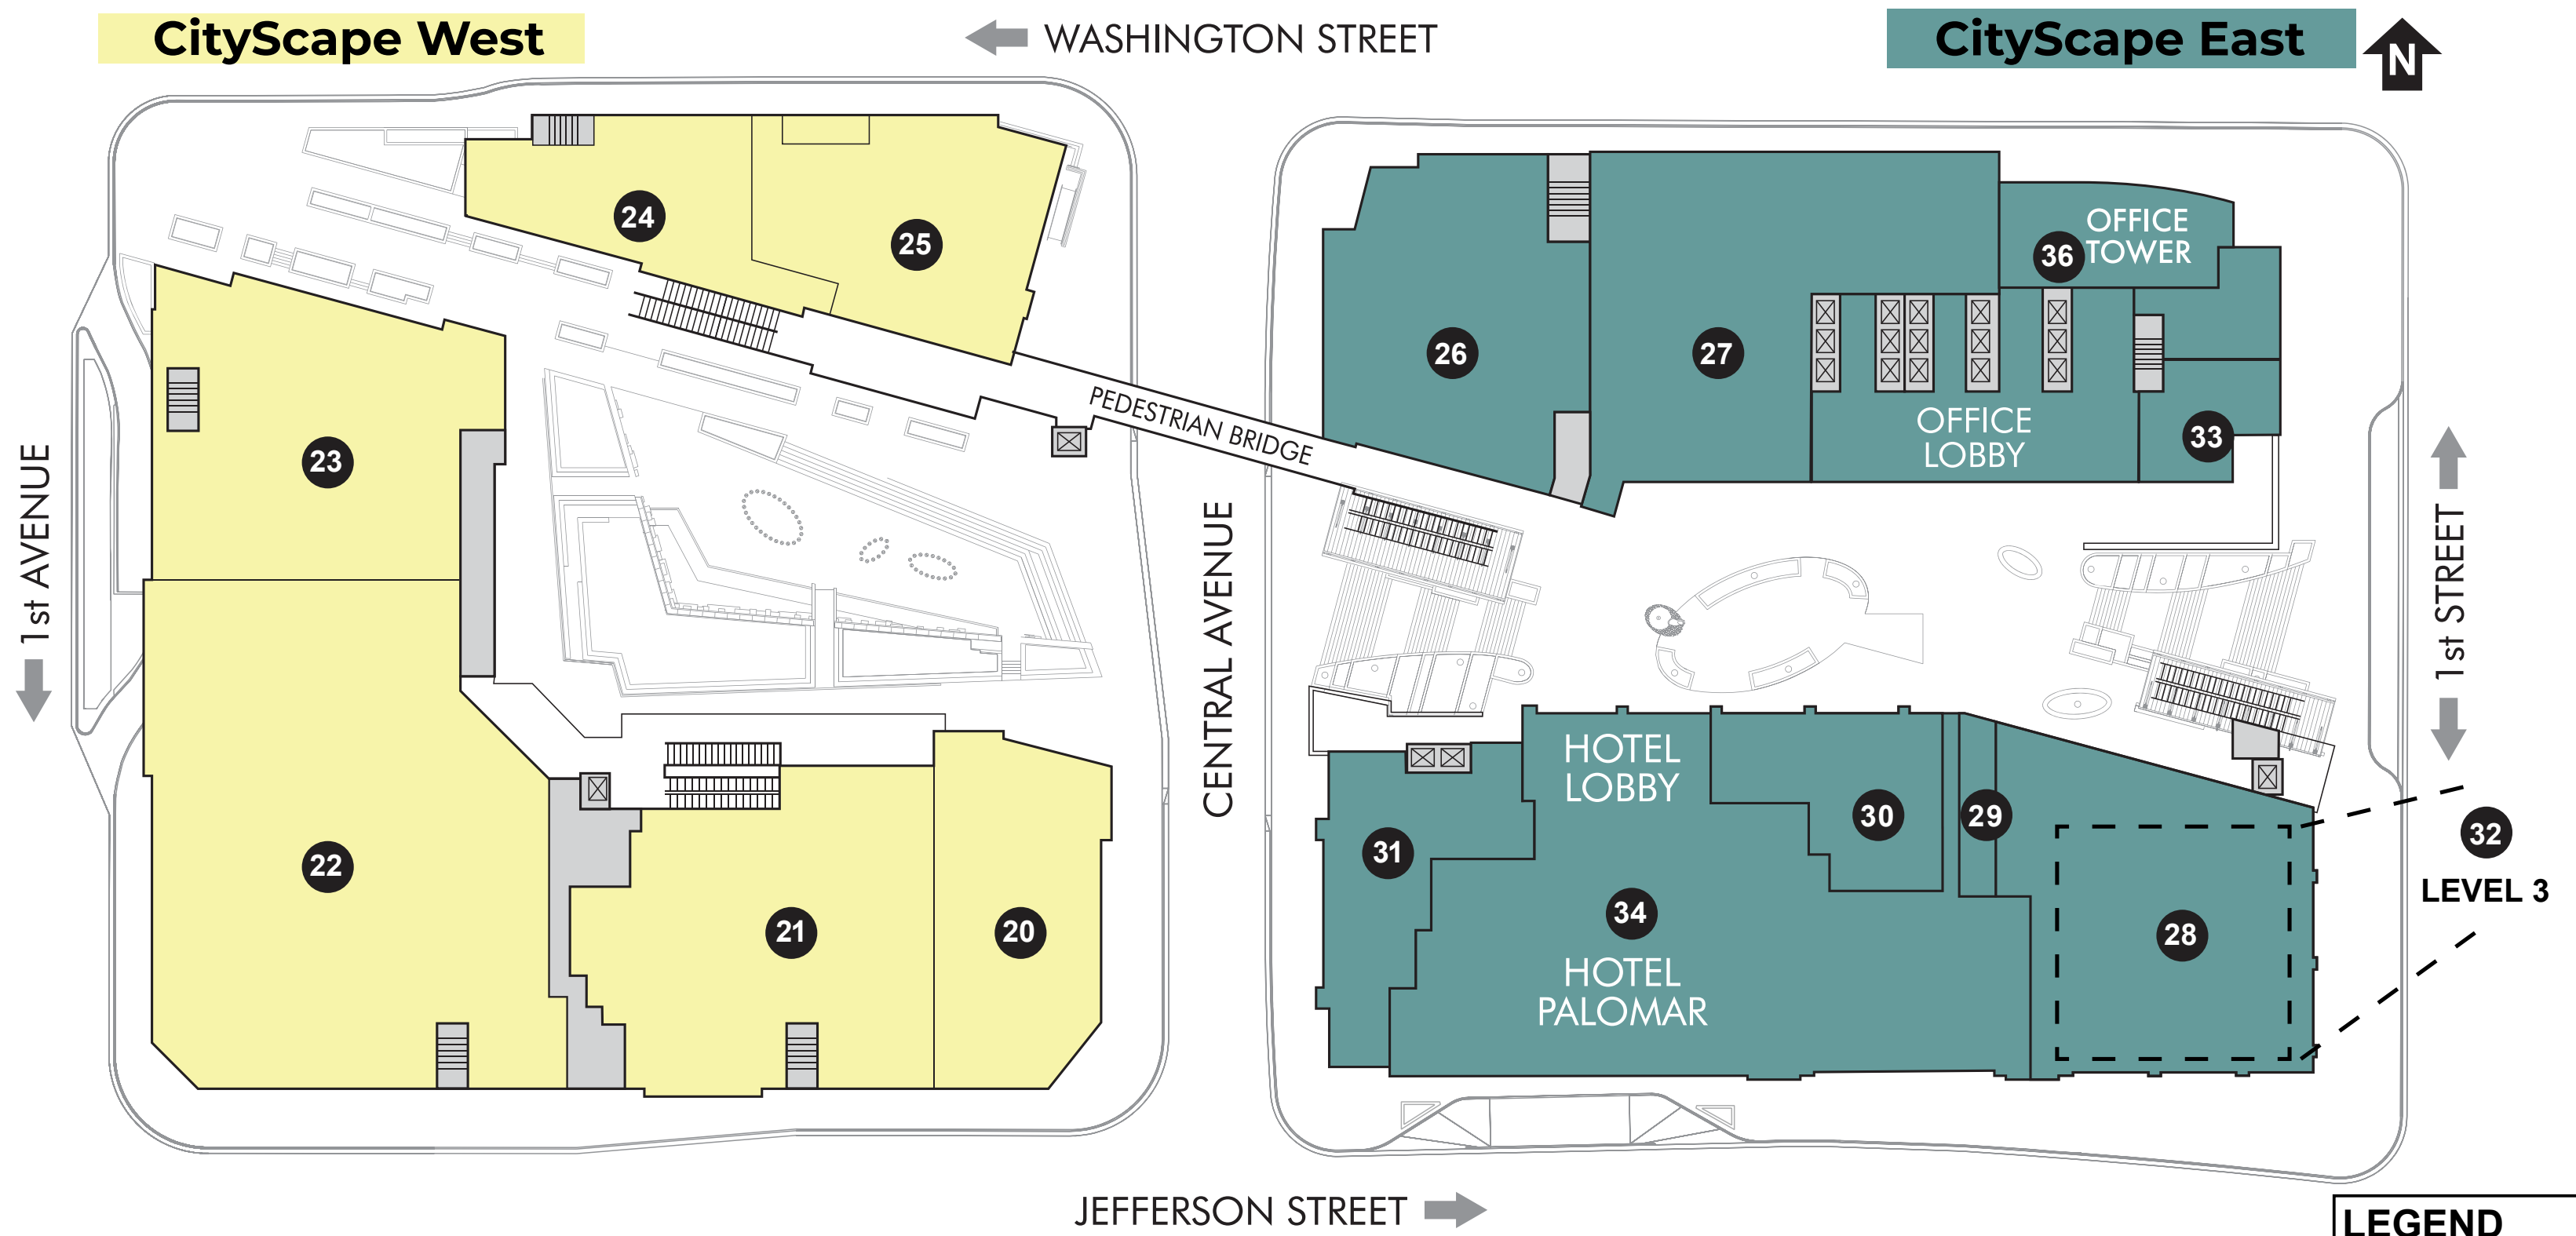

LEVEL ONE

10 Minute Parking
Ride Share Drop Off/Pick Up

LEVEL TWO

LEGEND
 ELEVATOR
 * LEVEL 3

810 Billiards & Bowling22	Eden Rooftop Bar*32	Potbelly Sandwich Shop16
Alliance Bank13	EOS Fitness27	Rosso Italian17
Bad Ass Coffee8	Five Guys6	Stand Up Live21
Blue Hound Kitchen & Cocktails31	Hello Sugar5	The Arrogant Butcher18
Breakfast Club30	Hotel Palomar34	The Yard Milkshake Bar2
Chico Malo1	Insomnia Cookies14	Trapper's Sushi31
Chipotle9	Jimmy Johns7	Urban Outfitters11,25
CityScape Office Tower36	Nick the Greek10	V's Barbershop33
CityScape Residences35	One Stop Nutrition29	Yogi's Grill15
Coabana38B	OrangeTheory Fitness4	
Copper Blues20	Perry Monge Salon Spa24	
CVS Pharmacy3	Phoenicia Lounge23	
Dog Haus Biergarten (Temp. Closed)37	Phoenix Bourbon Room28	
Downtown Phoenix, Inc26	PigTails Cocktail Bar38A	

Scan to view current directory.