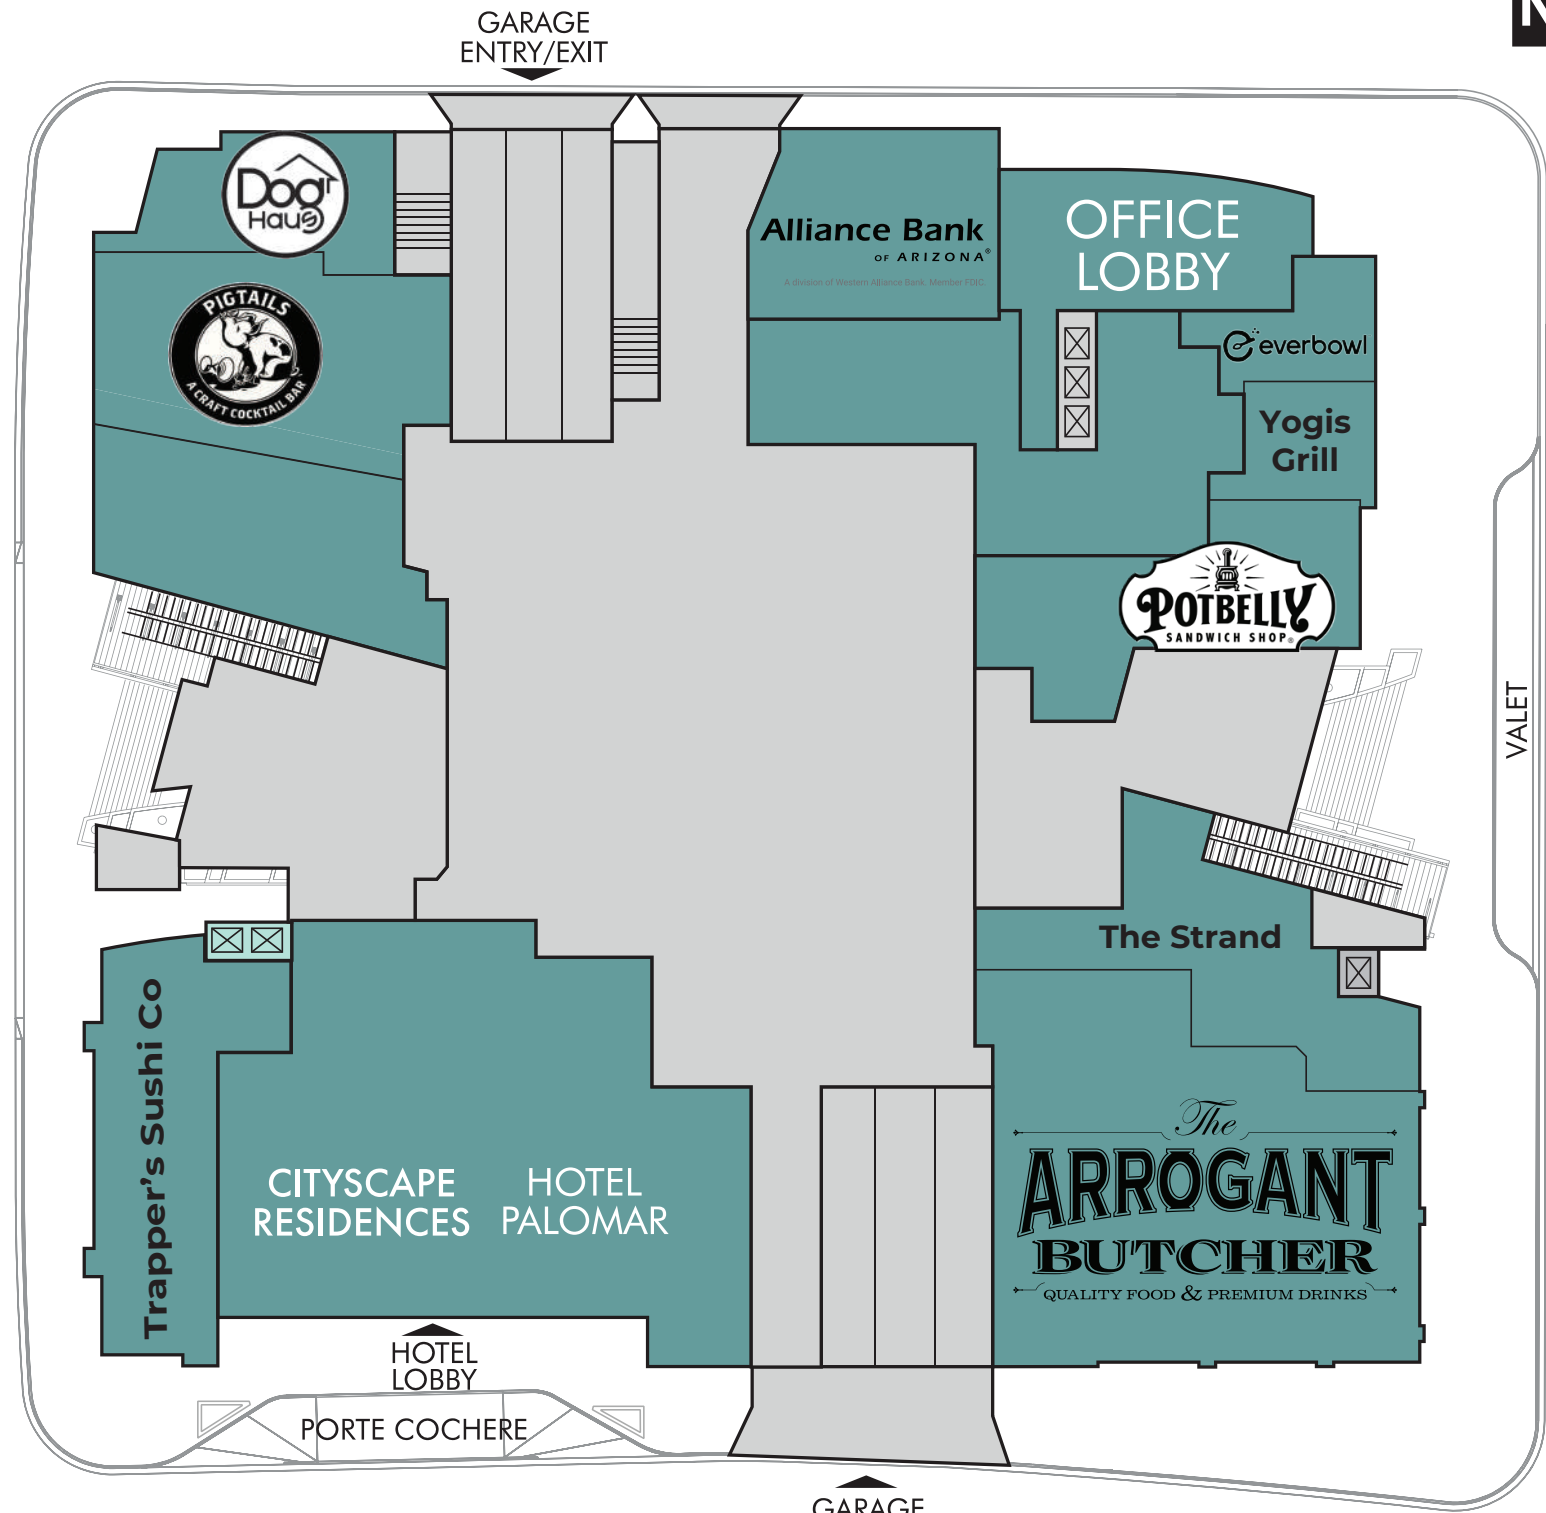

# CitySkate Parking

**CitySkate Parking**  
**Ride Share Drop Off - 15 minute limit**

← WASHINGTON STREET

↑ CENTRAL AVENUE

→ JEFFERSON STREET

VALET

↑ ↓ 1st STREET

↑ GARAGE ENTRY/EXIT