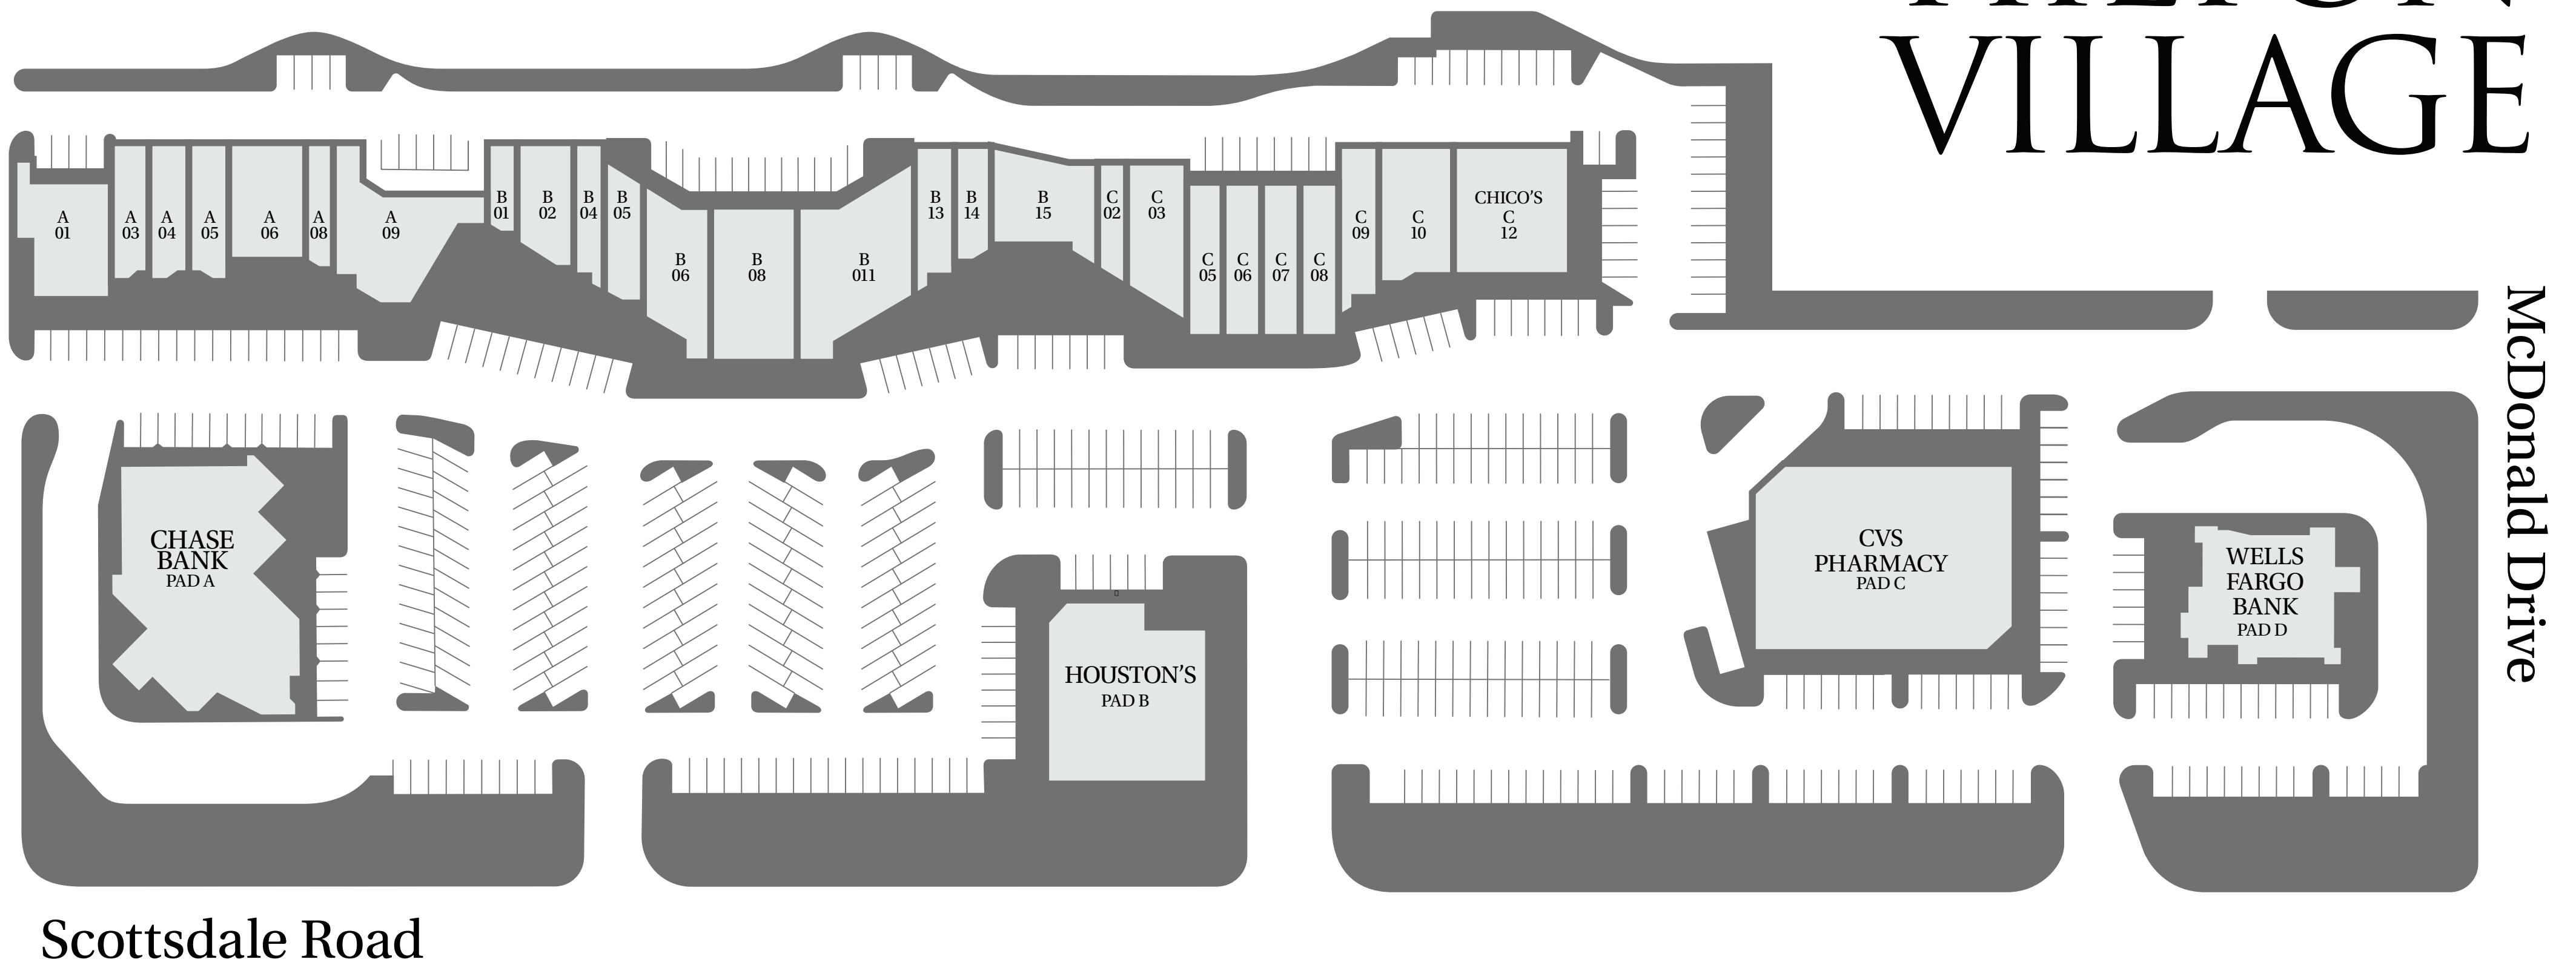

## THE SHOPS AT HILTON VILLAGE

### APPAREL

- B01 Charmed Avenue
- C12 Chico's
- C05 Dolce Boutique
- C09 Exclusively Big & Tall
- B04 Resale Revolution
- B06 To Be Continued

### RESTAURANTS & FOOD

- A09 First Watch
- PAD B Houston's
- A01 Humble Pie
- B05 Nekter Juice Bar
- A05 Slanted Rice
- B14 Starbucks
- B08 TapHouse Kitchen
- B15 Veneto Trattoria

### SPECIALTY

- PAD A Chase Bank
- PAD C CVS Pharmacy
- A04 Hall of Frames
- B11 The Linen Tree
- PAD D Wells Fargo Bank

SCAN FOR  
CURRENT DIRECTORY

HiltonVillage.com