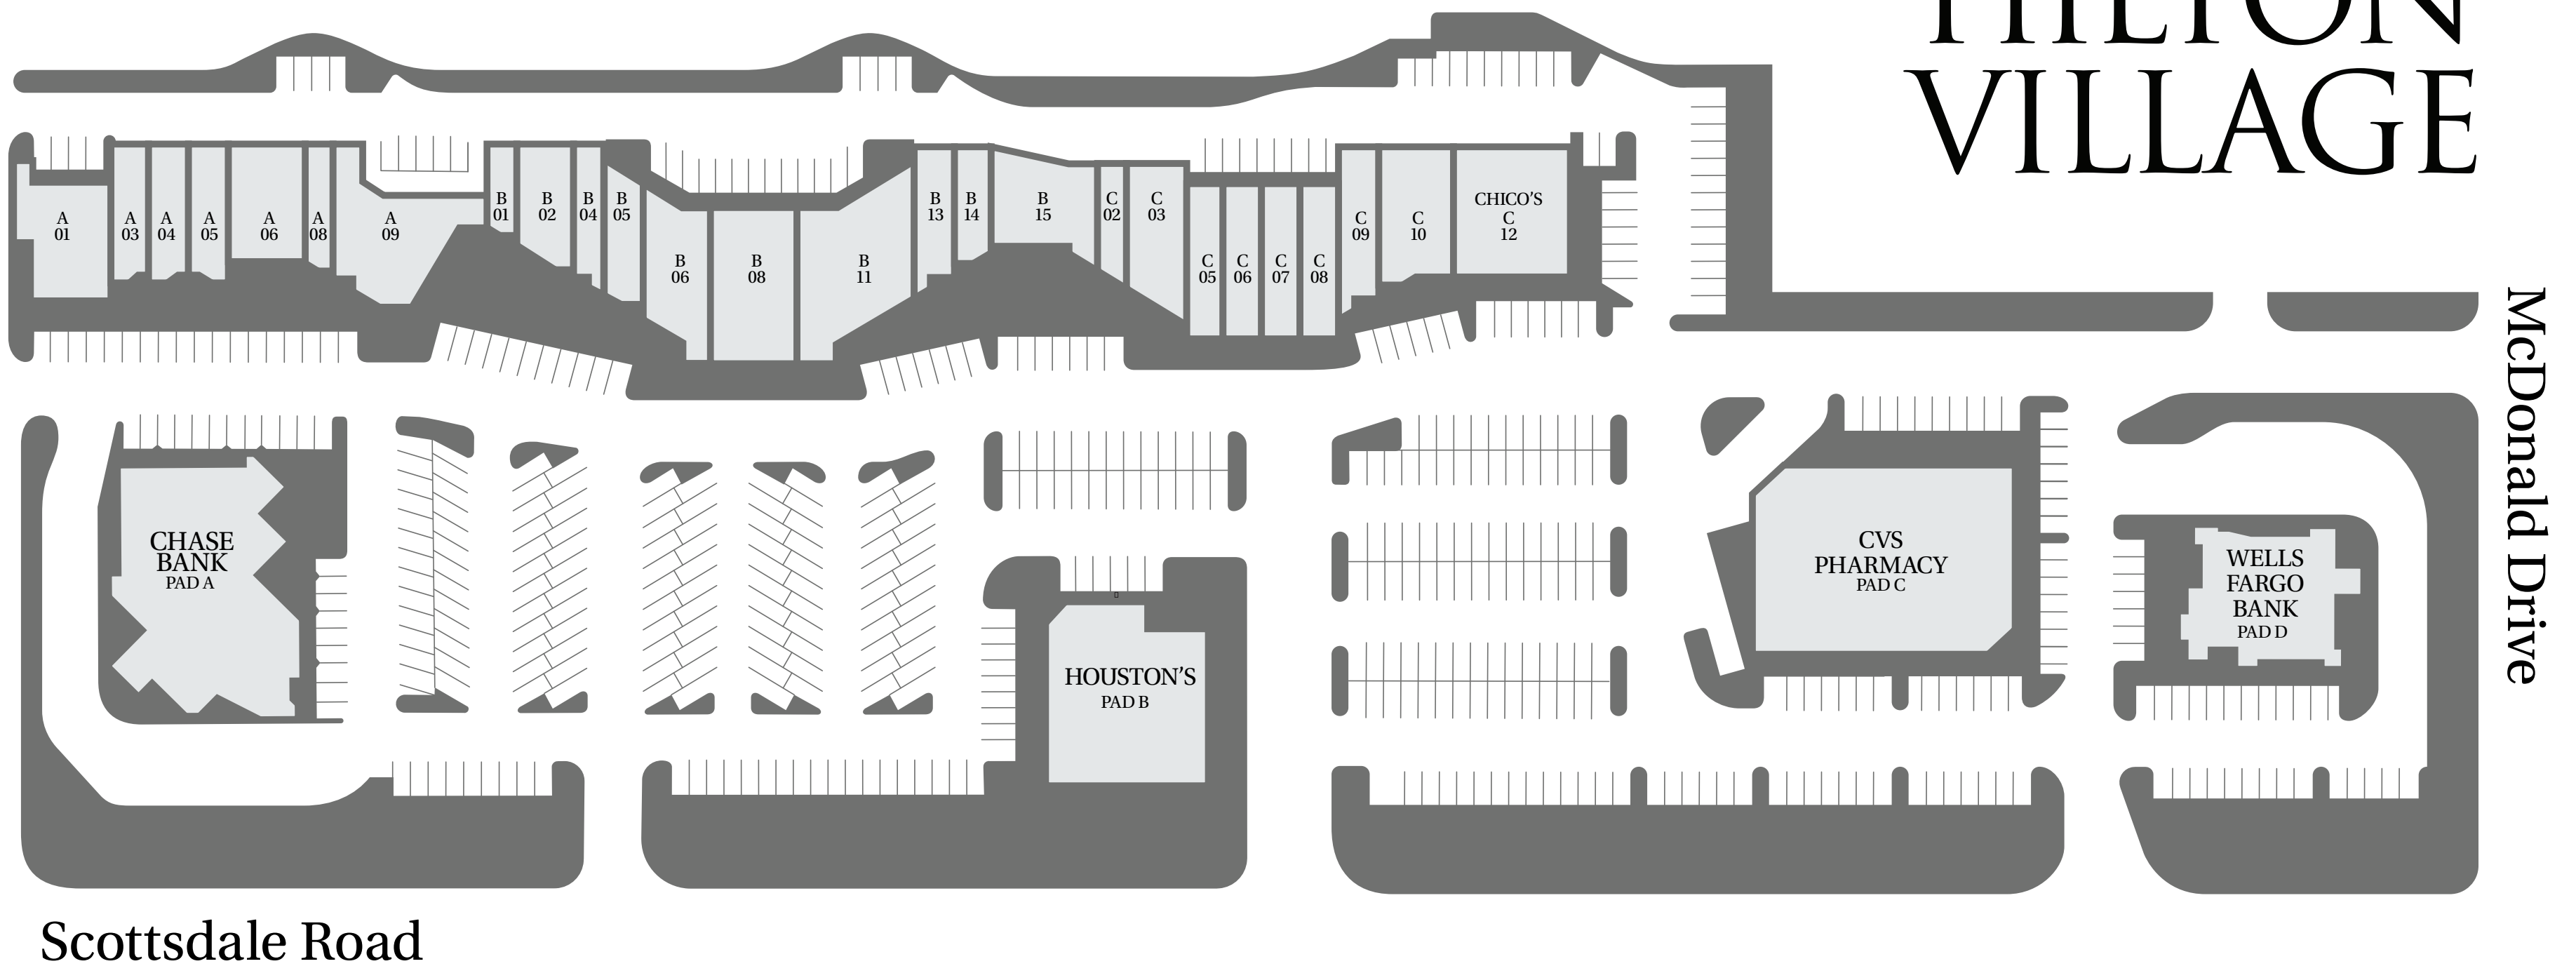

## THE SHOPS AT HILTON VILLAGE

Scottsdale Road

McDonald Drive

### APPAREL

- B01 Charmed Avenue
- C12 Chico's
- C05 Dolce Boutique
- B04 Resale Revolution
- B06 To Be Continued

### RESTAURANTS & FOOD

- A09 First Watch
- PAD B Houston's
- B05 Nekter Juice Bar
- A05 Slanted Rice
- B14 Starbucks
- B08 TapHouse Kitchen
- B15 Veneto Trattoria

### SPECIALTY

- PAD A Chase Bank
- PAD C CVS Pharmacy
- B11 The Linen Tree
- PAD D Wells Fargo Bank

SCAN FOR CURRENT DIRECTORY

HiltonVillage.com