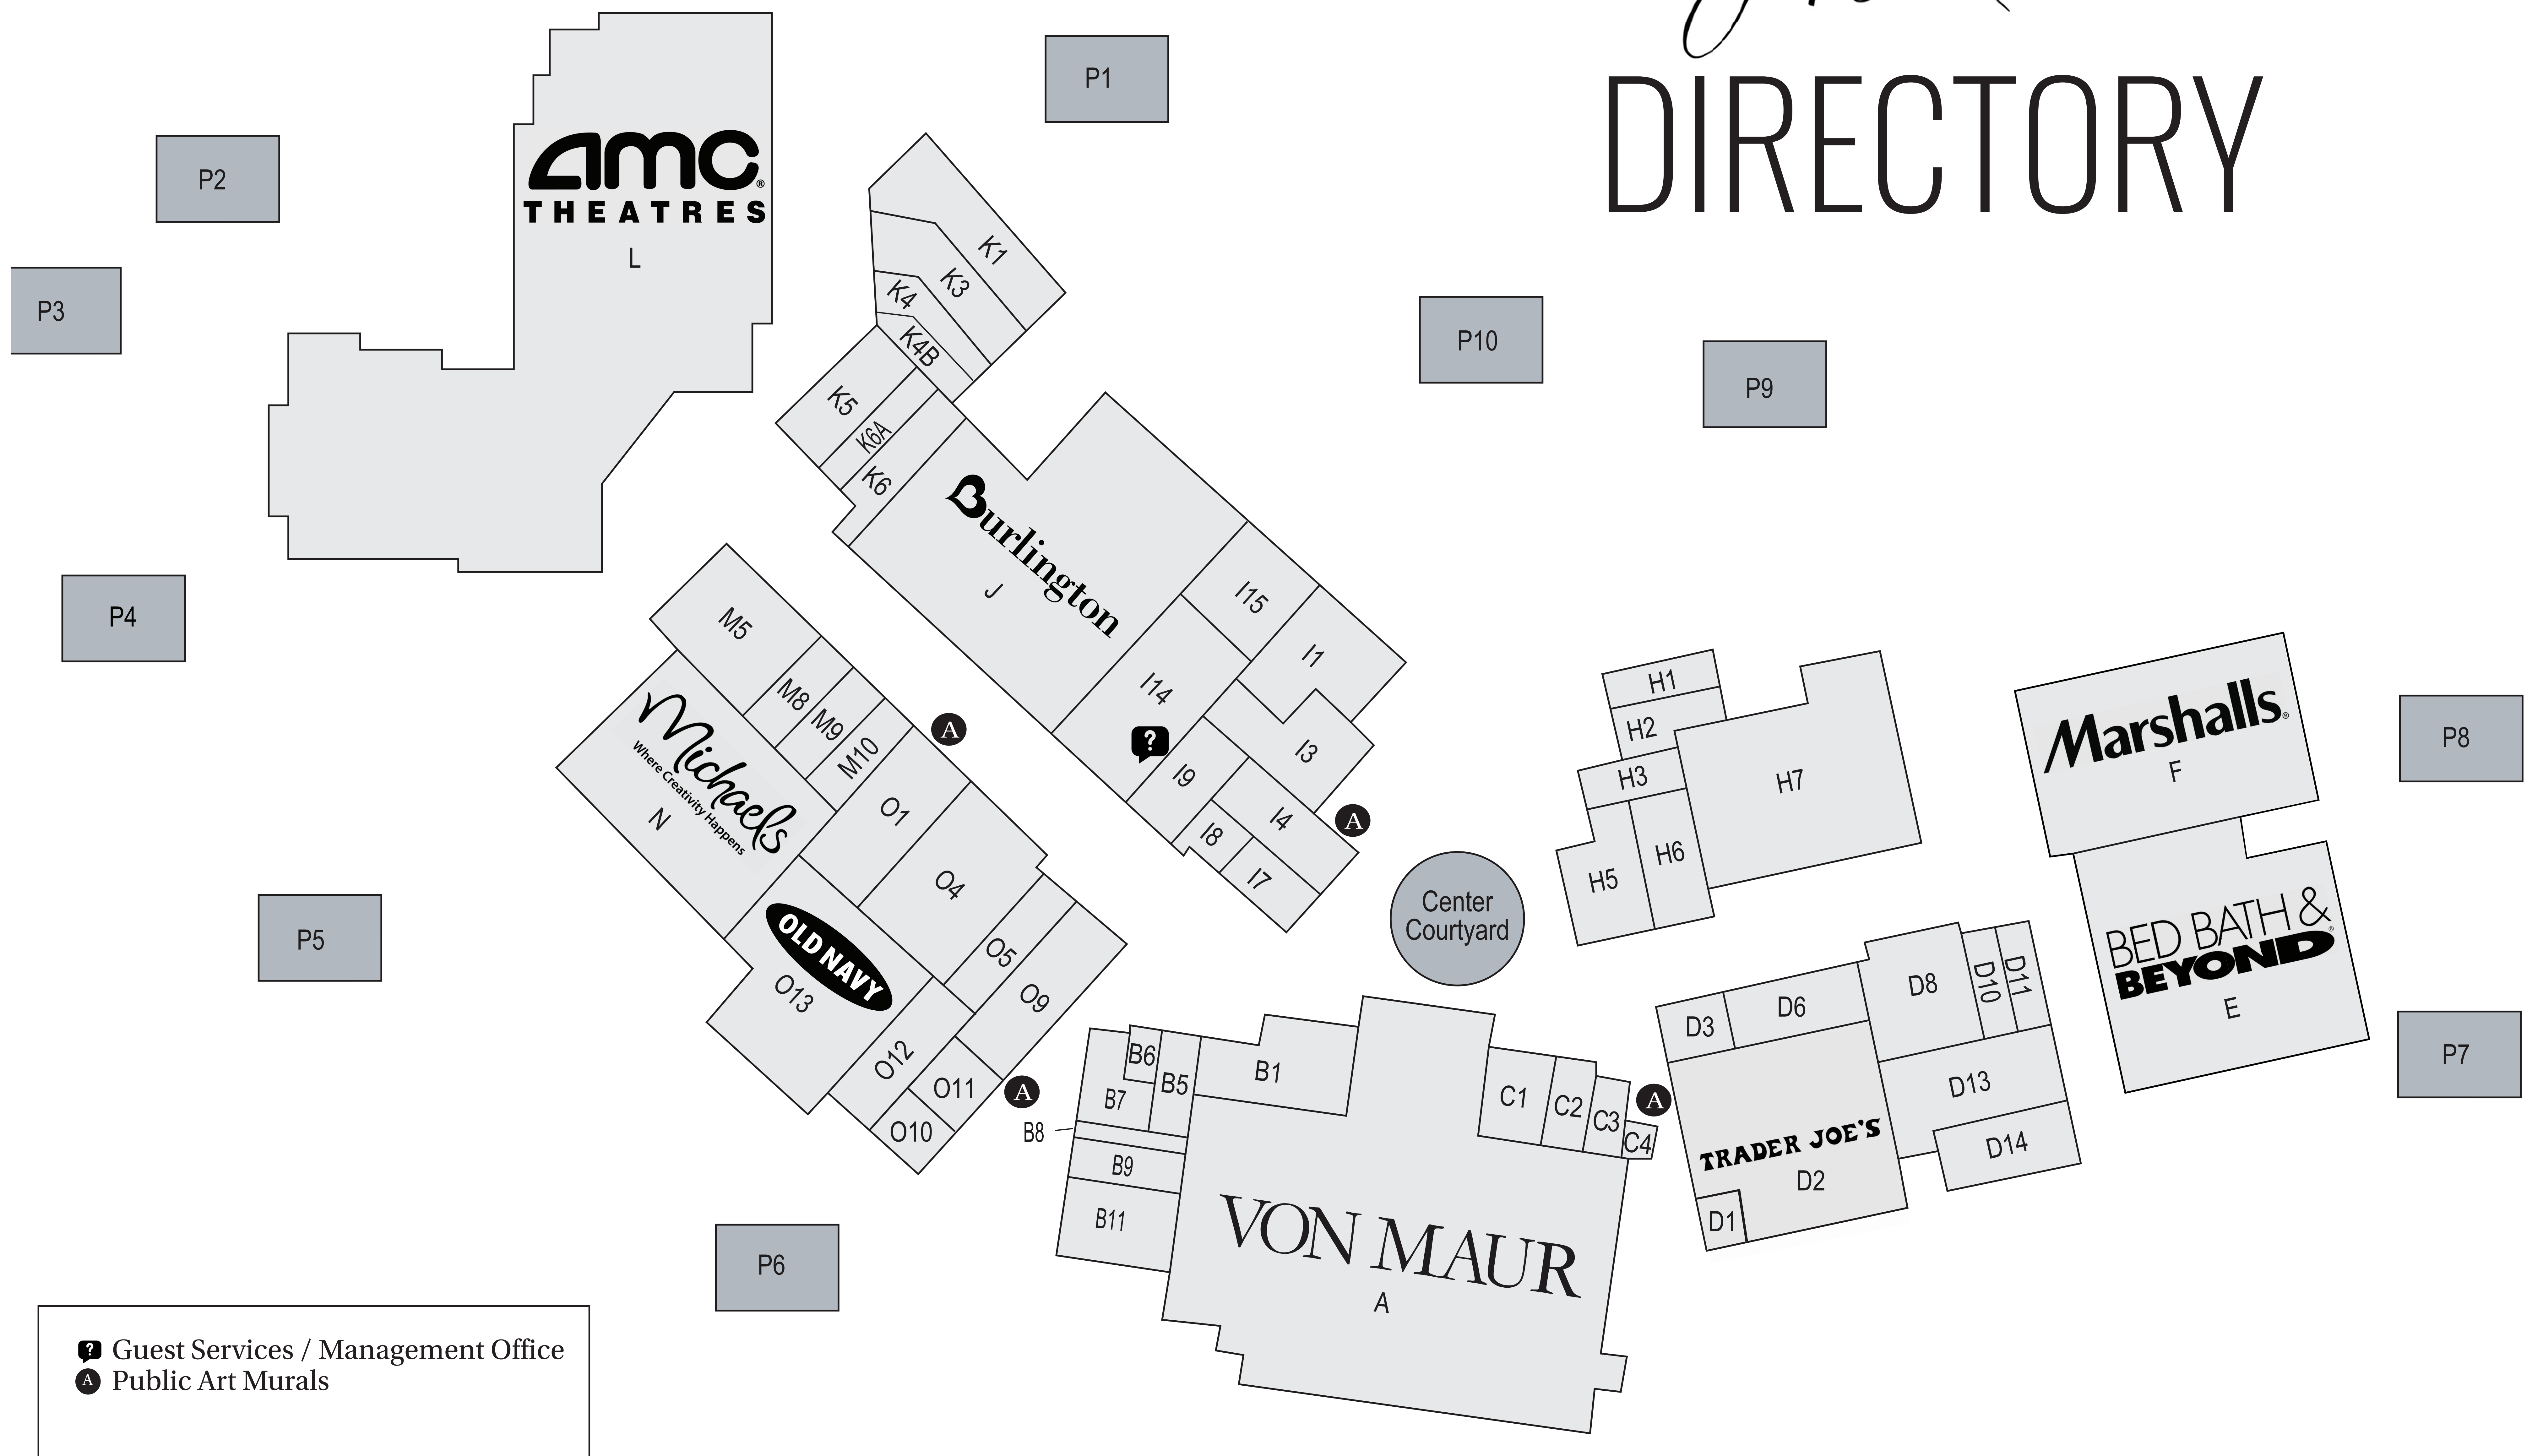

Jefferson Pointe DIRECTORY

WOMEN'S APPAREL

- I9 Buckle
- J Burlington
- H1 Chico's
- B5 Couture Cottage
- O9 Eddie Bauer
- I4 J.Jill
- H5 Loft
- B6 Mainstream Boutique
- F Marshalls
- O13 Old Navy
- I8 Soma Intimates
- I1 Talbots
- M10 Torrid
- B1 Victoria's Secret
- A Von Maur
- C1 White House Black Market

MEN'S APPAREL

- I9 Buckle
- J Burlington
- O9 Eddie Bauer
- O11 Louie's Tux Shop
- F Marshalls
- O13 Old Navy
- A Von Maur

CHILDREN'S APPAREL

- J Burlington
- F Marshalls
- O13 Old Navy
- A Von Maur

RESTAURANTS, FOOD & ENTERTAINMENT

- L AMC Theatres
- M5 Beer Barrel Pizza
- P7 Biaggi's Ristorante Italiano
- K06A Bimi Bistro
- O10 BurgerFi
- P6 Chick-Fil-A
- B11 Chipotle
- K5 Cold Stone Creamery
- D1 DeBrand Fine Chocolates
- P8 Eddie Merlot's
- K1 Flat Top Grill
- I3 goodMRKT Cafe
- P5 Hardee's
- P1 Logan's Roadhouse
- P9 McAlister's Deli
- P10 O'Charley's
- D14 Panera Bread
- C3 Poptique Popcorn
- K04 Rocket Fizz
- P3 Smokey Bones Bar & Fire Grill
- P5 Subway
- D2 Trader Joe's

HEALTH & BEAUTY

- C4 AVEDA
- H6 Bath & Body Works
- C2 Complete Nutrition
- K04B Gossip Salon
- O12 M. Vincé Nail Spa
- D10 Star Nails
- D13 YogaSix

SPECIALTY

- E Bed Bath & Beyond
- H2 Brighton
- J Burlington
- O4 Fort Wayne Artist Guild
- D11 GameStop
- I3 goodMRKT
- N Michael's Arts & Crafts
- K3 Petshion Boutique
- D8 's Wonderful Interiors
- M8 Summit Sports Comics & Games
- D2 Trader Joe's
- H3 Vera Bradley
- P2 Xfinity