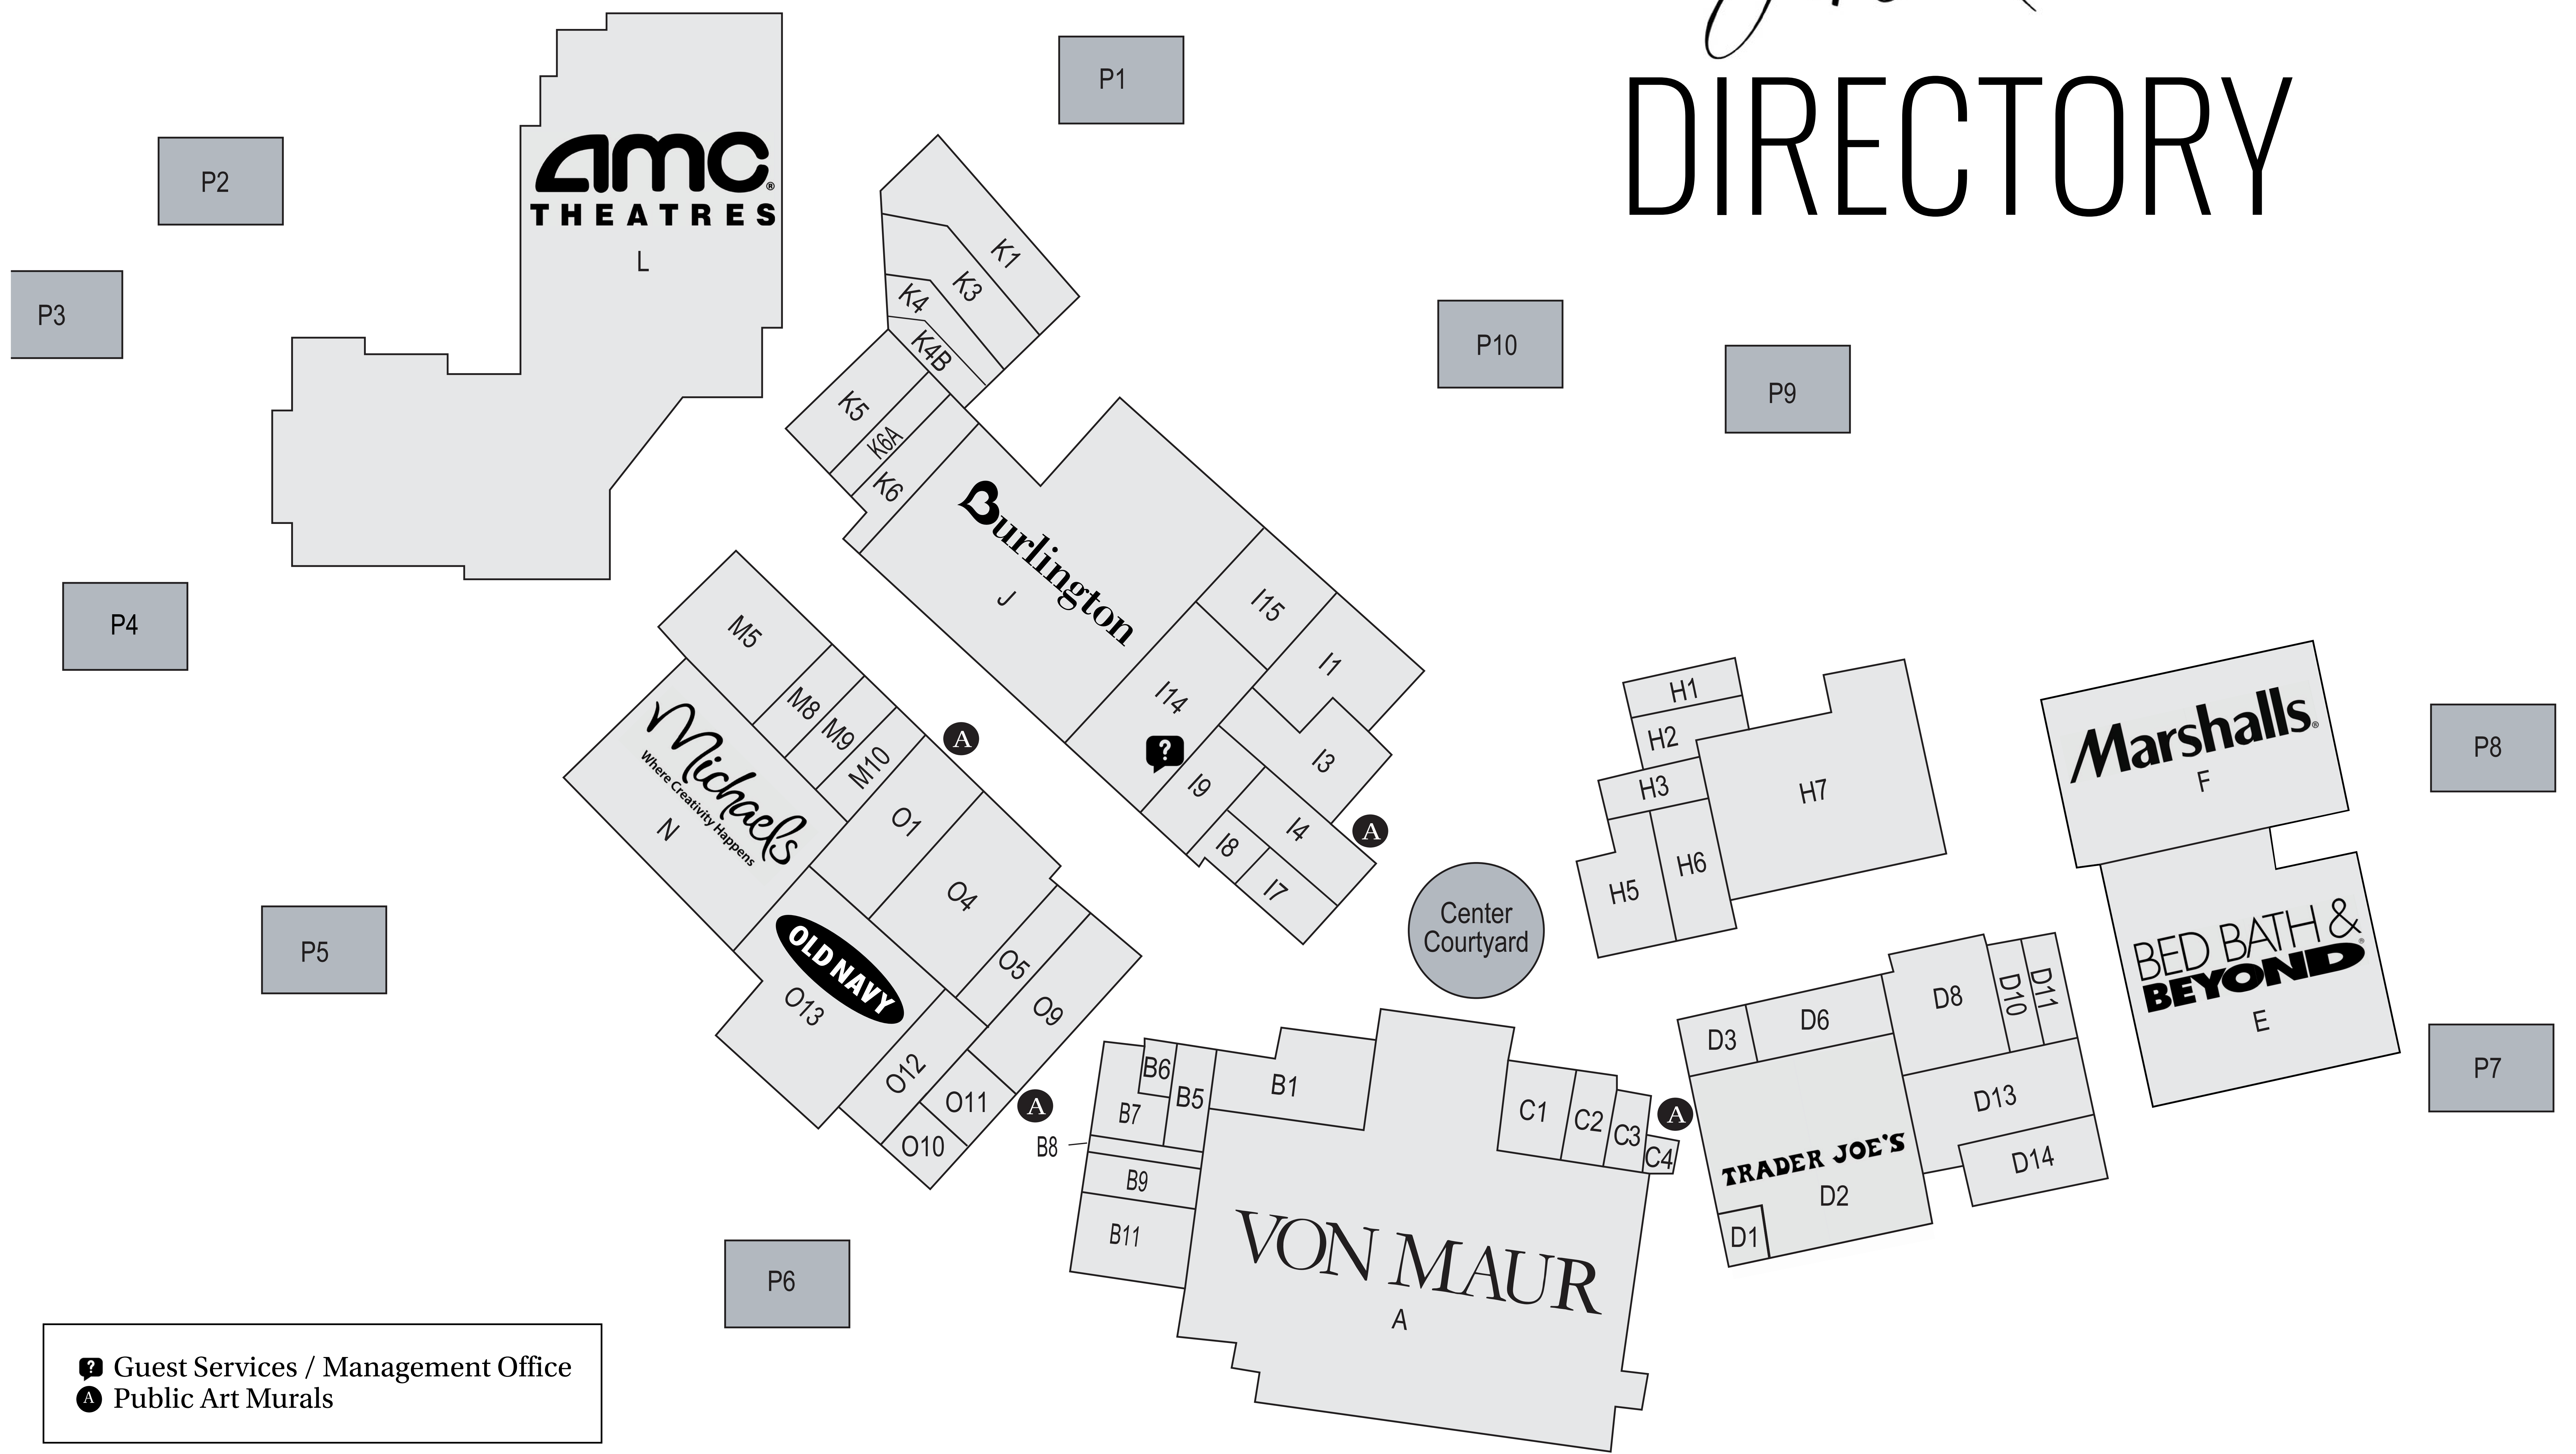

# Jefferson Pointe DIRECTORY

## WOMEN'S APPAREL

- D13 Daily Thread
- I9 Buckle
- J Burlington
- H1 Chico's
- B5 Couture Cottage
- O9 Eddie Bauer
- I4 J.Jill
- H5 Loft
- B6 Mainstream Boutique
- F Marshalls
- O13 Old Navy
- I8 Soma Intimates
- I1 Talbots / Talbots Petites
- O1 Torrid
- B1 Victoria's Secret
- A Von Maur
- C1 White House Black Market

## MEN'S APPAREL

- I9 Buckle
- J Burlington
- O9 Eddie Bauer
- O11 Louie's Tux Shop
- F Marshalls
- O13 Old Navy
- A Von Maur

## RESTAURANTS, FOOD & ENTERTAINMENT

- L AMC Theatres
- M5 Beer Barrel Pizza
- P7 Biaggi's Ristorante Italiano
- K6A Bimi Bistro
- O10 BurgerFi
- P6 Chick-Fil-A
- B9 Chicken Salad Chick (Coming Soon)
- B11 Chipotle
- K5 Cold Stone Creamery
- D1 DeBrand Fine Chocolates
- P8 Eddie Merlot's
- K1 Flat Top Grill
- I3 goodMRKT Cafe
- P5 Hardee's
- C3 Kung Fu Tea (Coming Soon)
- P1 Logan's Roadhouse
- P9 McAlister's Deli
- P10 O'Charley's
- D14 Panera Bread
- K04 Rockett Fizz
- P3 Smokey Bones Bar & Fire Grill
- P5 Subway
- D2 Trader Joe's
- B7 Yats (Coming Soon)