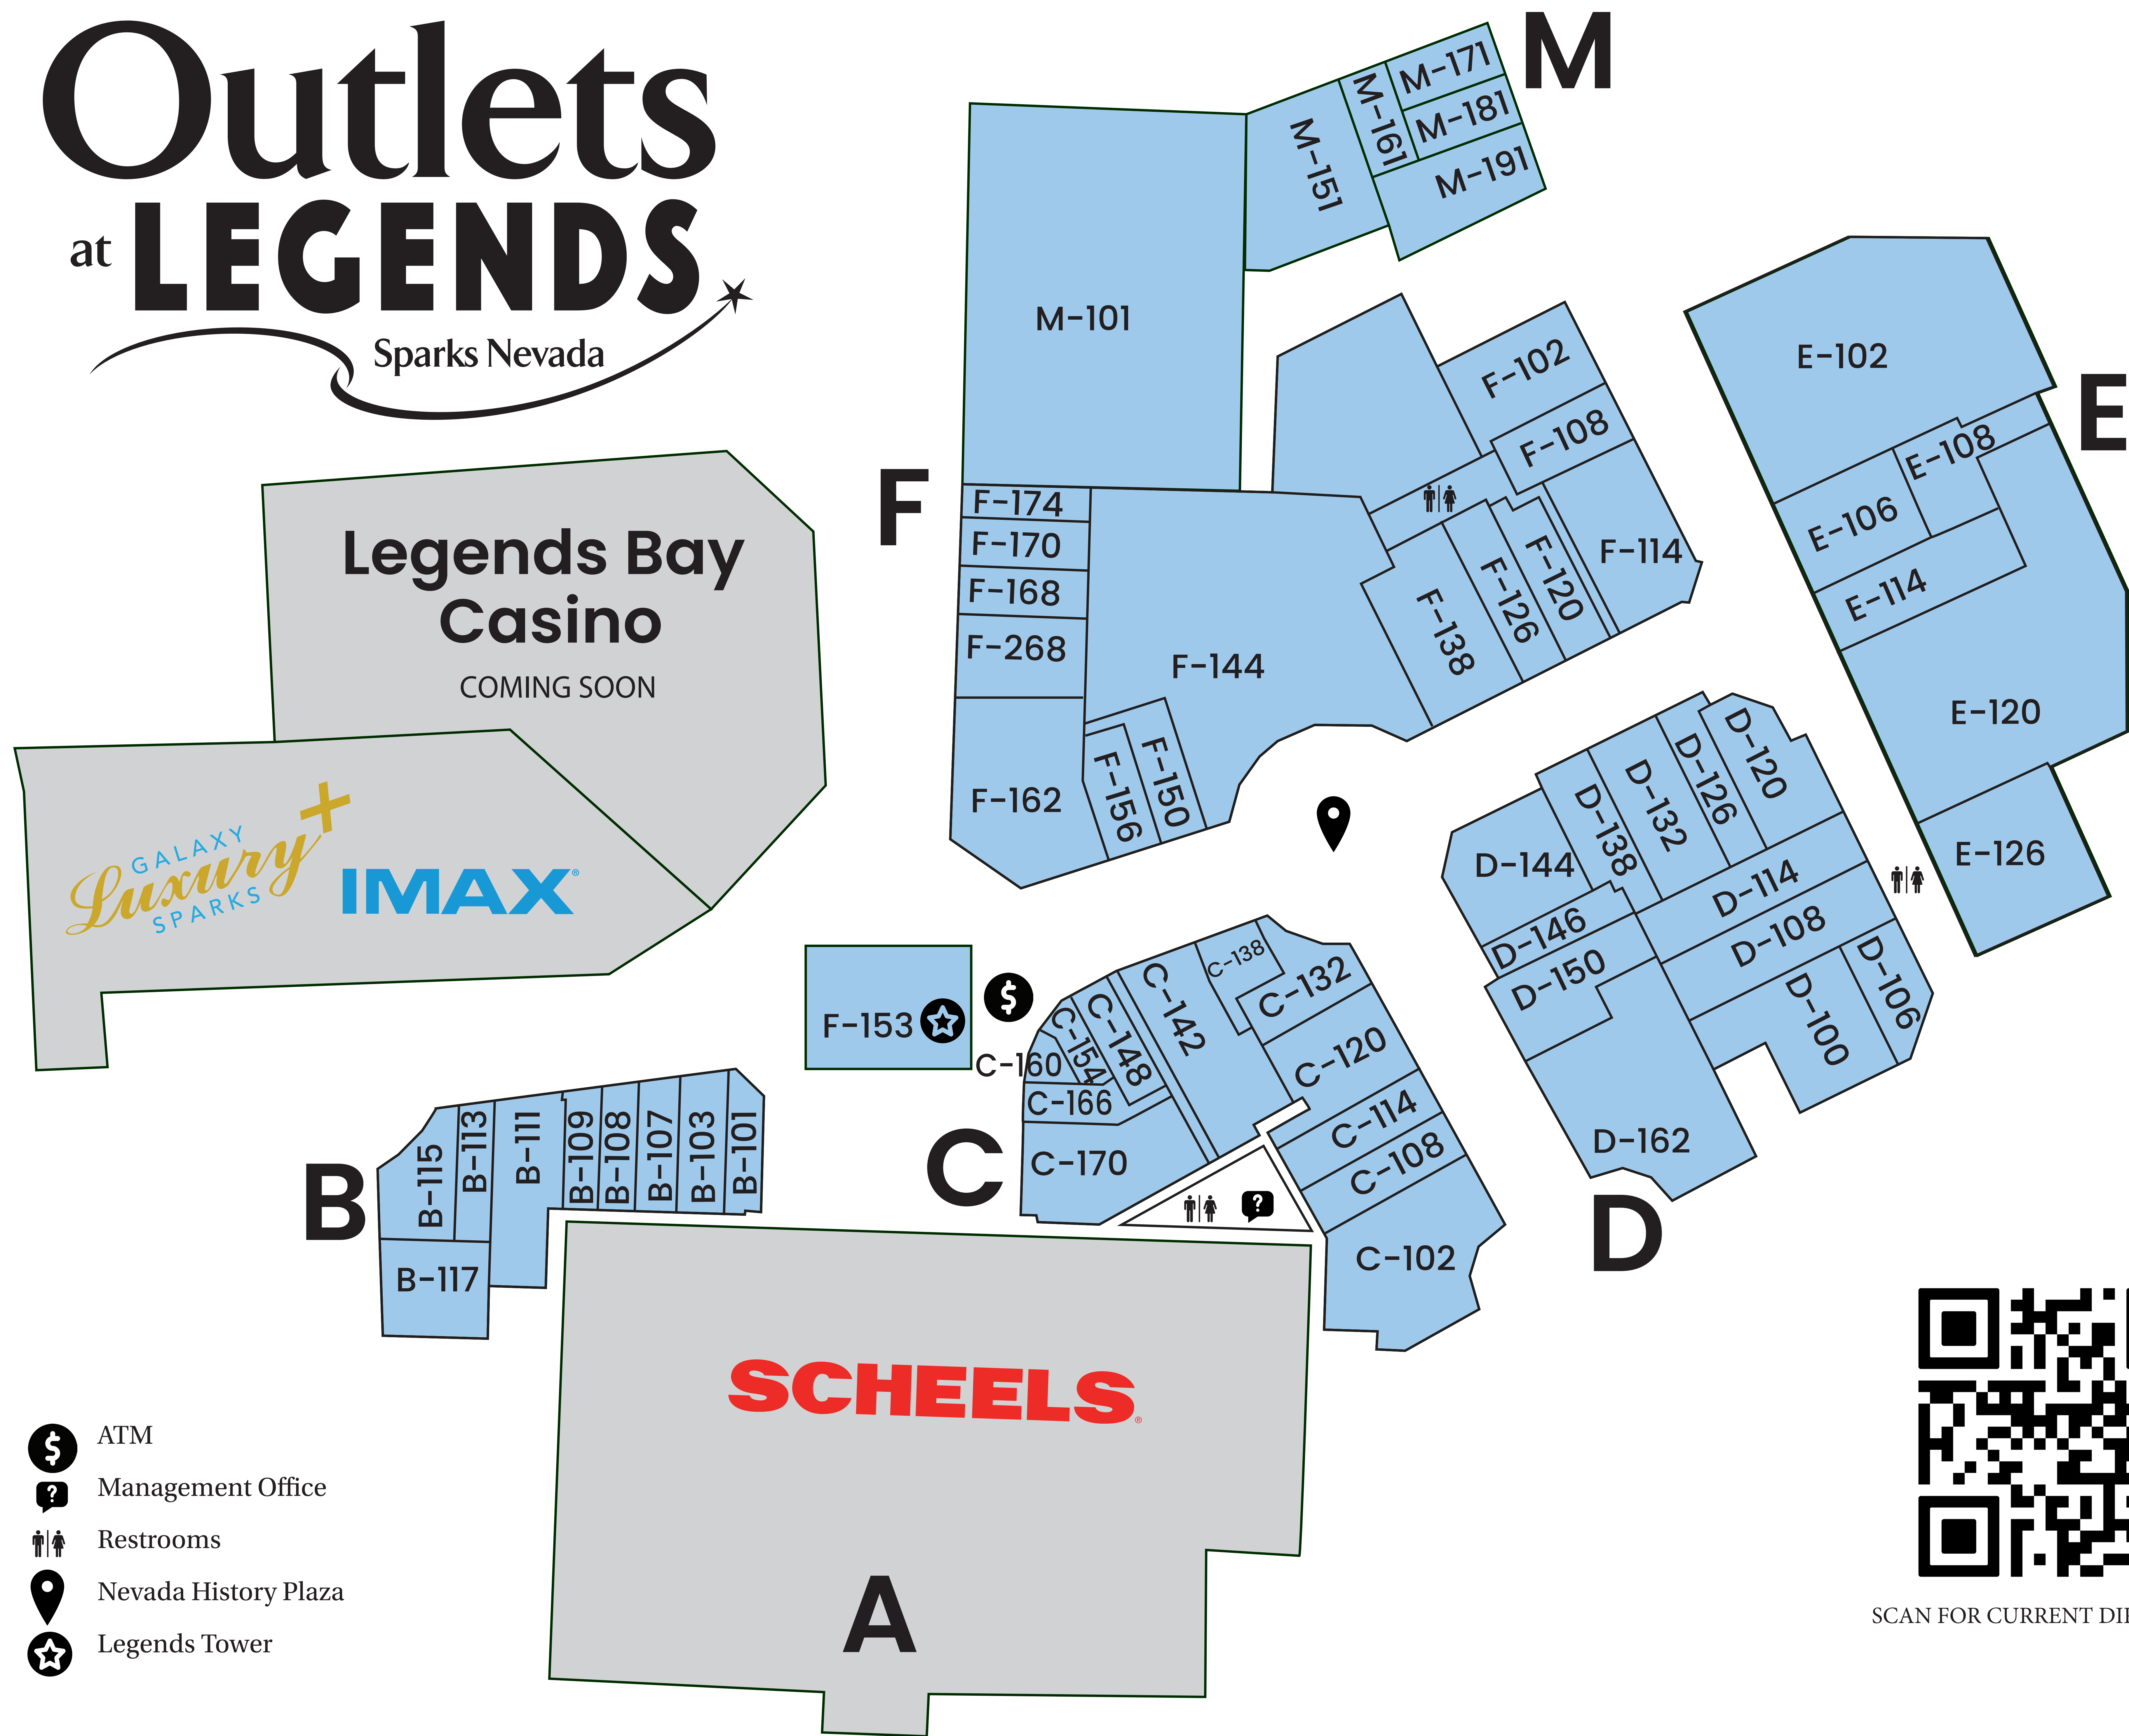

DIRECTORY

Outlets at LEGENDS

Sparks Nevada

SCAN FOR CURRENT DIRECTORY

WOMEN'S APPAREL

- E-126 Adidas Outlet
- C-102 Banana Republic Factory Store
- F-138 Buckle
- M-101 Burlington
- E-106 Charming Charlie
- D-144 Express Factory Outlet
- E-120 F21 Red
- D-162 Gap Factory Store
- F-114 GUESS Factory Store
- F-144 H&M
- E-114 Lane Bryant Outlet
- D-120 Levi's Outlet
- C-142 LOFT Outlet
- D-150 Maurices
- F-162 Nike Factory Store
- F-108 rue21
- PAD-A SCHEELS
- F-120 The Niche
- F-156 Torrid
- D-106 Volcom

MEN'S APPAREL

- E-126 Adidas Outlet
- C-102 Banana Republic Factory Store
- F-138 Buckle
- M-101 Burlington
- D-144 Express Factory Outlet
- E-120 F21 Red
- D-162 Gap Factory Store
- F-114 GUESS Factory Store
- F-144 H&M
- D-120 Levi's Outlet
- F-162 Nike Factory Store
- F-108 rue21
- PAD-A SCHEELS
- D-106 Volcom

- C-148 Axe and Throw
- PAD-F7 Blaze Pizza
- B-108 Sizl
- M-171 Burrito Bandito
- B-111 Cantina Los Tres Hombres
- F-268 Defy
- C-160 Freshberry Frozen Yogurt Cafe
- PAD-G Galaxy Luxury + IMAX Theater
- Pad-A Gina's Cafe (Inside SCHEELS)
- B-117 Grimaldi's Pizzeria
- F-102 Great Full Gardens
- PAD-F1 Habit Burger
- B-113 IMBIB Tap Room
- PAD-F5 Jersey Mikes
- B-103 & E-108 Key & Code Escape Rooms
- M-181 Kissho Sushi
- F-174 Reno Tea Bar
- B-101 Rocket Fizz Soda Pop & Candy Shop

HEALTH & BEAUTY

- C-132 Bath & Body Works Outlet
- F-153 Fragrance Outlet
- F-168 Juice Box Yoga
- M-161 Legends Nail Salon
- M-151 Modern Acupuncture
- M-191 Sephora
- D-146 Style Brow

FOOTWEAR

- E-126 Adidas Outlet
- C-114 Converse Outlet
- C-120 Famous Footwear Outlet
- E-120 F21 Red
- F-144 GUESS Factory Store
- F-162 Nike Factory Store
- E-102 Off Broadway Shoes
- PAD-A SCHEELS
- D-138 Skechers USA Outlet
- D-132 Vans Outlet