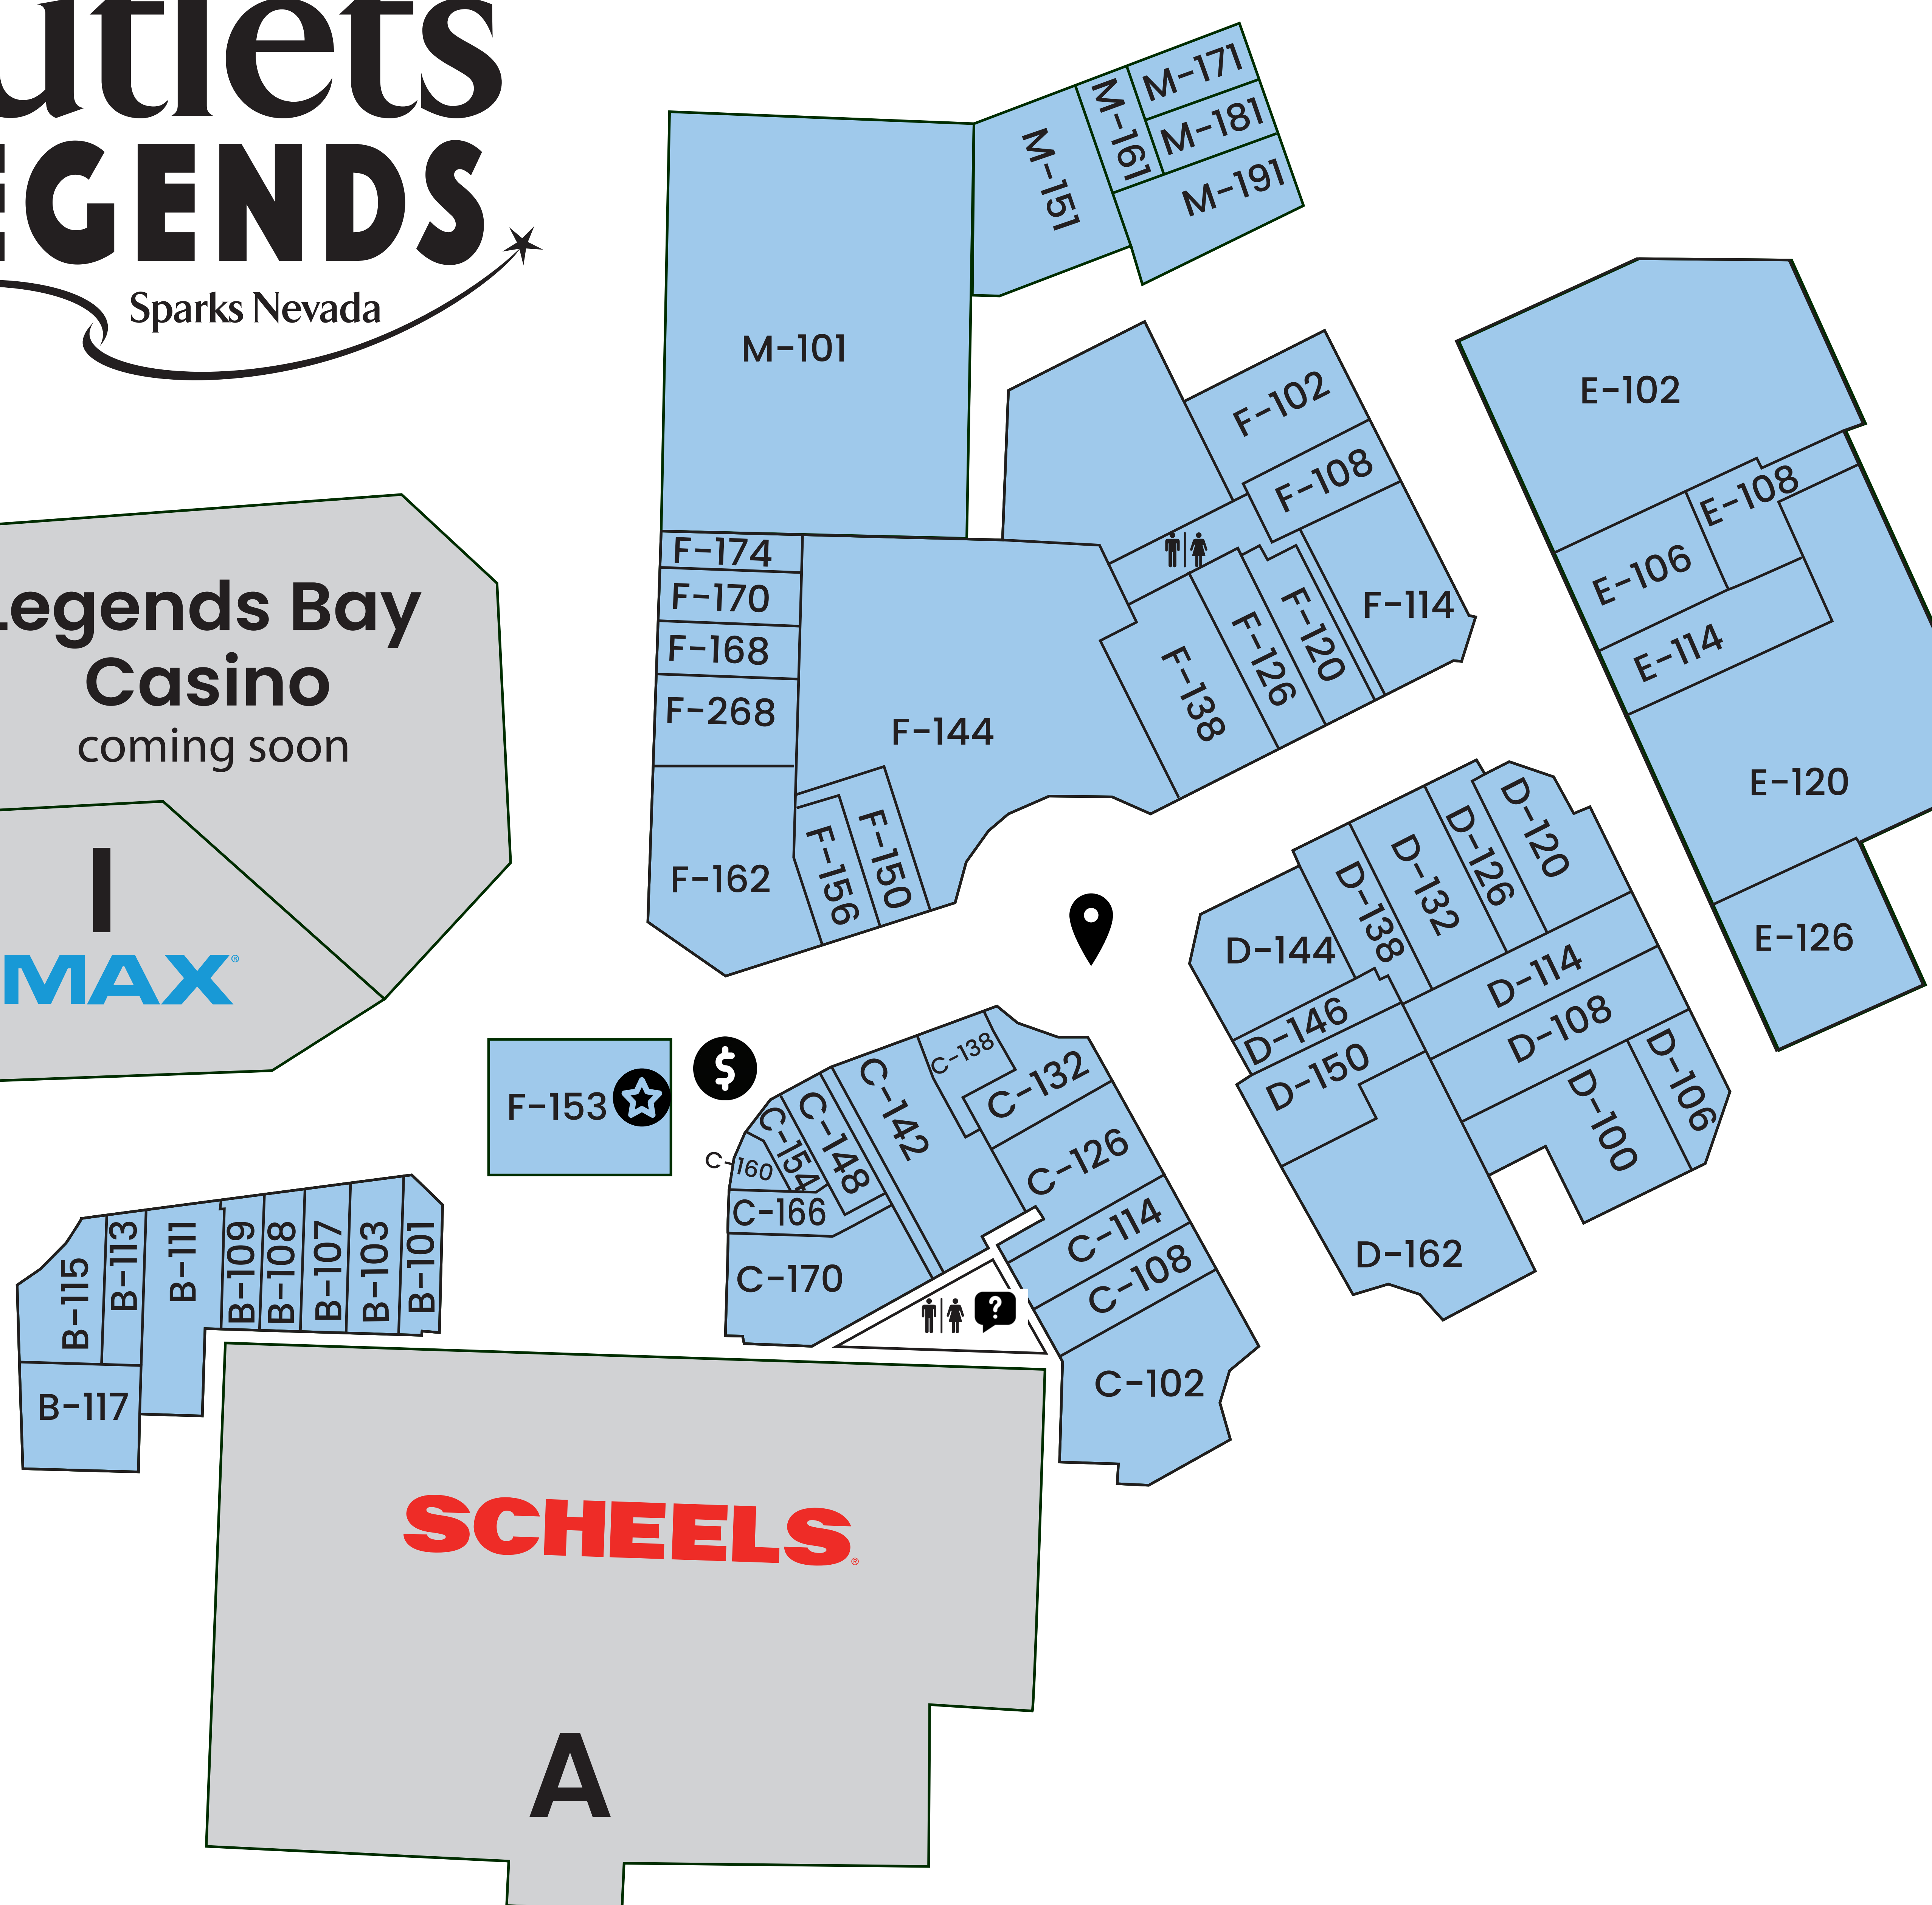

# DIRECTORY

### LEGEND

- ATM
- Management Office
- Restrooms
- Nevada History Plaza
- Legends Tower

### WOMEN'S APPAREL

- E-126 Adidas Outlet
- C-102 Banana Republic Factory Store
- F-138 Buckle
- M-101 Burlington
- D-144 Express Factory Outlet
- E-120 F21 Red
- D-162 Gap Factory Store
- F-114 GUESS Factory Store
- F-144 H&M
- E-114 Lane Bryant Outlet
- D-120 Levi's Outlet
- C-142 LOFT Outlet
- D-150 Maurices
- F-162 Nike Factory Store
- F-108 rue21
- Bldg. A SCHEELS
- F-120 The Niche
- F-156 Torrid
- D-106 Volcom
- D-126 Zumiez

### CHILDREN'S APPAREL

- M-101 Burlington
- D-114 Carter's/OshKosh Outlet
- E-120 F21 Red
- D-162 Gap Factory Store
- F-144 H&M
- F-162 Nike Factory Store
- Bldg. A SCHEELS
- D-106 Volcom
- D-126 Zumiez