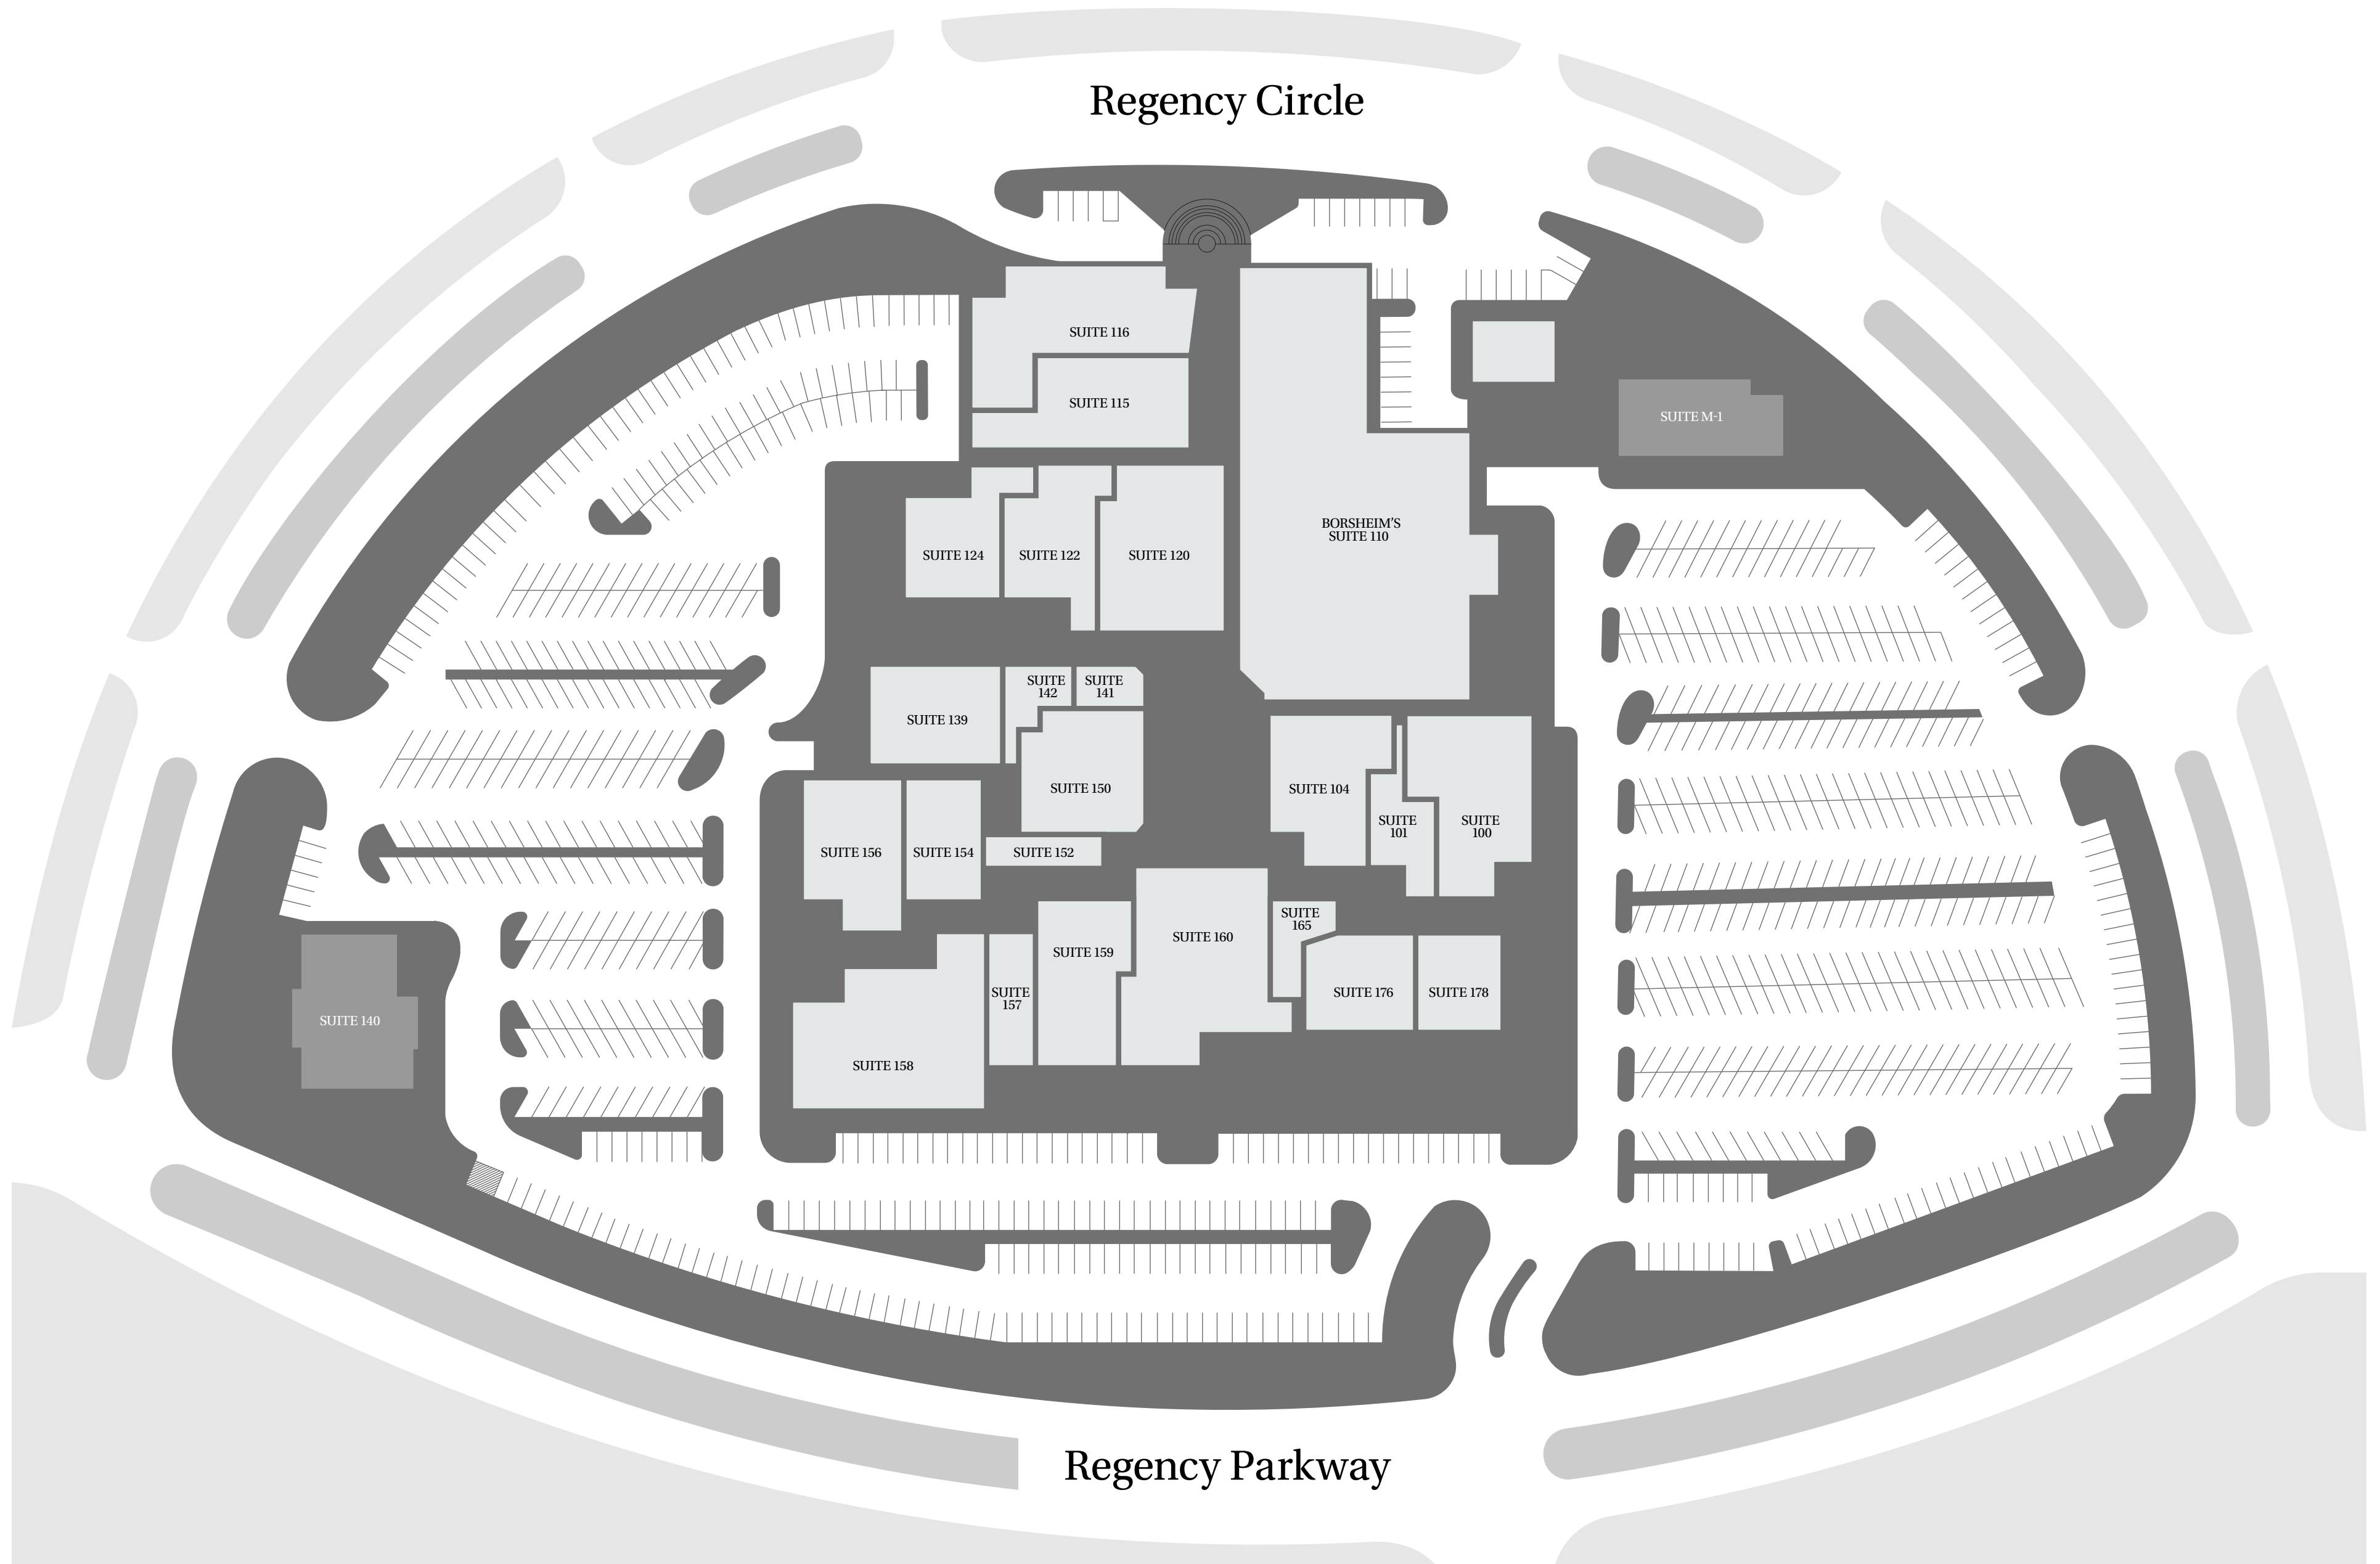

DIRECTORY

APPAREL

- 176 Ann Taylor
- 158 Anthropologie
- 152 Apricot Lane
- 178 Evereve
- 159 Loft

HEALTH & BEAUTY

- M-1 Drybar
- 139 Garbo's Salon & Spa
- 165 Nails Spa Village

HOME GOODS

- 141 LoveSac
- 160 Pottery Barn
- 150 Williams-Sonoma

RESTAURANTS & FOOD

- 100 Bonefish Grill
- 110 Borsheim's
- 140 Fleming's Prime Steakhouse & Wine Bar

SPECIALTY

- 110 Borsheims
- 142 For The One Bridal
- 157 Learning Express Toys
- 115 Premier Claims
- 122 Premier Claims

SCAN FOR
CURRENT DIRECTORY