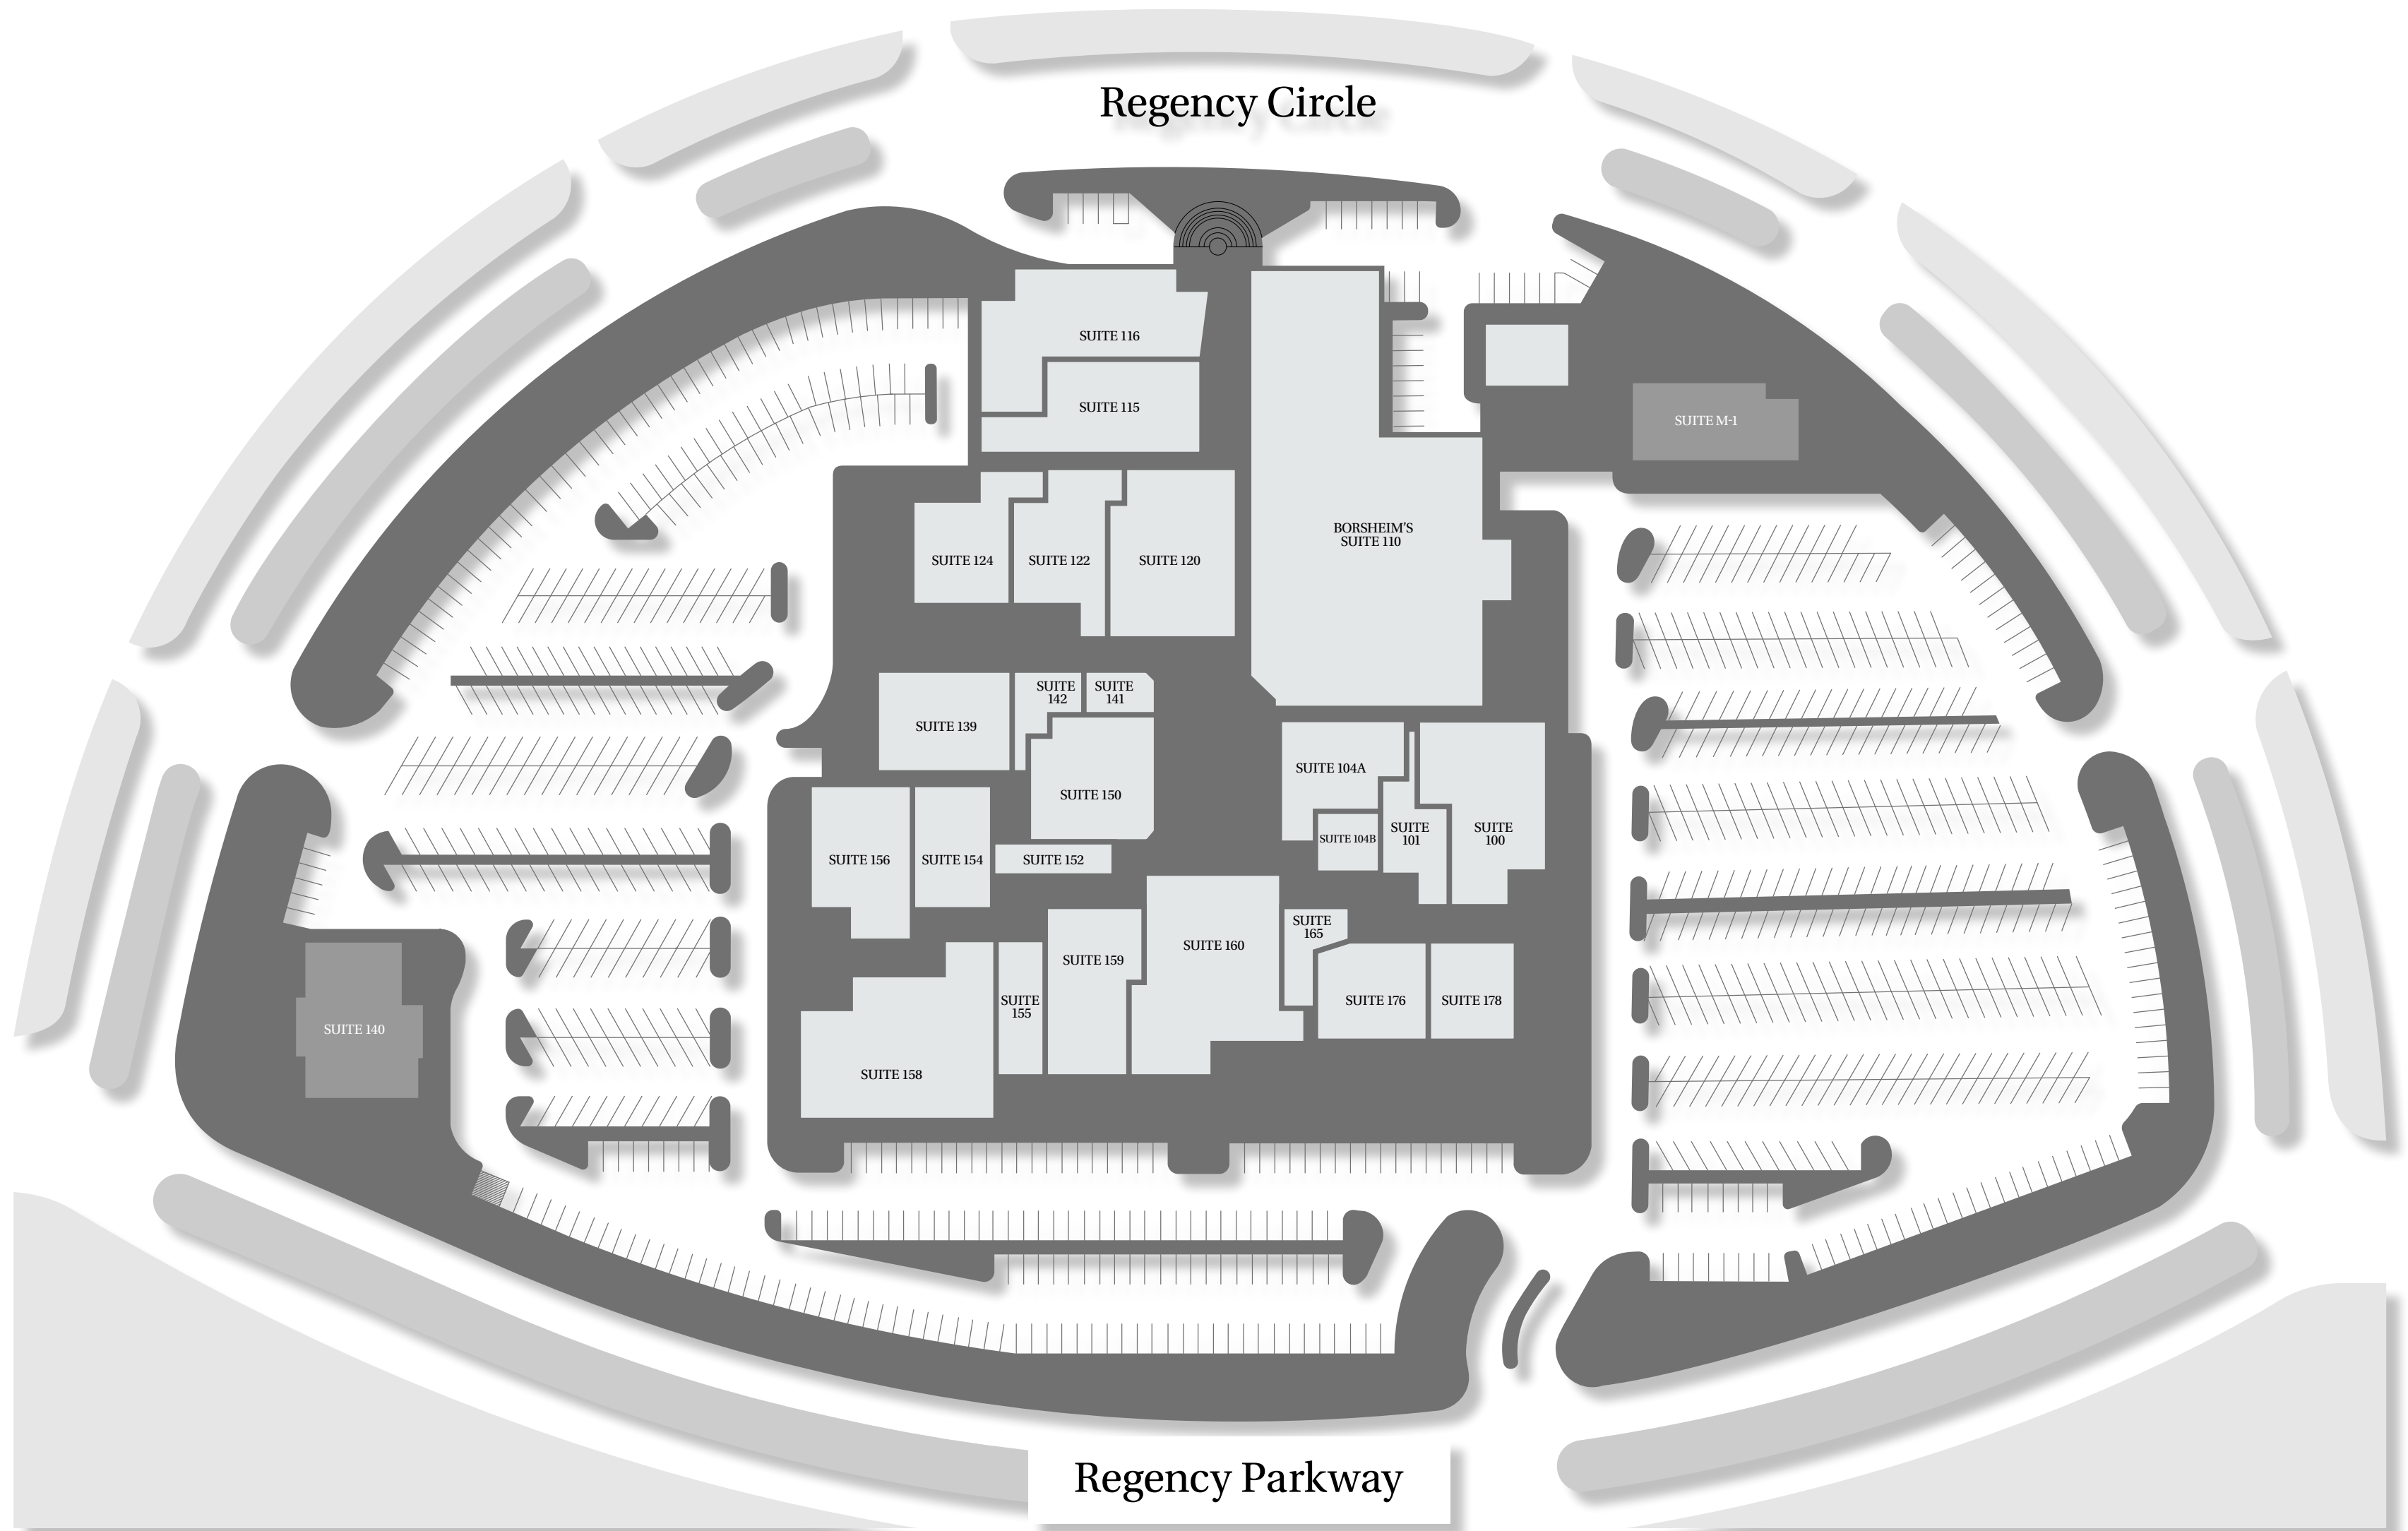

DIRECTORY

APPAREL

- 176 Ann Taylor
- 158 Anthropologie
- 154 Daily Thread
- 175 EVEREVE
- 159 Loft
- 156 lululemon

HEALTH & BEAUTY

- M-1 Drybar
- 139 Garbo's Salon & Spa
- 165 Nails Spa Village
- 104A Valo Wellness Spa

HOME GOODS

- 141 LoveSac
- 160 Pottery Barn
- 150 Williams-Sonoma

RESTAURANTS & FOOD

- 100 Bonefish Grill
- 140 Fleming's Prime Steakhouse & Wine Bar
- 124 Kinaara

SPECIALTY

- 110 Borsheim's
- 142 For The One Bridal
- 155 Learning Express Toys

SCAN FOR CURRENT DIRECTORY
RegencyShopping.com

REGENCY