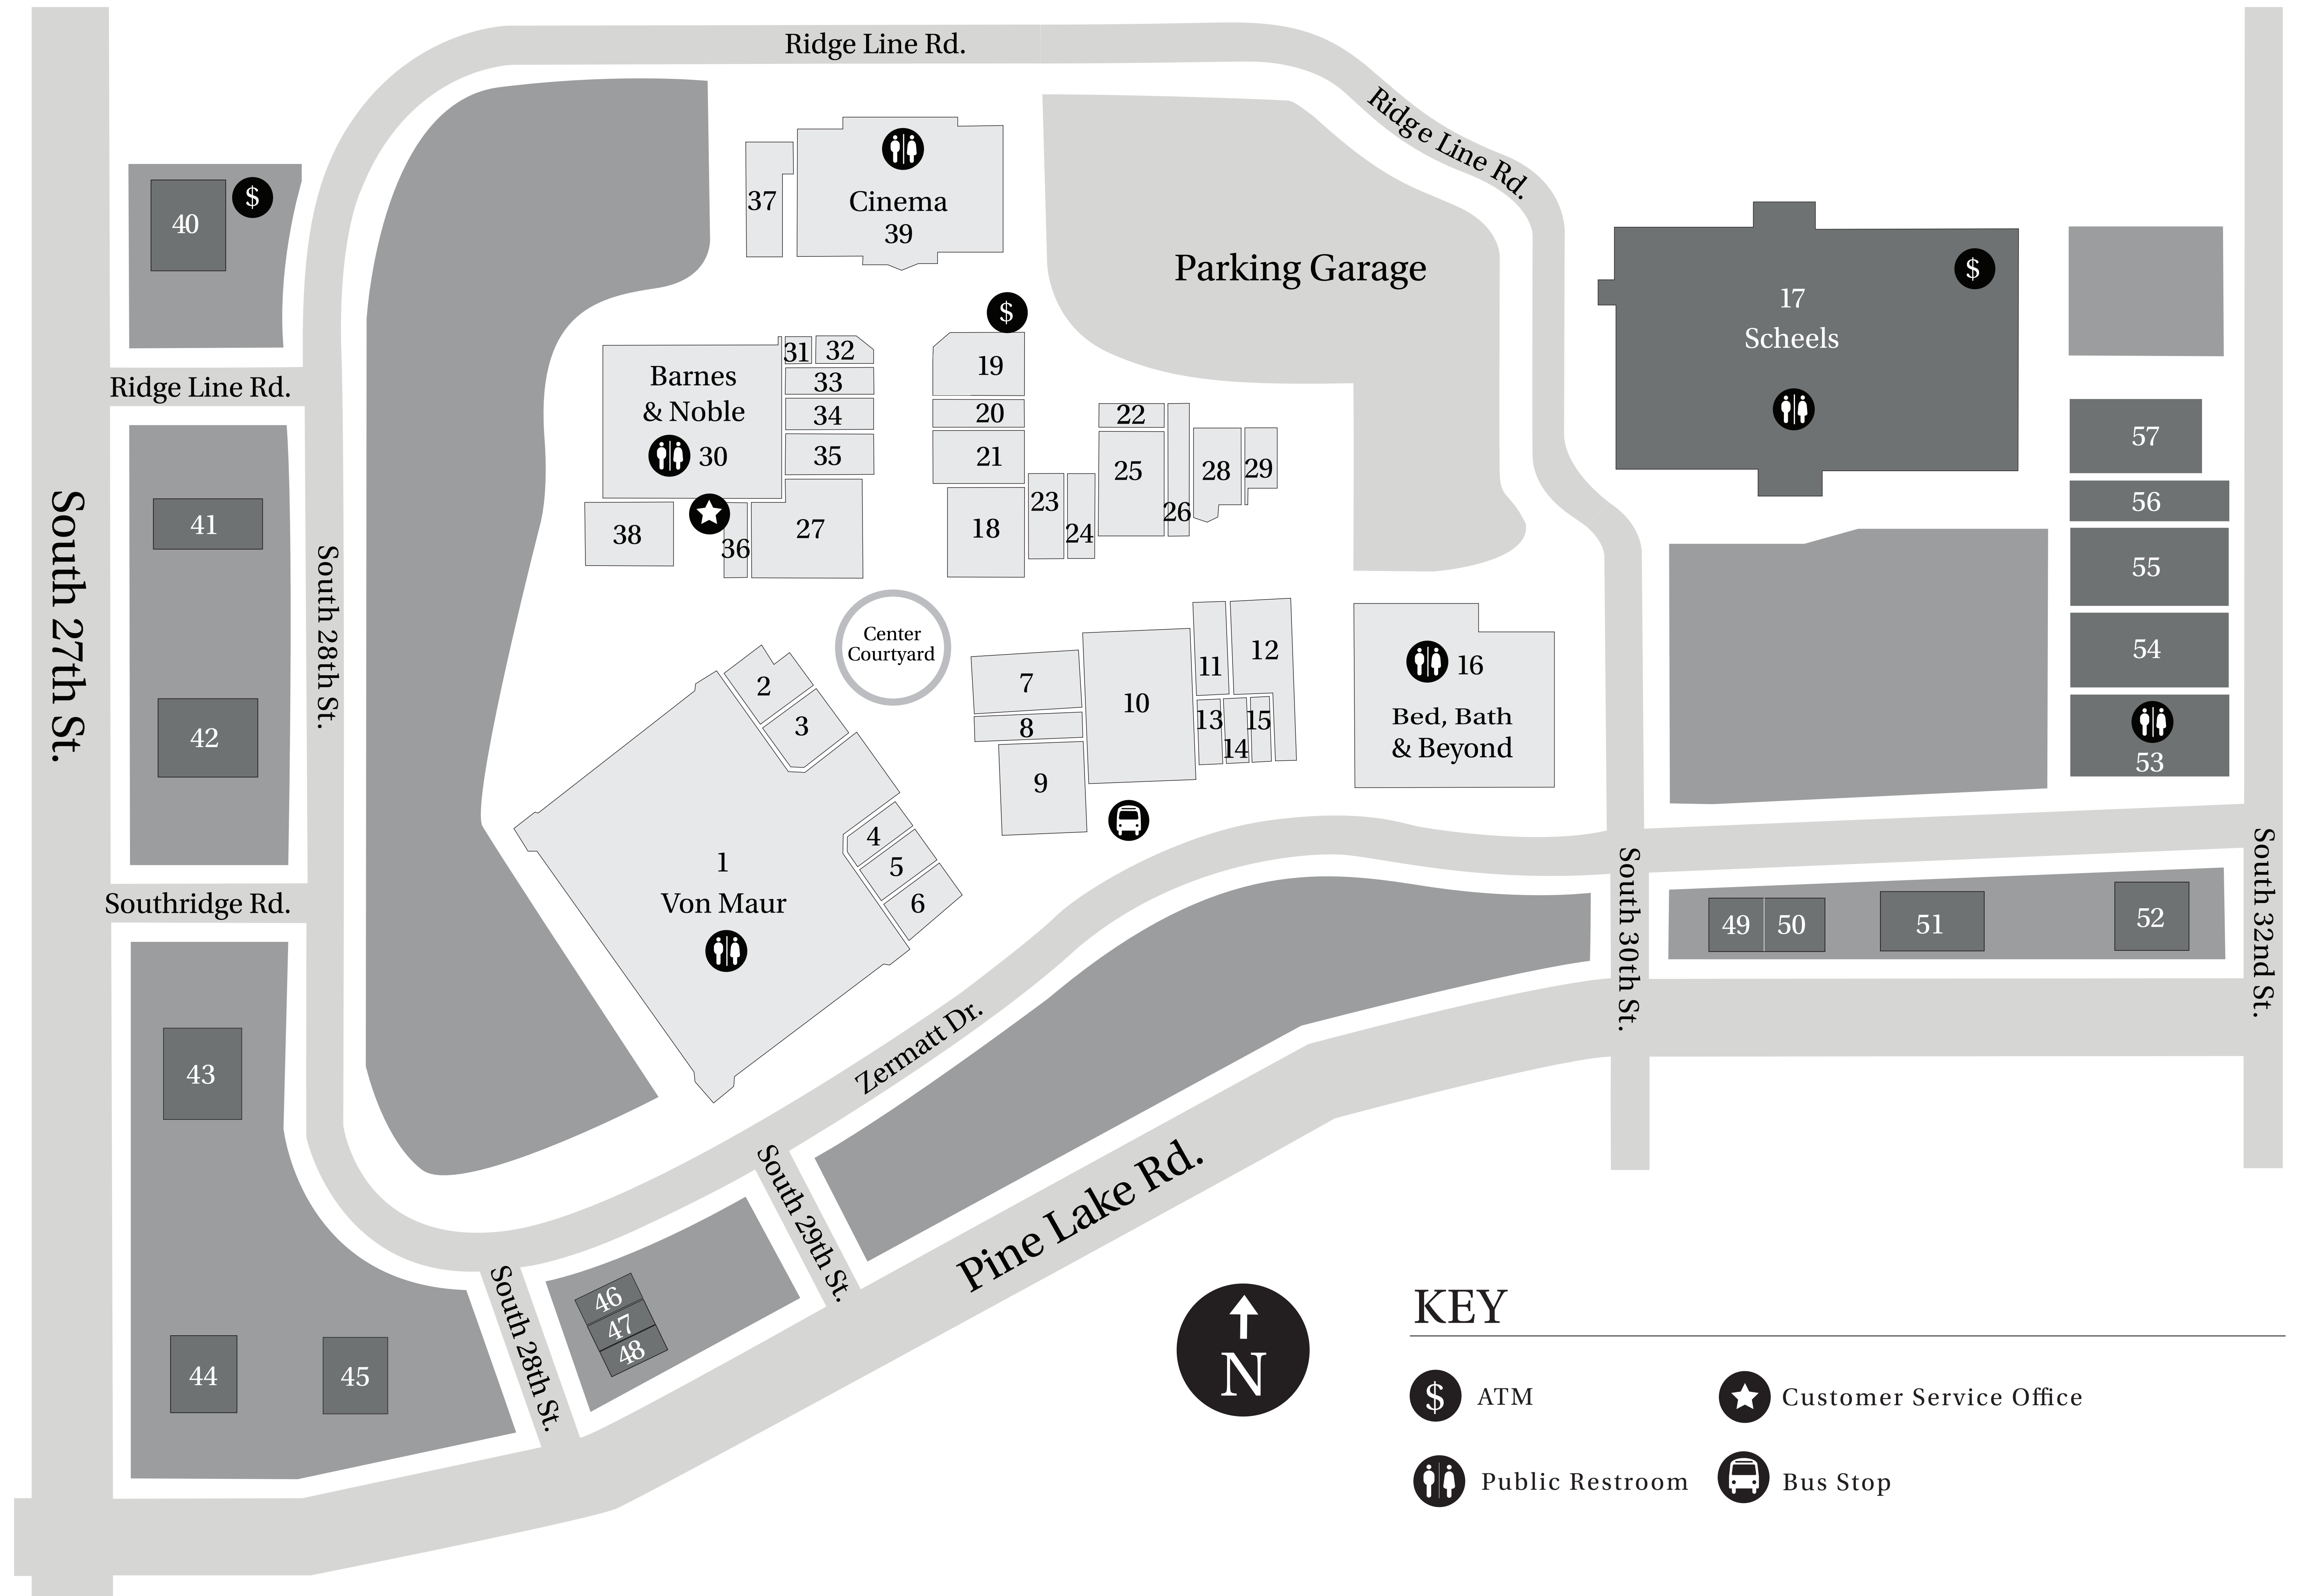

DIRECTORY

APPAREL

- 7 Buckle
- 23 Chico's
- 20 H. Flynn Designs
- 6 J.Jill
- 35 Maurices
- 10 Old Navy
- 17 SCHEELS
- 38 Talbots
- 25 Versona*
- 1 Von Maur
- 8 White House | Black Market

RESTAURANTS, FOOD & BEVERAGE

- 30 Barnes & Noble Café
- 32 Charred Burger
- 43 Chick-fil-A*
- 42 Chili's
- 31 Cold Stone Creamery
- 45 Famous Dave's
- 17 Ginna's Café at SCHEELS
- 47 Goodly Cookies (Coming Soon)
- 52 Hacienda RealL
- 44 McDonald's
- 37 Old Chicago
- 19 Ollie & Hobbes
- 39 Reel Sizzle at SouthPointe Cinema
- 5 Rocket Fizz
- 41 Taco Bell
- 48 Valentino's

SPECIALTY

- 30 Barnes & Noble
- 16 Bed Bath & Beyond
- 54 Famous Footwear
- 40 First National Bank
- 14 GameStop
- 21 Hallmark
- 51 Michaels
- 53 Office Depot*
- 57 Party City
- 2 Sartor Hamann Jewelers
- 17 SCHEELS
- 46 T-Mobile
- 55 Trader Joe's
- 49 Verizon*

HEALTH & BEAUTY

- 24 Bath & Body Works
- 29 Beauty First
- 13 European Wax Center (Coming Soon)
- 15 GNC
- 11 LensCrafters
- 36 Lush Cosmetics*
- 4 Pure Barre
- 26 Sephora
- 12 Sola Salon Studios*
- 56 Ulta Beauty

DEPARTMENT STORES

- 1 Von Maur

THEATRES

- 39 Marcus SouthPointe Cinema

KEY

- $ ATM
- ★ Customer Service Office
- Public Restroom
- Bus Stop

SOUTHPOINTE GIFT CARDS

- ★ Customer Service Office
  M-F: 9 am - 5 pm

*Locations where SouthPointe gift cards are not accepted.

SCAN FOR
CURRENT DIRECTORY