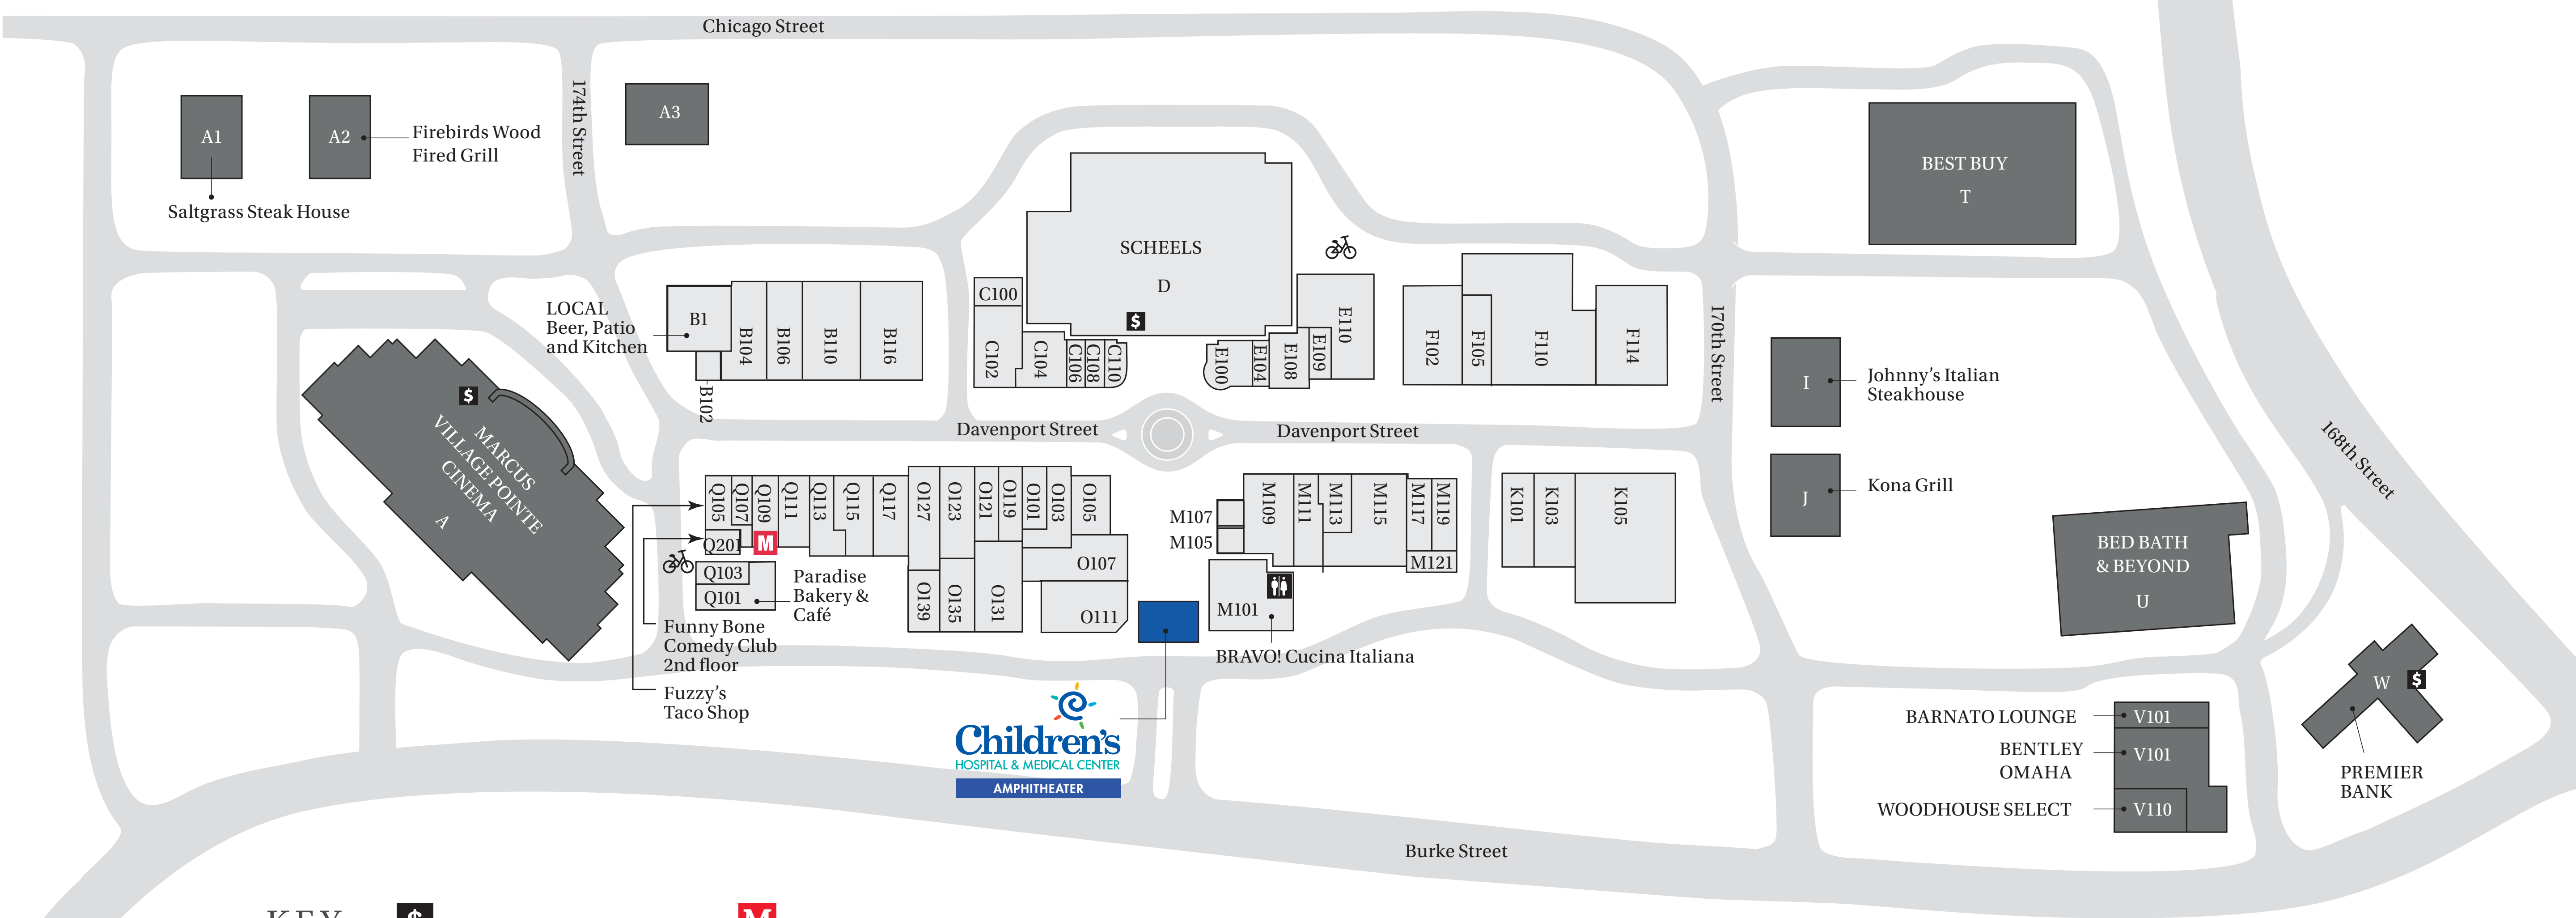

DIRECTORY

- KEY**
- ATM
 - Bike Rack
 - Public Restroom
 - Management Office (2nd floor by the Funny Bone Comedy Club)

KID'S APPAREL

- Q113 Carter's
- B110 GapKids/babyGap
- K105 Old Navy
- D SCHEELS

WOMEN'S APPAREL

- O127 Altar'd State
- B116 American Eagle Outfitters
- O123 Arula
- F105 Athleta
- M115 Banana Republic
- M109 Buckle
- O105 Chico's
- O119 Coach
- M119 EVEREVE
- M113 francesca's
- B110 Gap/GapBody
- O103 J.Jill
- M111 LOFT
- C104 lululemon
- E108 Madewell (Coming Soon)
- B106 maurices
- K105 Old Navy
- D SCHEELS
- C102 Soft Surroundings
- M117 Soma
- O131 Urban Outfitters
- E100 White House | Black Market

MEN'S APPAREL

- B116 American Eagle Outfitters
- M115 Banana Republic
- M109 Buckle
- B110 Gap
- C104 lululemon
- E108 Madewell (Coming Soon)
- B106 maurices
- K105 Old Navy
- D SCHEELS
- M121 Tip Top Tux
- O131 Urban Outfitters

RESTAURANTS, FOOD & ENTERTAINMENT

- Q115 402 Eat + Drink
- V101 Barnato Lounge
- M101 BRAVO! Cucina Italiana
- B102 Cold Stone Creamery
- F114 Cops Pizza Company (Coming Soon)
- C106 Eat Fit Go
- A2 Firebirds Wood Fired Grill
- Q201 Funny Bone Comedy Club
- Q105 Fuzzy's Taco Shop
- C108 Goodly Cookies
- I Johnny's Italian Steakhouse
- J Kona Grill
- B1 LOCAL Beer, Patio and Kitchen
- A Marcus Village Pointe Cinema
- Q101 Paradise Bakery & Café
- B104 Rocky Mountain Chocolate Factory
- A1 Saltgrass Steak House
- M107 Scooter's Coffeehouse