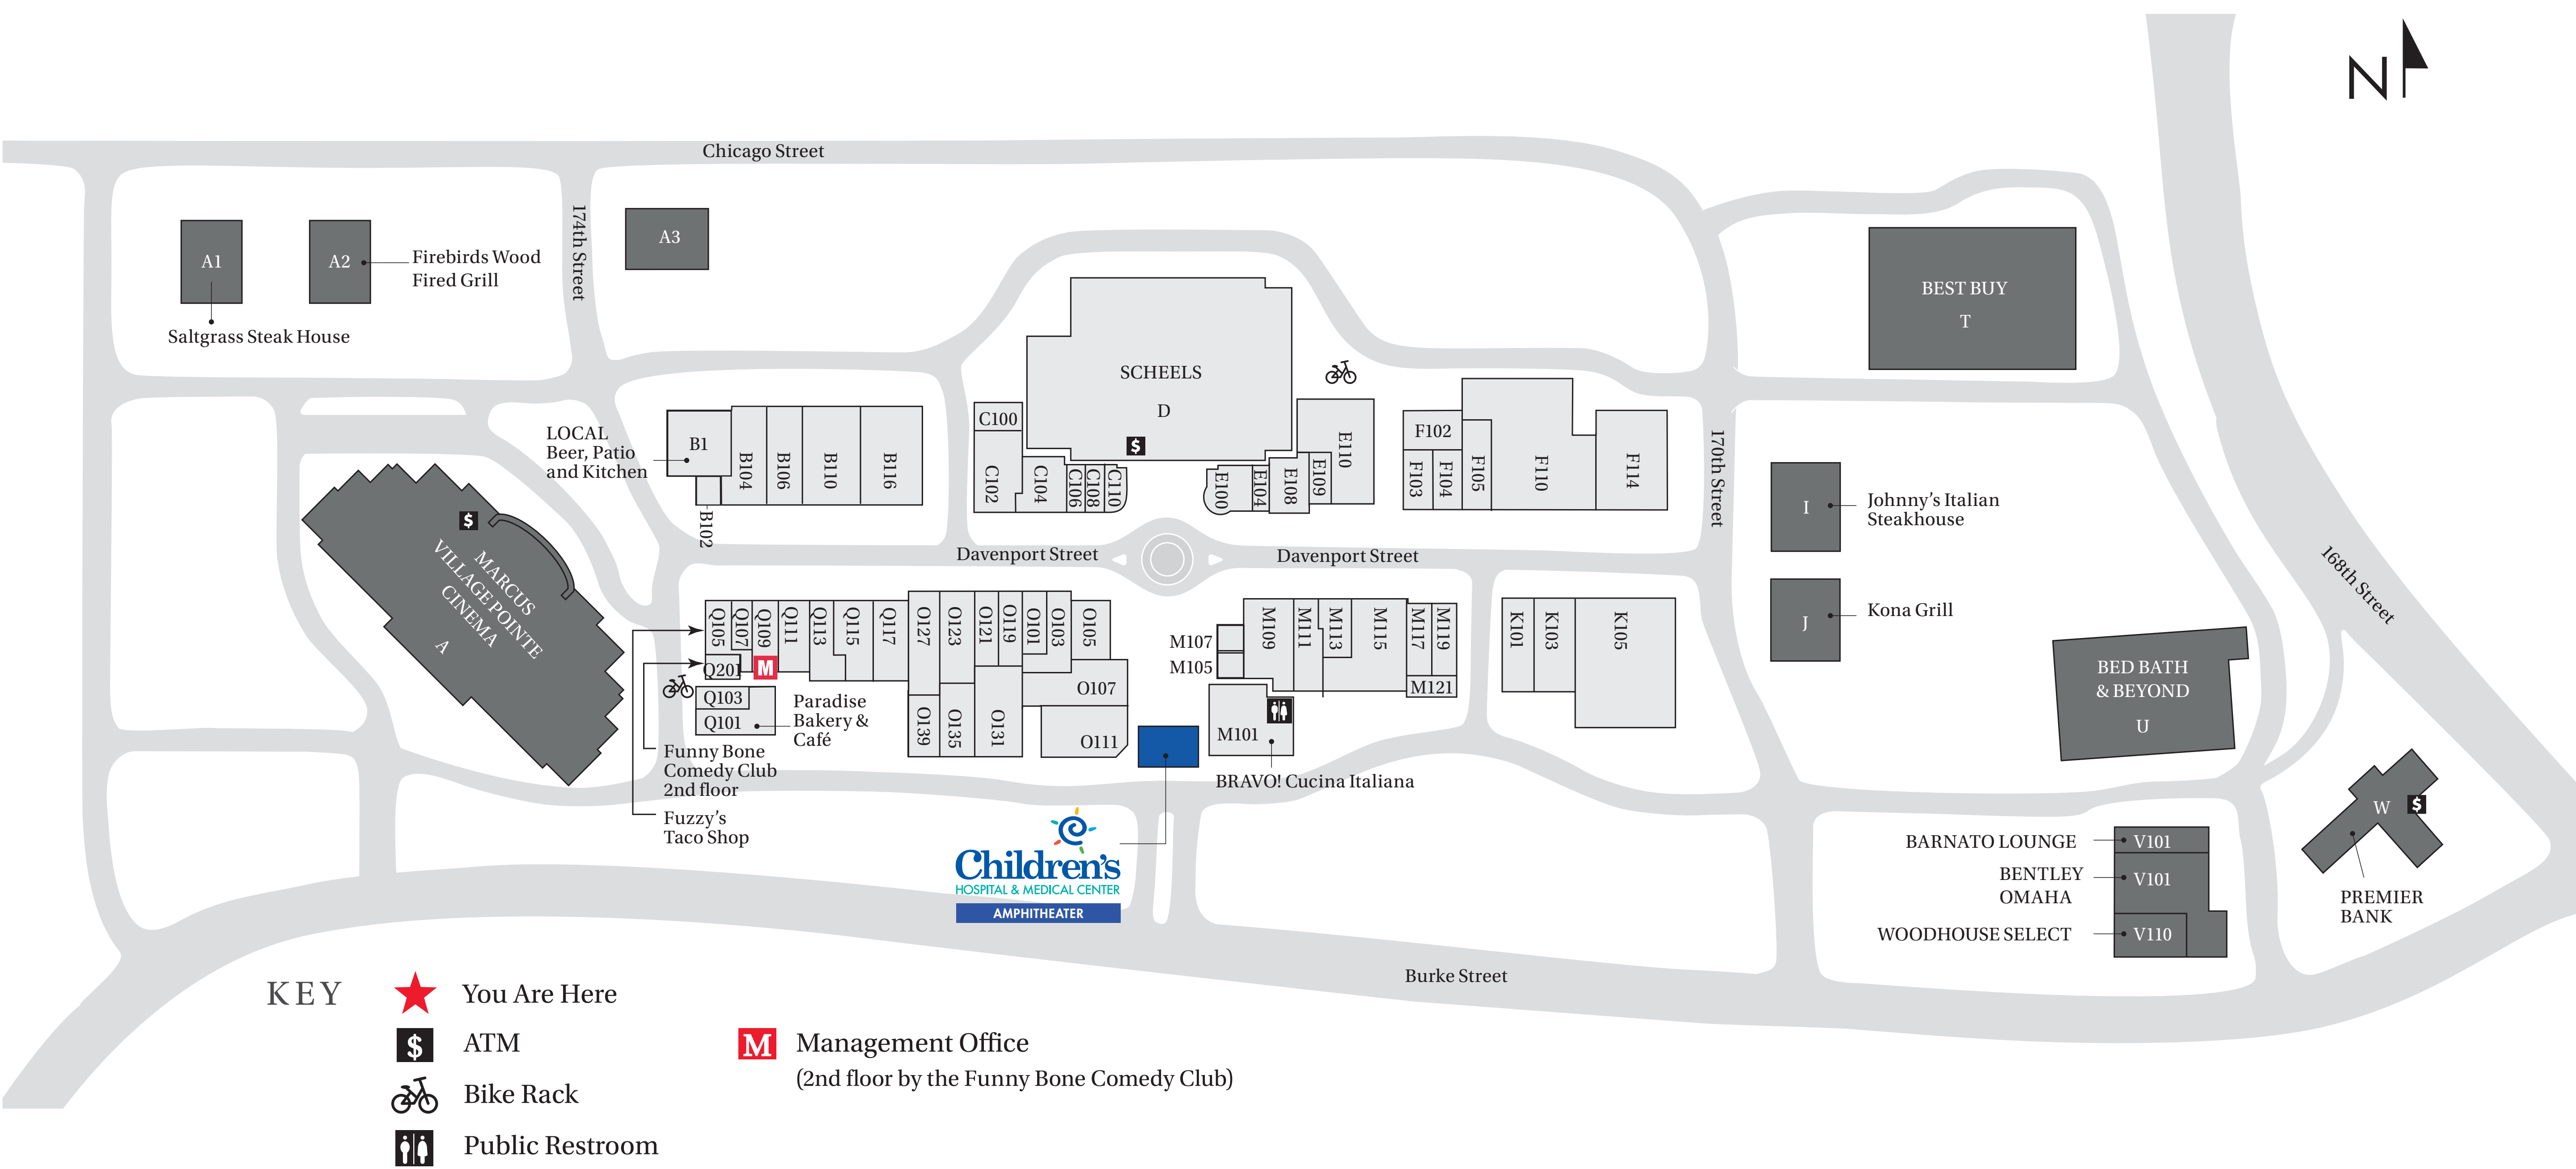

DIRECTORY

WOMEN'S APPAREL

- O127 Altar'd State
- B116 American Eagle Outfitters
- O123 Arula
- F105 Athleta
- M115 Banana Republic
- M109 Buckle
- O105 Chico's
- O119 Coach
- M119 EVEREVE
- F103 Fabletics
- M113 francesca's
- B110 Gap/GapBody
- O103 J.Jill
- M111 LOFT
- C104 lululemon
- E108 Madewell
- B106 maurices
- F104 OFFLINE
- K105 Old Navy
- D SCHEELS
- M117 Soma
- O131 Urban Outfitters
- E100 White House | Black Market

KID'S APPAREL

- Q113 Carter's
- B110 GapKids/babyGap
- K105 Old Navy
- D SCHEELS

RESTAURANTS, FOOD & ENTERTAINMENT

- Q115 402 Eat + Drink
- V101 Barnato Lounge
- M101 BRAVO! Cucina Italiana
- B102 Cold Stone Creamery
- C106 Eat Fit Go
- A2 Firebirds Wood Fired Grill
- Q201 Funny Bone Comedy Club
- Q105 Fuzzy's Taco Shop
- C108 Goodly Cookies
- I Johnny's Italian Steakhouse
- J Kona Grill
- B1 LOCAL Beer, Patio and Kitchen
- A Marcus Village Pointe Cinema
- Q101 Paradise Bakery & Café
- B104 Rocky Mountain Chocolate Factory
- A1 Saltgrass Steak House
- M107 Scooter's Coffeehouse

HEALTH & BEAUTY

- Q111 Bath & Body Works
- O135 CycleBar
- O107 Garbo's Salon & Spa
- E104 Lush Cosmetics
- O139 Pearle Vision
- Q109 Restore Hyper Wellness
- K103 Sephora
- C100 V Nails
- O121 Warby Parker

SCAN FOR
CURRENT DIRECTORY