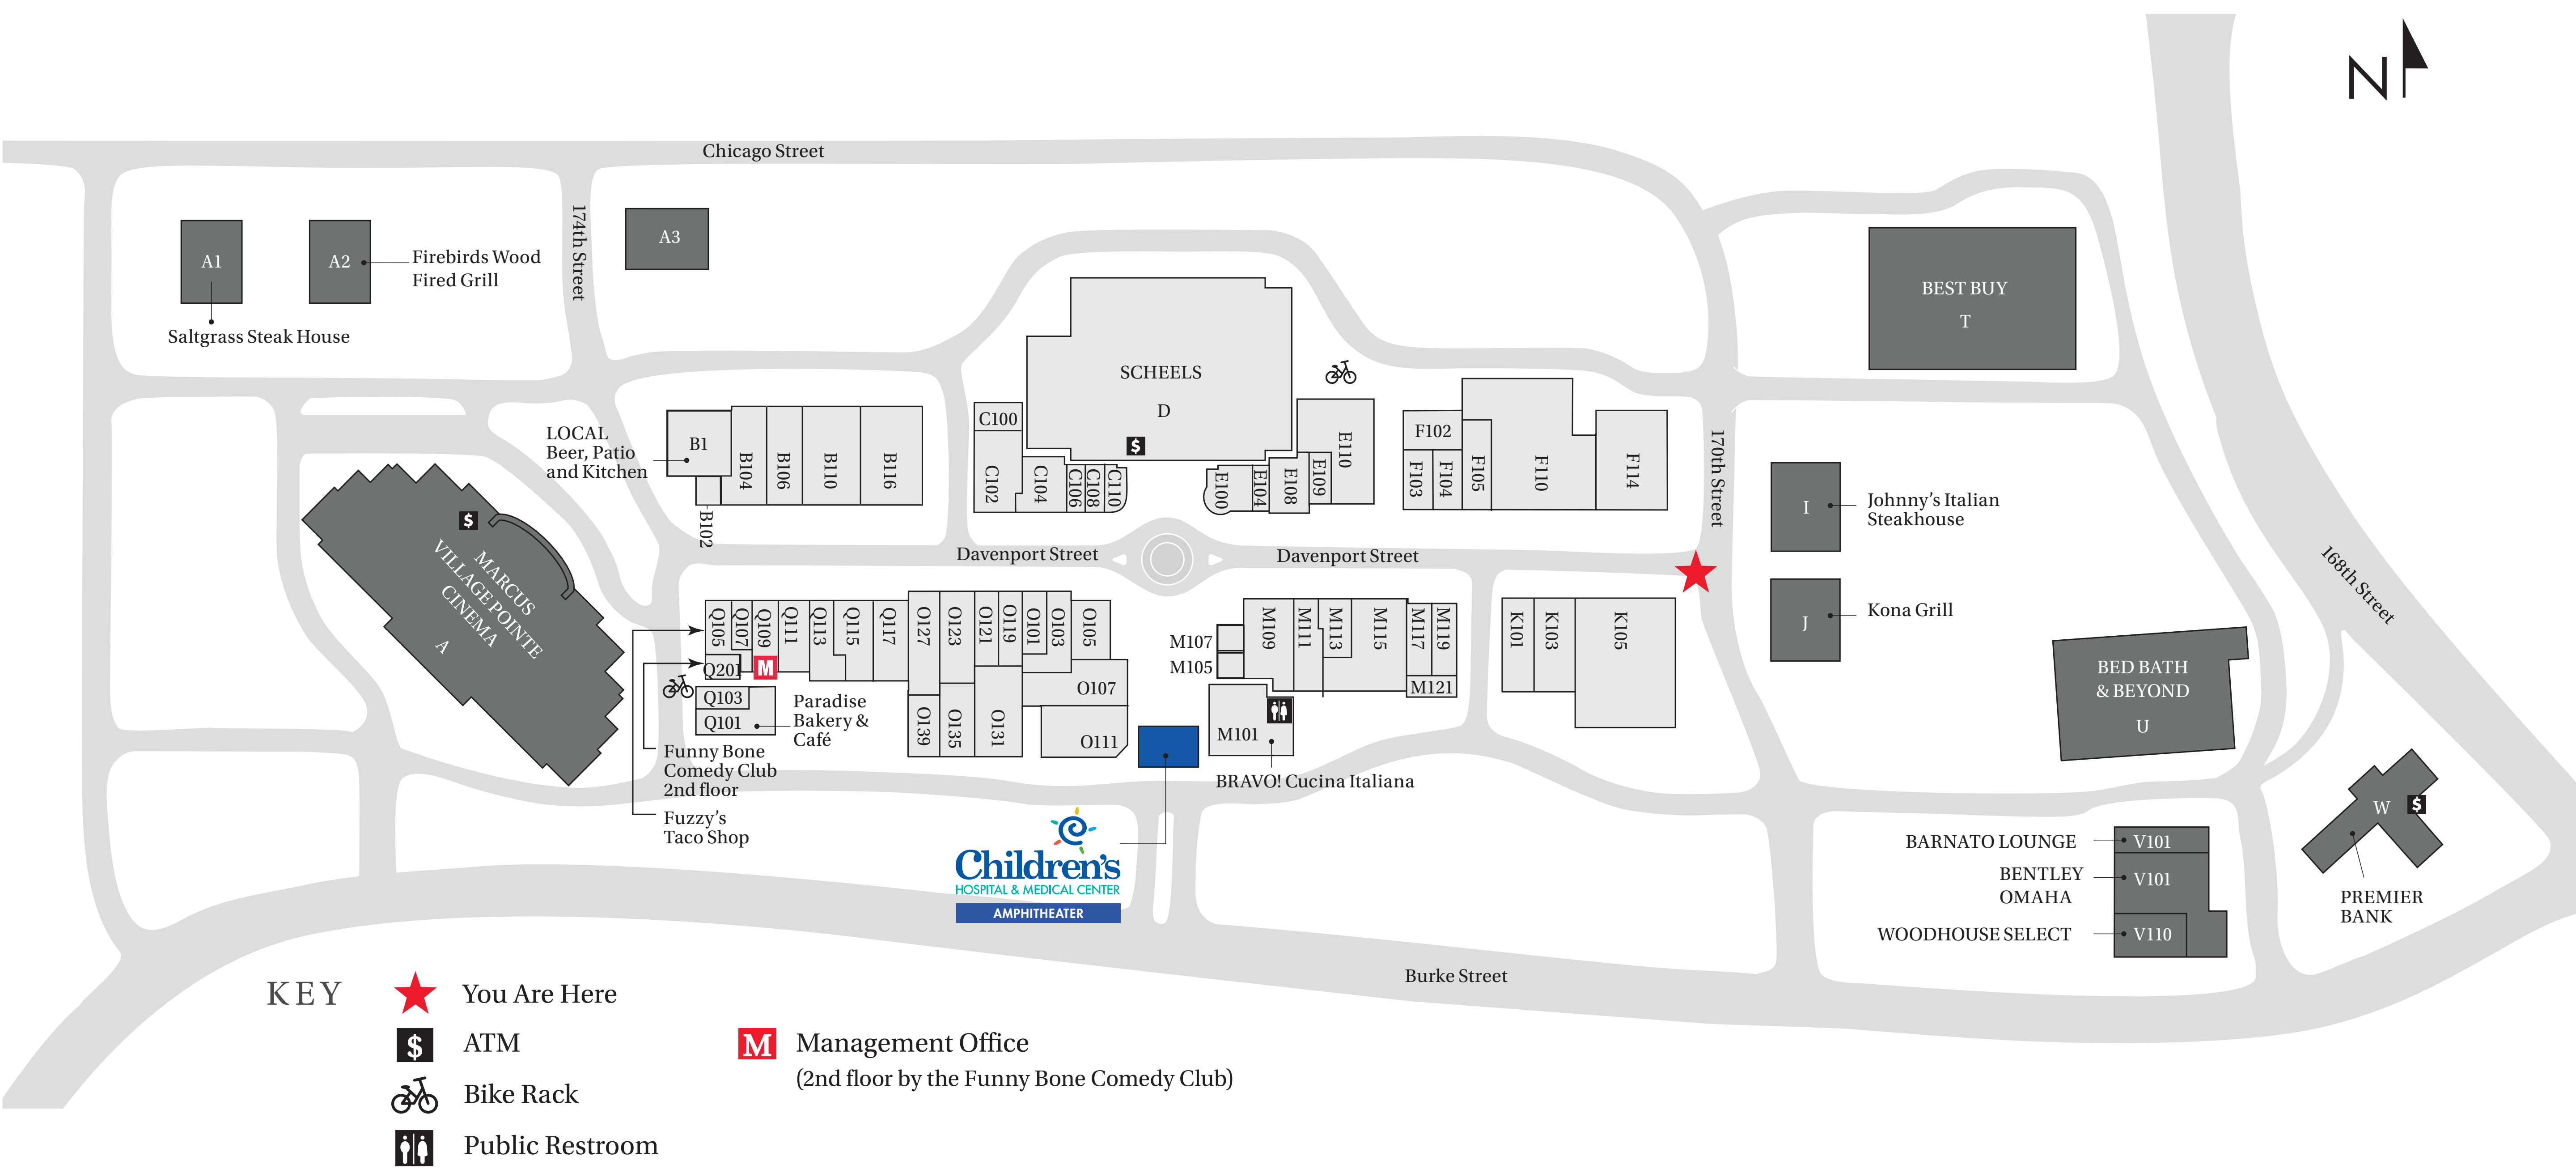

DIRECTORY

WOMEN'S APPAREL

- O127 Altar'd State
- B116 American Eagle Outfitters
- O123 Arula
- F105 Athleta
- M115 Banana Republic
- M109 Buckle
- O105 Chico's
- O119 Coach
- M119 EVEREVE
- F103 Fabletics
- M113 francesca's
- B110 Gap/GapBody
- O103 J.Jill
- M111 LOFT
- C104 lululemon
- E108 Madewell
- B106 maurices
- F104 OFFLINE
- K105 Old Navy
- D SCHEELS
- M117 Soma
- O131 Urban Outfitters
- E100 White House | Black Market

MEN'S APPAREL

- B116 American Eagle Outfitters
- M115 Banana Republic
- M109 Buckle
- F103 Fabletics
- B110 Gap
- K101 Jos. A. Bank
- C104 lululemon
- B106 maurices
- K105 Old Navy
- D SCHEELS
- M121 Tip Top Tux
- O131 Urban Outfitters

KID'S APPAREL

- Q113 Carter's
- B110 GapKids/babyGap
- K105 Old Navy
- D SCHEELS

RESTAURANTS, FOOD & ENTERTAINMENT

- Q115 402 Eat + Drink
- V101 Barnato Lounge
- M101 BRAVO! Cucina Italiana
- B102 Cold Stone Creamery
- C106 Eat Fit Go
- A2 Firebirds Wood Fired Grill
- Q201 Funny Bone Comedy Club
- C108 Goodly Cookies
- I Johnny's Italian Steakhouse
- J Kona Grill
- B1 LOCAL Beer, Patio and Kitchen
- A Marcus Village Pointe Cinema
- Q101 Paradise Bakery & Café
- B104 Rocky Mountain Chocolate Factory
- A1 Saltgrass Steak House
- M107 Scooter's Coffeehouse

HEALTH & BEAUTY

- Q111 Bath & Body Works
- O135 CycleBar
- O107 Garbo's Salon & Spa
- E104 Lush Cosmetics
- O139 Pearle Vision
- Q109 Restore Hyper Wellness
- K103 Sephora
- C100 V Nails
- O121 Warby Parker

SPECIALTY

- E110 Apple
- U Bed Bath & Beyond
- V101 Bentley Omaha
- T Best Buy
- Q107 Claire's
- O119 Coach
- F110 DSW Shoes
- M113 francesca's
- O111 Gunderson's Jewelers
- C110 Kendra Scott
- Q103 Kumon Math and Reading Center
- W Premier Bank
- D SCHEELS
- O101 Sunglass Hut
- E109 Tradehome Shoes
- O121 Warby Parker
- V110 Woodhouse Select

SCAN FOR
CURRENT DIRECTORY