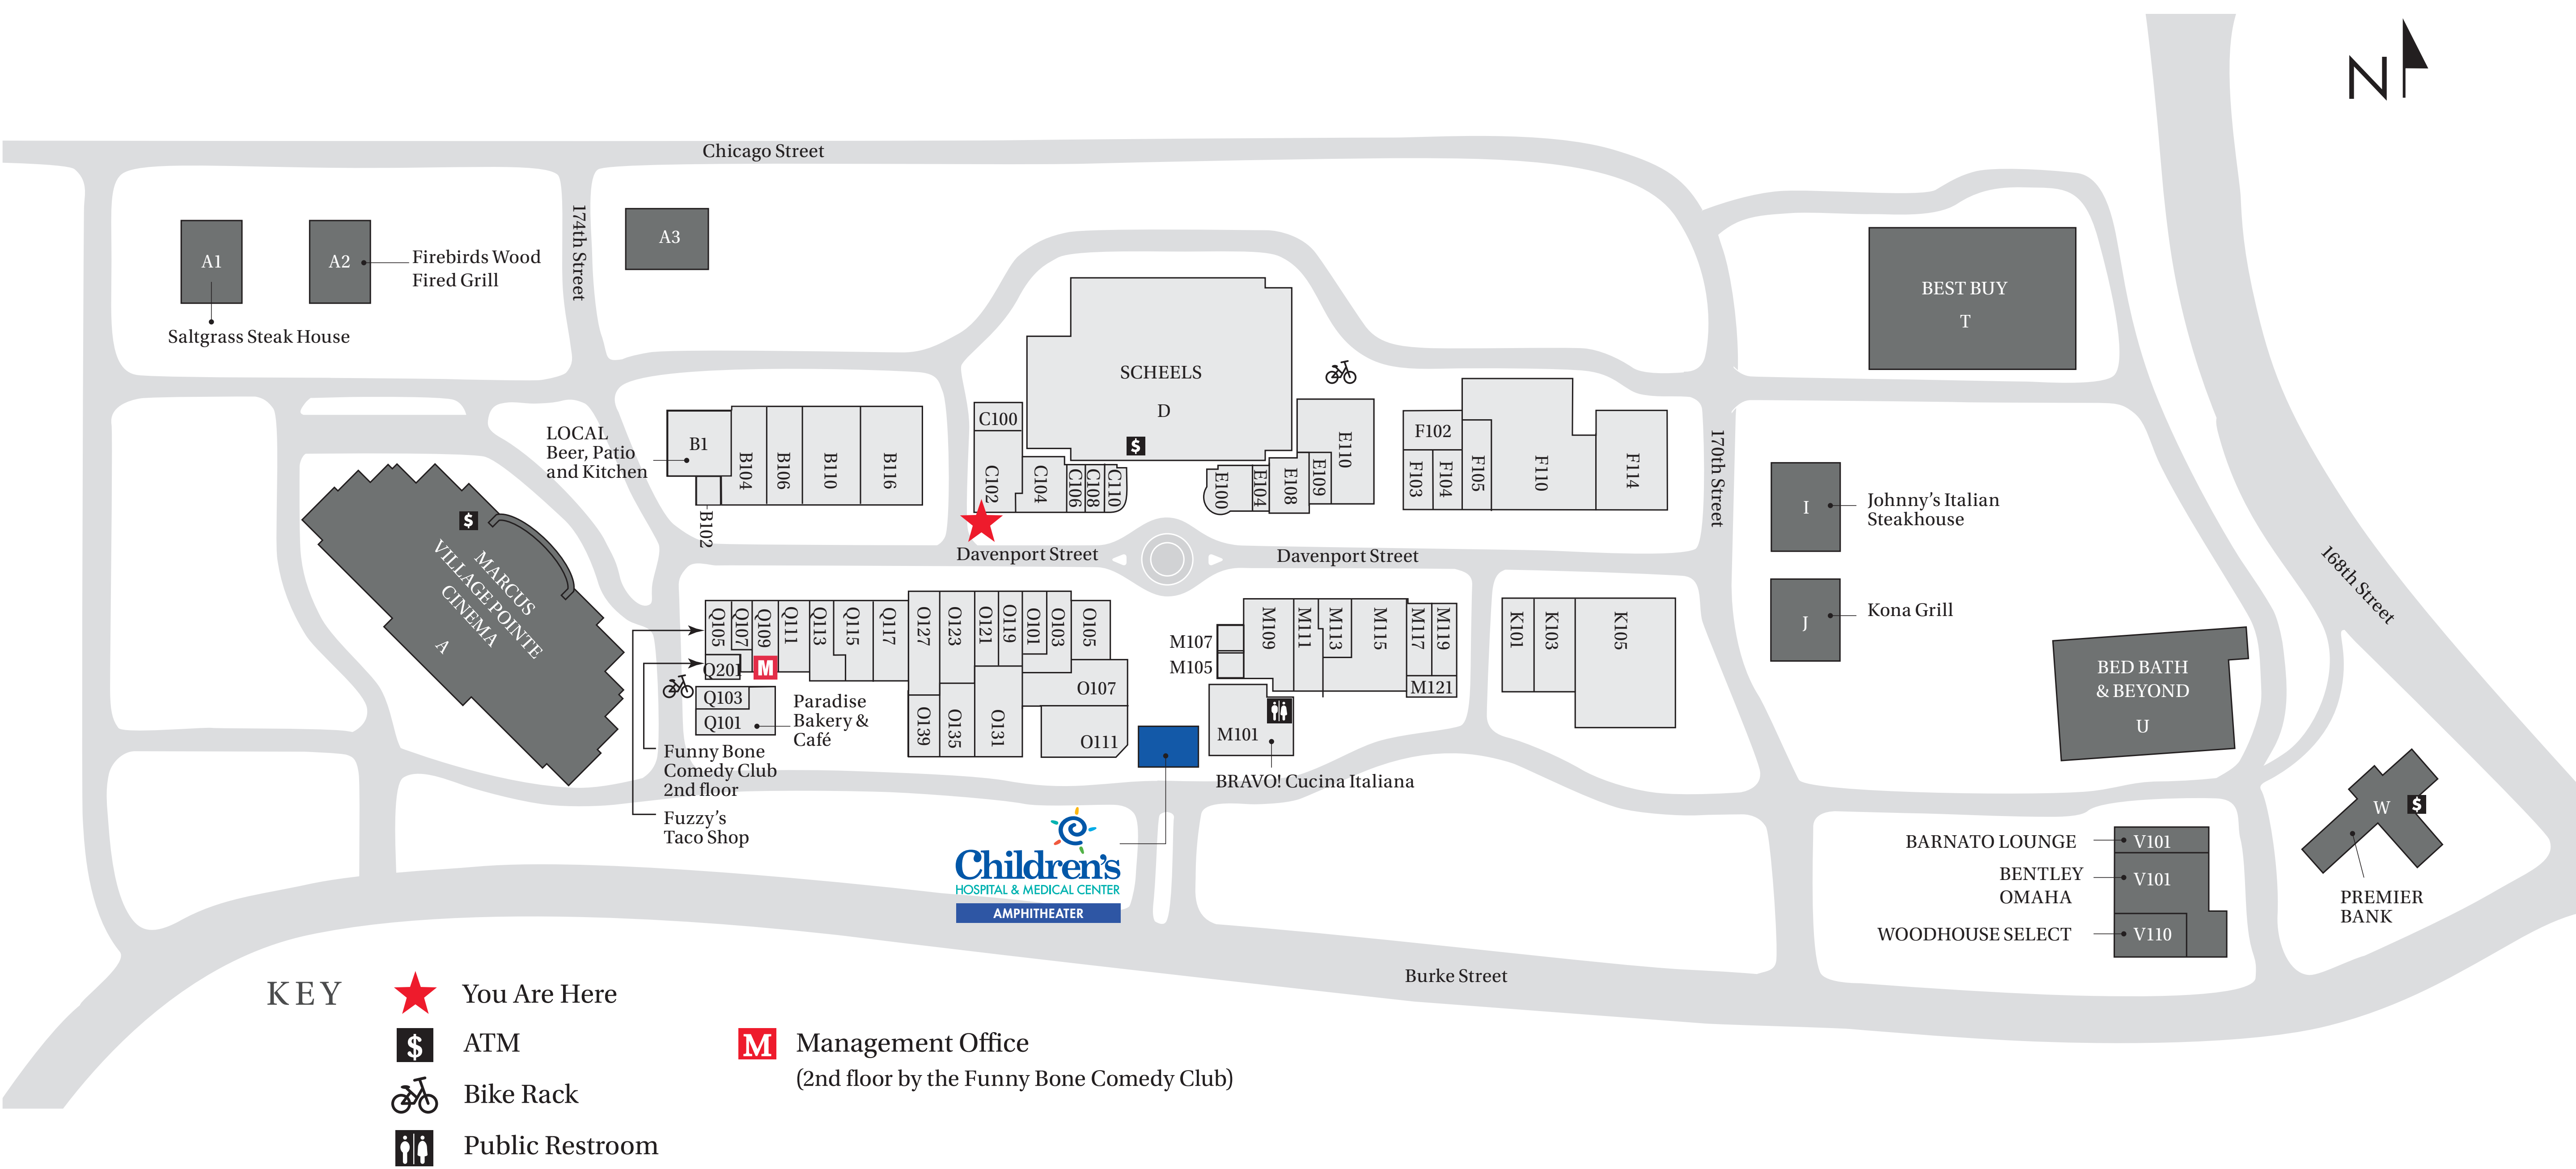

DIRECTORY

WOMEN'S APPAREL

- O127 Altar'd State
- B116 American Eagle Outfitters
- O123 Arula
- F105 Athleta
- M115 Banana Republic
- M109 Buckle
- O105 Chico's
- O119 Coach
- M119 EVEREVE
- F103 Fabletics
- M113 francesca's
- B110 Gap/GapBody
- O103 J.Jill
- M111 LOFT
- C104 lululemon
- E108 Madewell
- B106 maurices
- F104 OFFLINE
- K105 Old Navy
- D SCHEELS
- M117 Soma
- O131 Urban Outfitters
- E100 White House | Black Market

MEN'S APPAREL

- B116 American Eagle Outfitters
- M115 Banana Republic
- M109 Buckle
- F103 Fabletics
- B110 Gap
- K101 Jos. A. Bank
- C104 lululemon
- B106 maurices
- K105 Old Navy
- D SCHEELS
- M121 Tip Top Tux
- O131 Urban Outfitters

KID'S APPAREL

- Q113 Carter's
- B110 GapKids/babyGap
- K105 Old Navy
- D SCHEELS

RESTAURANTS, FOOD & ENTERTAINMENT

- Q115 402 Eat + Drink
- V101 Barnato Lounge
- M101 BRAVO! Cucina Italiana
- B102 Cold Stone Creamery
- C106 Eat Fit Go
- A2 Firebirds Wood Fired Grill
- Q201 Funny Bone Comedy Club
- C108 Goodly Cookies
- I Johnny's Italian Steakhouse
- J Kona Grill
- B1 LOCAL Beer, Patio and Kitchen
- A Marcus Village Pointe Cinema
- Q101 Paradise Bakery & Café
- B104 Rocky Mountain Chocolate Factory
- A1 Saltgrass Steak House
- M107 Scooter's Coffeehouse

HEALTH & BEAUTY

- Q111 Bath & Body Works
- O135 CycleBar
- O107 Garbo's Salon & Spa
- E104 Lush Cosmetics
- O139 Pearle Vision
- Q109 Restore Hyper Wellness
- K103 Sephora
- C100 V Nails
- O121 Warby Parker

SPECIALTY

- E110 Apple
- U Bed Bath & Beyond
- V101 Bentley Omaha
- T Best Buy
- Q107 Claire's
- O119 Coach
- F110 DSW Shoes
- M113 francesca's
- O111 Gunderson's Jewelers
- C110 Kendra Scott
- Q103 Kumon Math and Reading Center
- W Premier Bank
- D SCHEELS
- O101 Sunglass Hut
- E109 Tradehome Shoes
- O121 Warby Parker
- V110 Woodhouse Select

SCAN FOR
CURRENT DIRECTORY