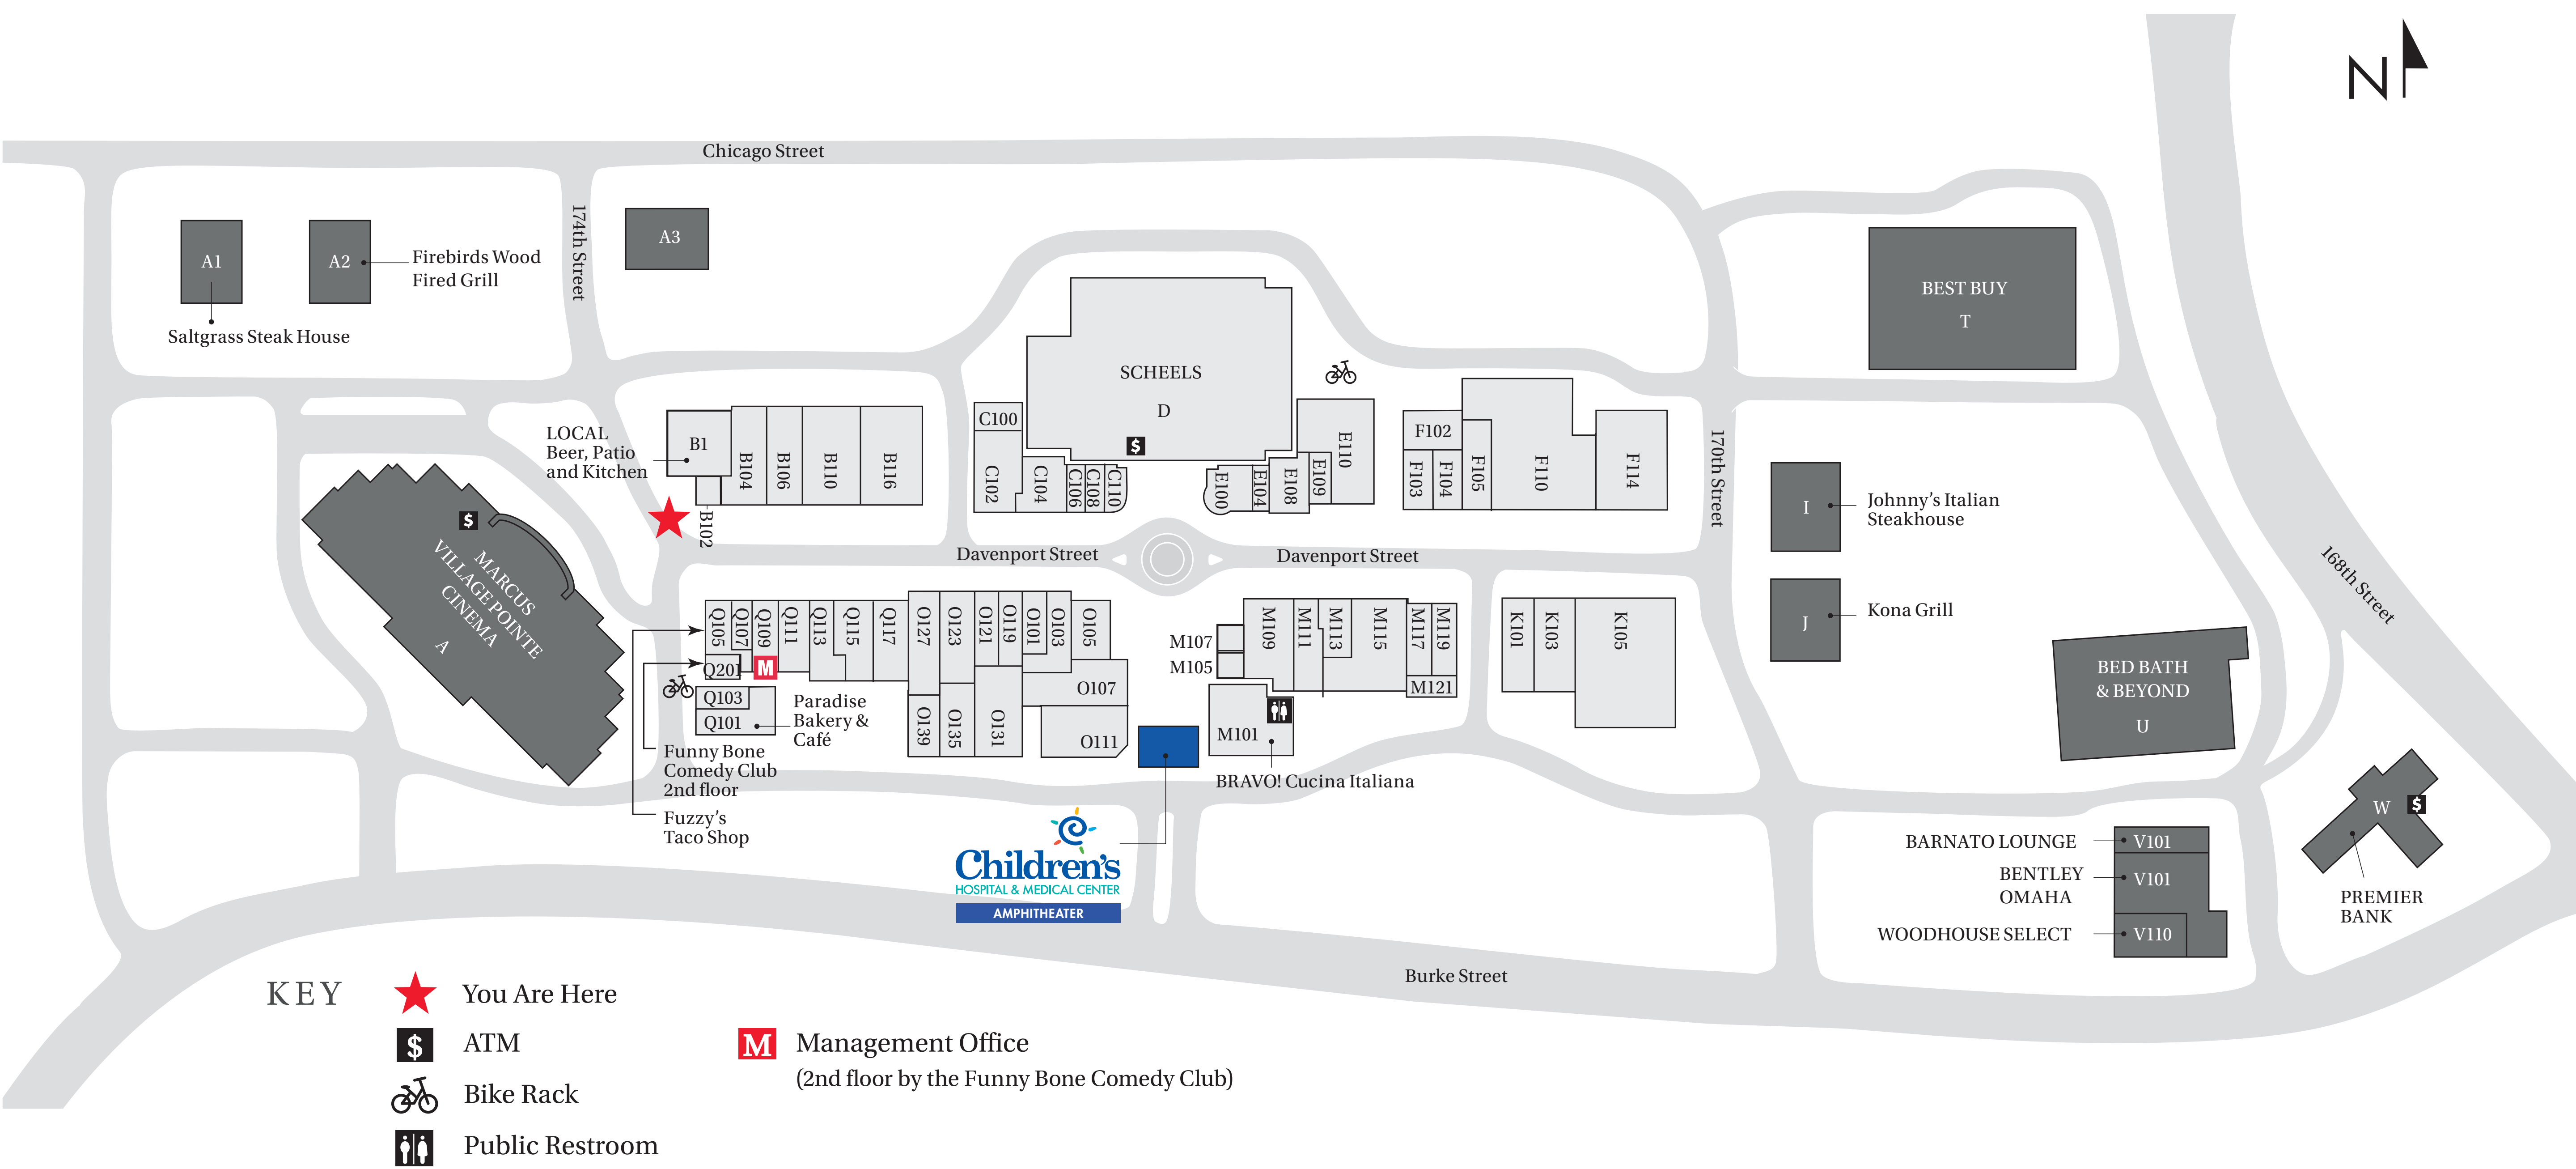

DIRECTORY

WOMEN'S APPAREL

- O127 Altar'd State
- B116 American Eagle Outfitters
- O123 Arula
- F105 Athleta
- M115 Banana Republic
- M109 Buckle
- O105 Chico's
- O119 Coach
- M119 EVEREVE
- F103 Fabletics
- M113 francesca's
- B110 Gap/GapBody
- O103 J.Jill
- M111 LOFT
- C104 lululemon
- E108 Madewell
- B106 maurices
- F104 OFFLINE
- K105 Old Navy
- D SCHEELS
- M117 Soma
- O131 Urban Outfitters
- E100 White House | Black Market

MEN'S APPAREL

- B116 American Eagle Outfitters
- M115 Banana Republic
- M109 Buckle
- F103 Fabletics
- B110 Gap
- K101 Jos. A. Bank
- C104 lululemon
- B106 maurices
- K105 Old Navy
- D SCHEELS
- M121 Tip Top Tux
- O131 Urban Outfitters

KID'S APPAREL

- Q113 Carter's
- B110 GapKids/babyGap
- K105 Old Navy
- D SCHEELS

RESTAURANTS, FOOD & ENTERTAINMENT

- Q115 402 Eat + Drink
- V101 Barnato Lounge
- M101 BRAVO! Cucina Italiana
- B102 Cold Stone Creamery
- C106 Eat Fit Go
- A2 Firebirds Wood Fired Grill
- Q201 Funny Bone Comedy Club
- C108 Goodly Cookies
- I Johnny's Italian Steakhouse
- J Kona Grill
- B1 LOCAL Beer, Patio and Kitchen
- A Marcus Village Pointe Cinema
- Q101 Paradise Bakery & Café
- B104 Rocky Mountain Chocolate Factory
- A1 Saltgrass Steak House
- M107 Scooter's Coffeehouse

HEALTH & BEAUTY

- Q111 Bath & Body Works
- O135 CycleBar
- O107 Garbo's Salon & Spa
- E104 Lush Cosmetics
- O139 Pearle Vision
- Q109 Restore Hyper Wellness
- K103 Sephora
- C100 V Nails
- O121 Warby Parker

SPECIALTY

- E110 Apple
- U Bed Bath & Beyond
- V101 Bentley Omaha
- T Best Buy
- Q107 Claire's
- O119 Coach
- F110 DSW Shoes
- M113 francesca's
- O111 Gunderson's Jewelers
- C110 Kendra Scott
- Q103 Kumon Math and Reading Center
- W Premier Bank
- D SCHEELS
- O101 Sunglass Hut
- E109 Tradehome Shoes
- O121 Warby Parker
- V110 Woodhouse Select

SCAN FOR
CURRENT DIRECTORY